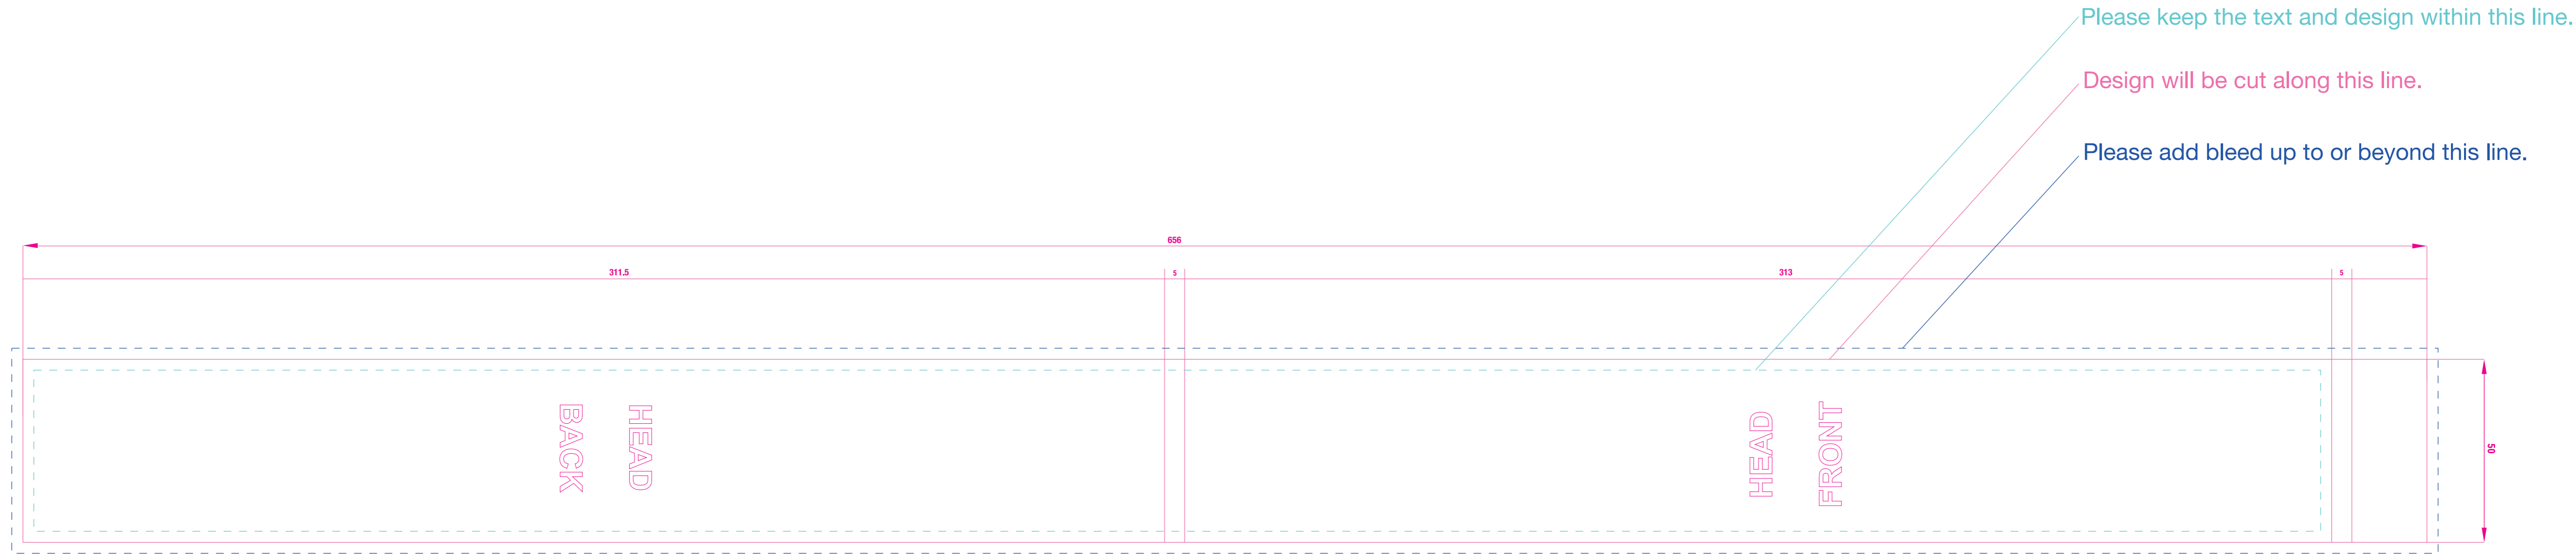

QRATES

12" OBI strip with 5mm Spine Template

When exporting your data:

Delete all template lines.

Do not change the artboard/canvas size.

Please do not change the position of the template.