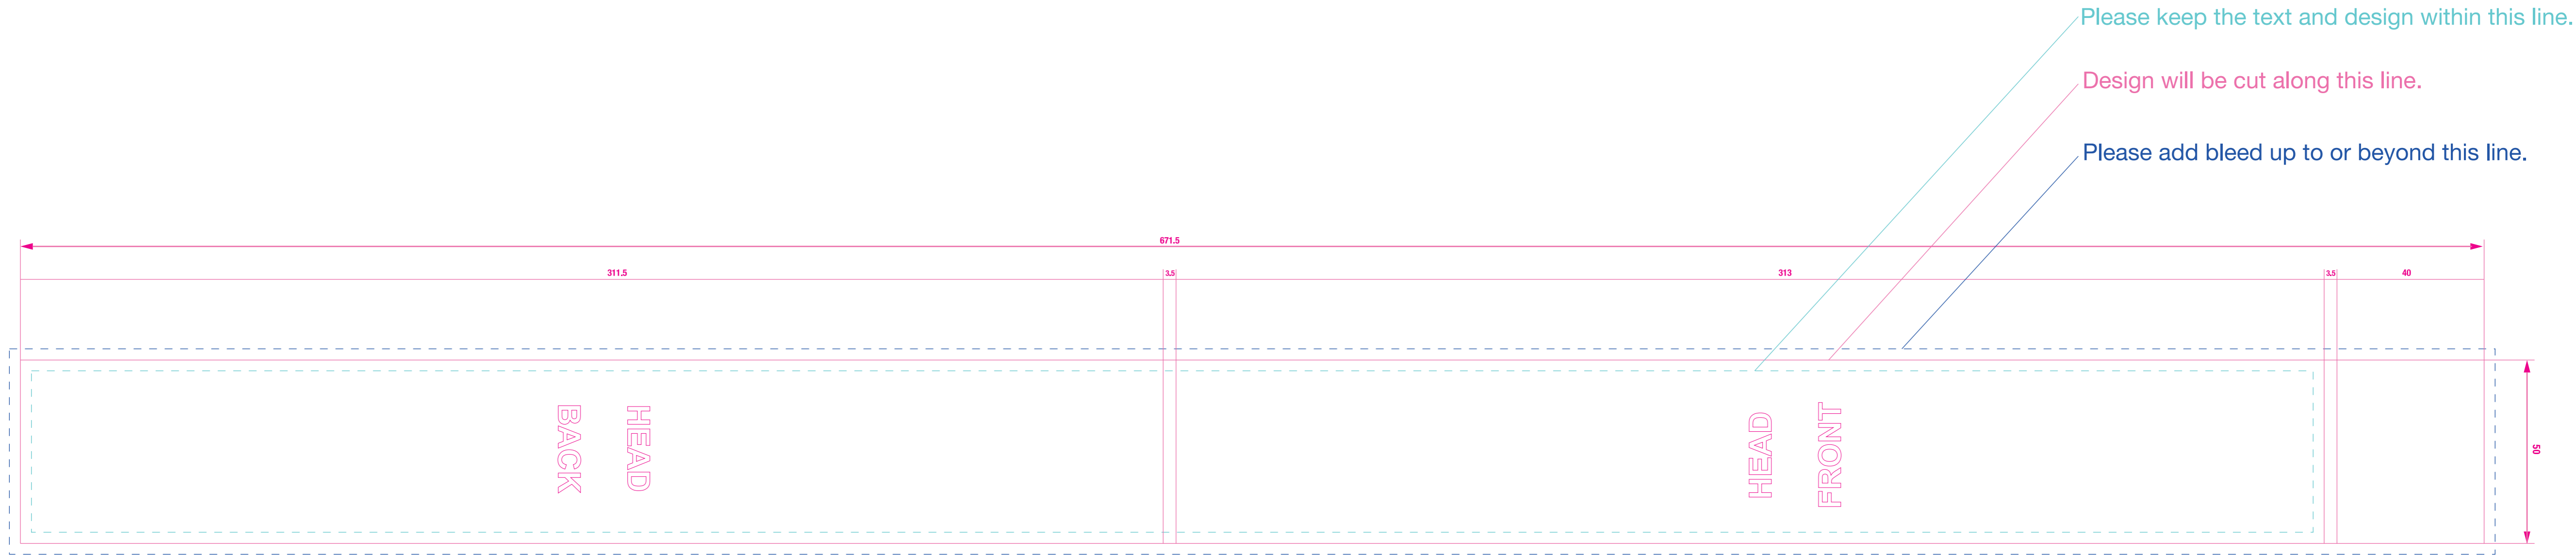

QRATES

12" OBI strip with 3mm Spine Template

When exporting your data:

Delete all template lines.

Do not change the artboard/canvas size.

Please do not change the position of the template.