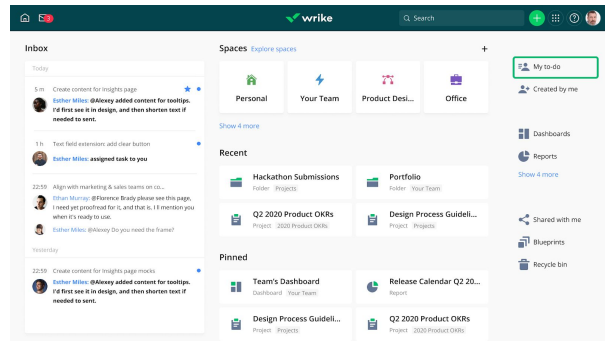

Classic

New

Navigation path

Way-finding has moved to the left side of the header.

Classic

New

My to-do

My to-do has moved to the right panel of My Home.

Classic

New

Wrike tools (Global views)

Wrike tools have moved to the right panel of My Home.

Classic

New

Launchpad

Quickly access Smart folders, tools, Shared with me, Blueprints, and the Recycle bin wherever you are in Wrike.