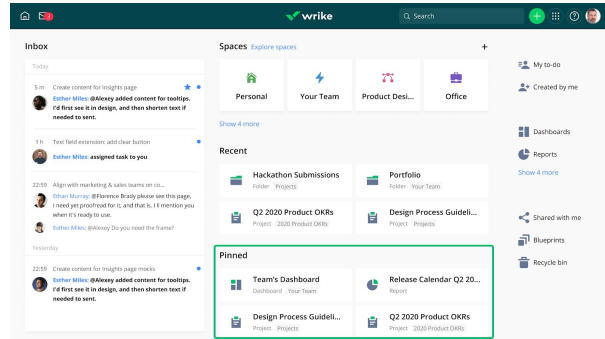

New

Spaces

Spaces have moved to the Spaces section on My Home. You can also find the Explore Spaces link in there.