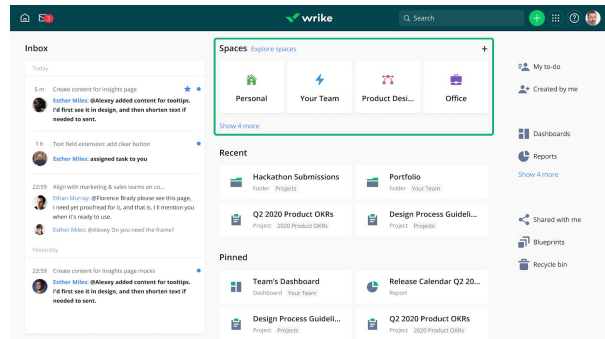

Navigating the new UI

Classic navigation

New Experience

My Home is now the default landing page when you enter Wrike.

Inbox

Inbox has been moved to the left side of the header.

Classic

New

Classic

New

Space Focused Left-hand Panel

When entering a Space, the left hand panel now focuses specifically in the Space you are in.

Classic

New

Browse Spaces

When you're in a Space, you can now use the Browse Spaces area to view and enter another Space's work hierarchy or to have a quick overview of all Spaces shared with you.