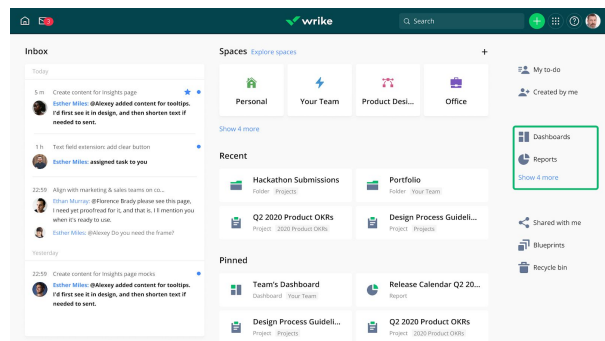

Classic

New

Wrike tools (Global views)

Wrike tools have moved to the right panel of My Home.

Classic

New

Launchpad

Quickly access Smart folders, tools, Shared with me, Blueprints, and the Recycle bin wherever you are in Wrike.

Classic

New

Create button

The Create button has moved to the right side of the header.

Classic

New

Pinning to My Home

Pin Tools, projects, folders, and named views to the Pinned section under My Home by clicking the pin icon on the navigation path.