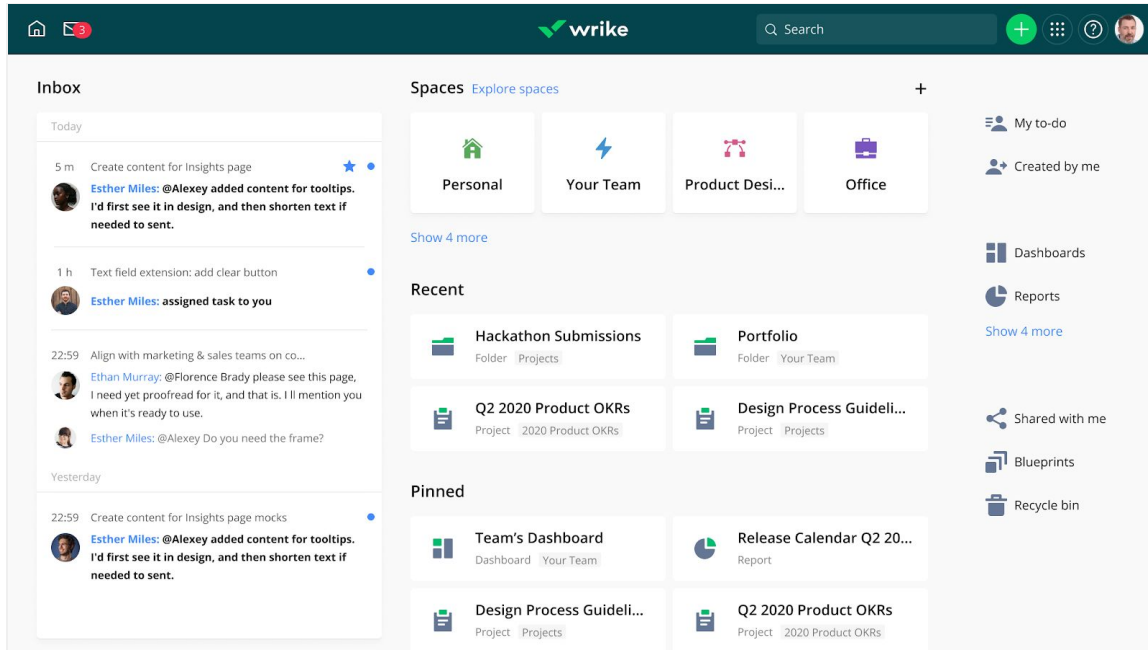

Navigating the new UI

Classic navigation

New Experience

My Home is now the default landing page when you enter Wrike.

Inbox

Inbox has been moved to the left side of the header.

Classic

New

Classic

New

Space Focused Left-hand Panel

When entering a Space, the left hand panel now focuses specifically in the Space you are in.

Classic

New

Browse Spaces

When you're in a Space, you can now use the Browse Spaces area to view and enter another Space's work hierarchy or to have a quick overview of all Spaces shared with you.