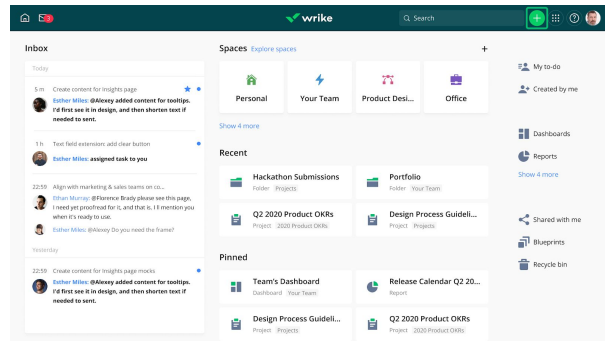

Classic

New

Wrike tools (Global views)

Wrike tools have moved to the right panel of My Home.

Classic

New

Launchpad

Quickly access Smart folders, tools, Shared with me, Blueprints, and the Recycle bin wherever you are in Wrike.

Classic

New

Create button

The Create button has moved to the right side of the header.

Classic

New

Pinning to My Home

Pin Tools, projects, folders, and named views to the Pinned section under My Home by clicking the pin icon on the navigation path.