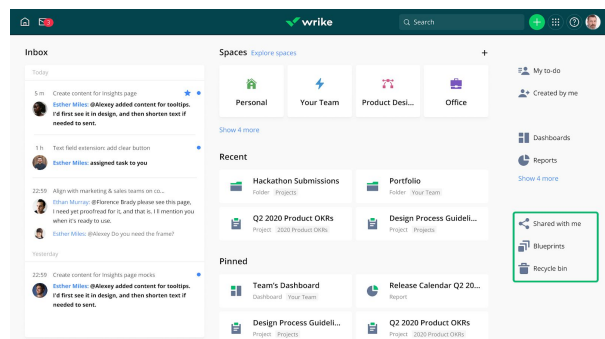

Shared with me, Blueprints, and Recycle bin

Shared with me, Blueprints, and Recycle bin have moved to the right panel of My Home.