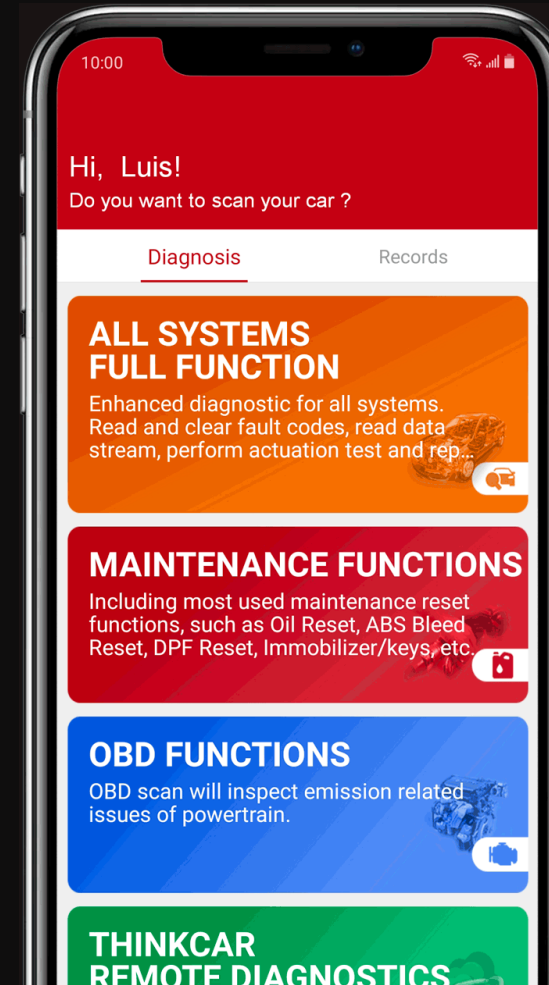

THINKDIAG PRODUCT DESCRIPTION

THINKCAR
www.mythinkcar.com

THINKDIAG

Automotive
Diagnostic Device

Download the App on the smartphone and connect with ThinkDiag via Bluetooth, ThinkDiag will be a \$3000 level professional scan tool.

Compact Size of the Device for Easy Connection

Plug ThinkDiag into the OBD port, open ThinkDiag App on the smartphone to do the vehicle diagnosis.

OBD ports' positions may be differ from different vehicles, please check with specific vehicle.

Full Diagnostic Functions Simple Use Without Further Learning

Plug ThinkDiag into vehicle's OBD port, open ThinkDiag App on smartphone. Activate the device and start using.

- 1 Select All Systems Full Functions Diagnosis
- 2 Read vehicle's information automatically
- 3 Start communicating with ECU, scanning fault codes
- 4 Select function to use depends on your needs (special functions, actuation tests, clear codes, etc)
- 5 Generate a diagnostic report

Powerful Diagnostic Functions

ThinkDiag is a professional diagnostic device with OE level functions

Read/Clear Codes

Support reading system fault codes, and clear system fault codes

Live Data Stream

Read vehicle's live data, and present by graph. Optional combination of multiple data