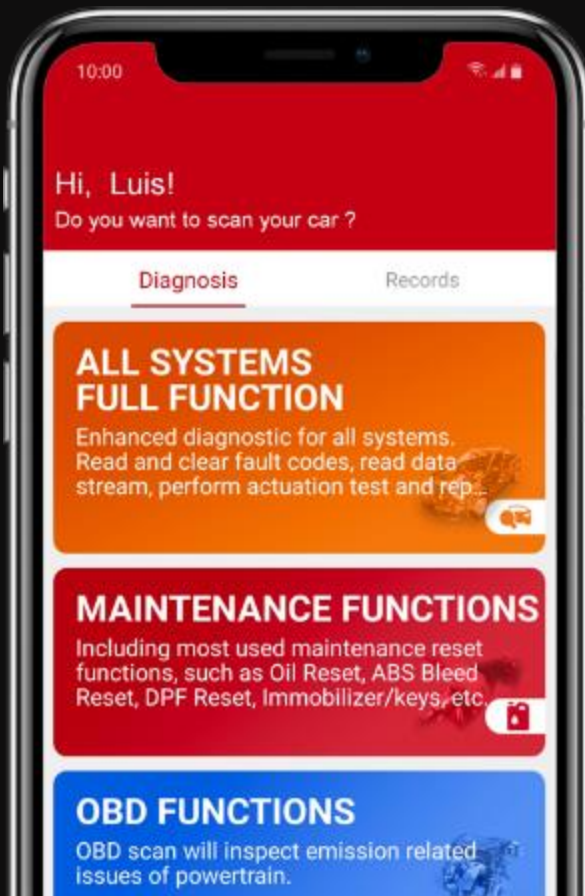

COMPREHENSIVE FUNCTIONS IN THINKDIAG APP, WE ALWAYS PROVIDE MORE FOR YOU

ThinkDiag is perfect to use with our unique App. Easy and convenient, anytime and anywhere. Comprehensive functions include diagnostic module, ThinkStore module, ThinkMoments module, Me module, etc

[Free upgrade within valid subscription](#)