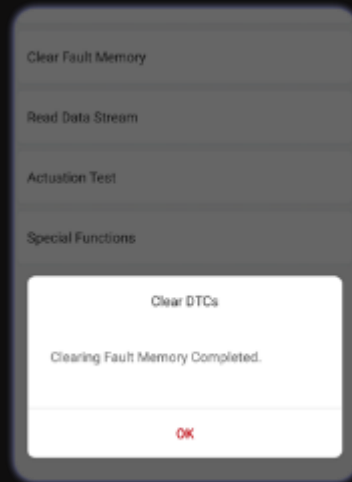

Compact Size of the Device for Easy Connection

Plug ThinkDiag into the OBD port, open ThinkDiag App on the smartphone to do the vehicle diagnosis.

OBD ports' positions may be differ from different vehicles, please check with specific vehicle.

Full Diagnostic Functions Simple Use Without Further Learning

Plug ThinkDiag into vehicle's OBD port, open ThinkDiag App on smartphone. Activate the device and start using.

- 1 Select All Systems Full Functions Diagnosis
- 2 Read vehicle's information automatically
- 3 Start communicating with ECU, scanning fault codes
- 4 Select function to use depends on your needs (special functions, actuation tests, clear codes, etc)
- 5 Generate a diagnostic report

Powerful Diagnostic Functions

ThinkDiag is a professional diagnostic device with OE level functions

Read/Clear Codes

Support reading system fault codes, and clear system fault codes

Live Data Stream

Read vehicle's live data, and present by graph. Optional combination of multiple data