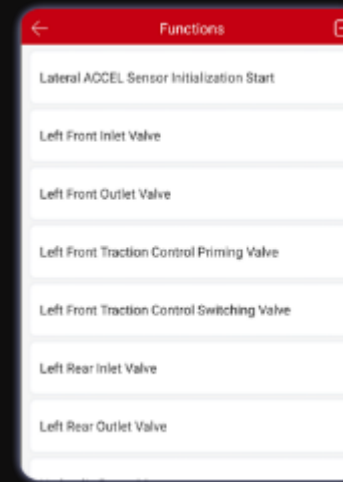

Full Diagnostic Functions Simple Use Without Further Learning

Plug ThinkDiag into vehicle's OBD port, open ThinkDiag App on smartphone. Activate the device and start using.

- 1 Select All Systems Full Functions Diagnosis
- 2 Read vehicle's information automatically
- 3 Start communicating with ECU, scanning fault codes
- 4 Select function to use depends on your needs (special functions, actuation tests, clear codes, etc)
- 5 Generate a diagnostic report

Powerful Diagnostic Functions

ThinkDiag is a professional diagnostic device with OE level functions

Read/Clear Codes

Support reading system fault codes, and clear system fault codes

Live Data Stream

Read vehicle's live data, and present by graph. Optional combination of multiple data

Special Functions

Depends on different vehicles, we offer the special functions such as reduction of steering angle, maintenance light turn to zero.

Actuation Tests

Use smartphone in the App to control vehicle doors or windows...Test each system actuator is normal

Communicating with ECU

Communicating with ECU to get information within ThinkDiag App on smartphone, be aware of vehicle operation data.

MAINTENANCE FUNCTIONS

16 maintenance functions to meet the maintenance vehicle repair and after-sales maintenance.