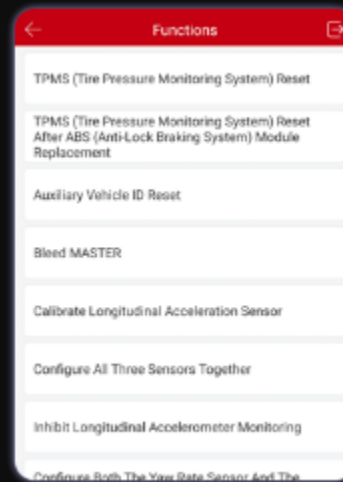

Full Diagnostic Functions Simple Use Without Further Learning

Plug ThinkDiag into vehicle's OBD port, open ThinkDiag App on smartphone. Activate the device and start using.

- 1 Select All Systems Full Functions Diagnosis
- 2 Read vehicle's information automatically
- 3 Start communicating with ECU, scanning fault codes
- 4 Select function to use depends on your needs (special functions, actuation tests, clear codes, etc)
- 5 Generate a diagnostic report

Powerful Diagnostic Functions

ThinkDiag is a professional diagnostic device with OE level functions

Read/Clear Codes

Support reading system fault codes, and clear system fault codes

Live Data Stream

Read vehicle's live data, and present by graph. Optional combination of multiple data

Special Functions

Depends on different vehicles, we offer the special functions such as reduction of steering angle, maintenance light turn to zero.

Actuation Tests

Use smartphone in the App to control vehicle doors or windows...Test each system actuator is normal

Communicating with ECU

Communicating with ECU to get information within ThinkDiag App on smartphone, be aware of vehicle operation data.

MAINTENANCE FUNCTIONS

16 maintenance functions to meet the maintenance vehicle repair and after-sales maintenance.