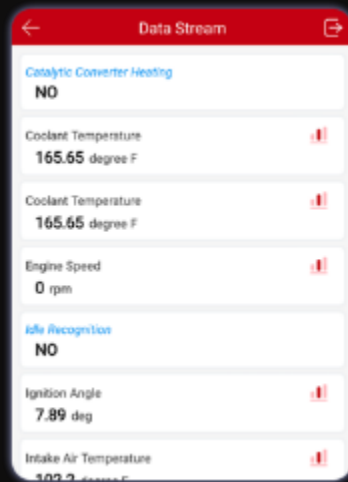

Compact Size of the Device for Easy Connection

Plug ThinkDiag into the OBD port, open ThinkDiag App on the smartphone to do the vehicle diagnosis.

OBD ports' positions may be differ from different vehicles, please check with specific vehicle.

Full Diagnostic Functions Simple Use Without Further Learning

Plug ThinkDiag into vehicle's OBD port, open ThinkDiag App on smartphone. Activate the device and start using.

- 1 Select All Systems Full Functions Diagnosis
- 2 Read vehicle's information automatically
- 3 Start communicating with ECU, scanning fault codes
- 4 Select function to use depends on your needs (special functions, actuation tests, clear codes, etc)
- 5 Generate a diagnostic report

Powerful Diagnostic Functions

ThinkDiag is a professional diagnostic device with OE level functions

Read/Clear Codes

Support reading system fault codes, and clear system fault codes

Live Data Stream

Read vehicle's live data, and present by graph. Optional combination of multiple data

Special Functions

Depends on different vehicles, we offer the special functions such as reduction of steering angle, maintenance light turn to zero.

Actuation Tests

Use smartphone in the App to control vehicle doors or windows...Test each system actuator is normal