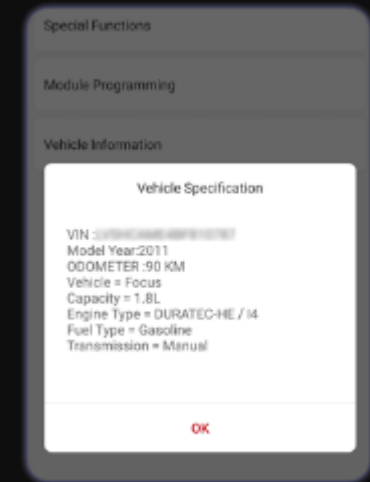

Communicating with ECU

Communicating with ECU to get information within ThinkDiag App on smartphone, be aware of vehicle operation data.