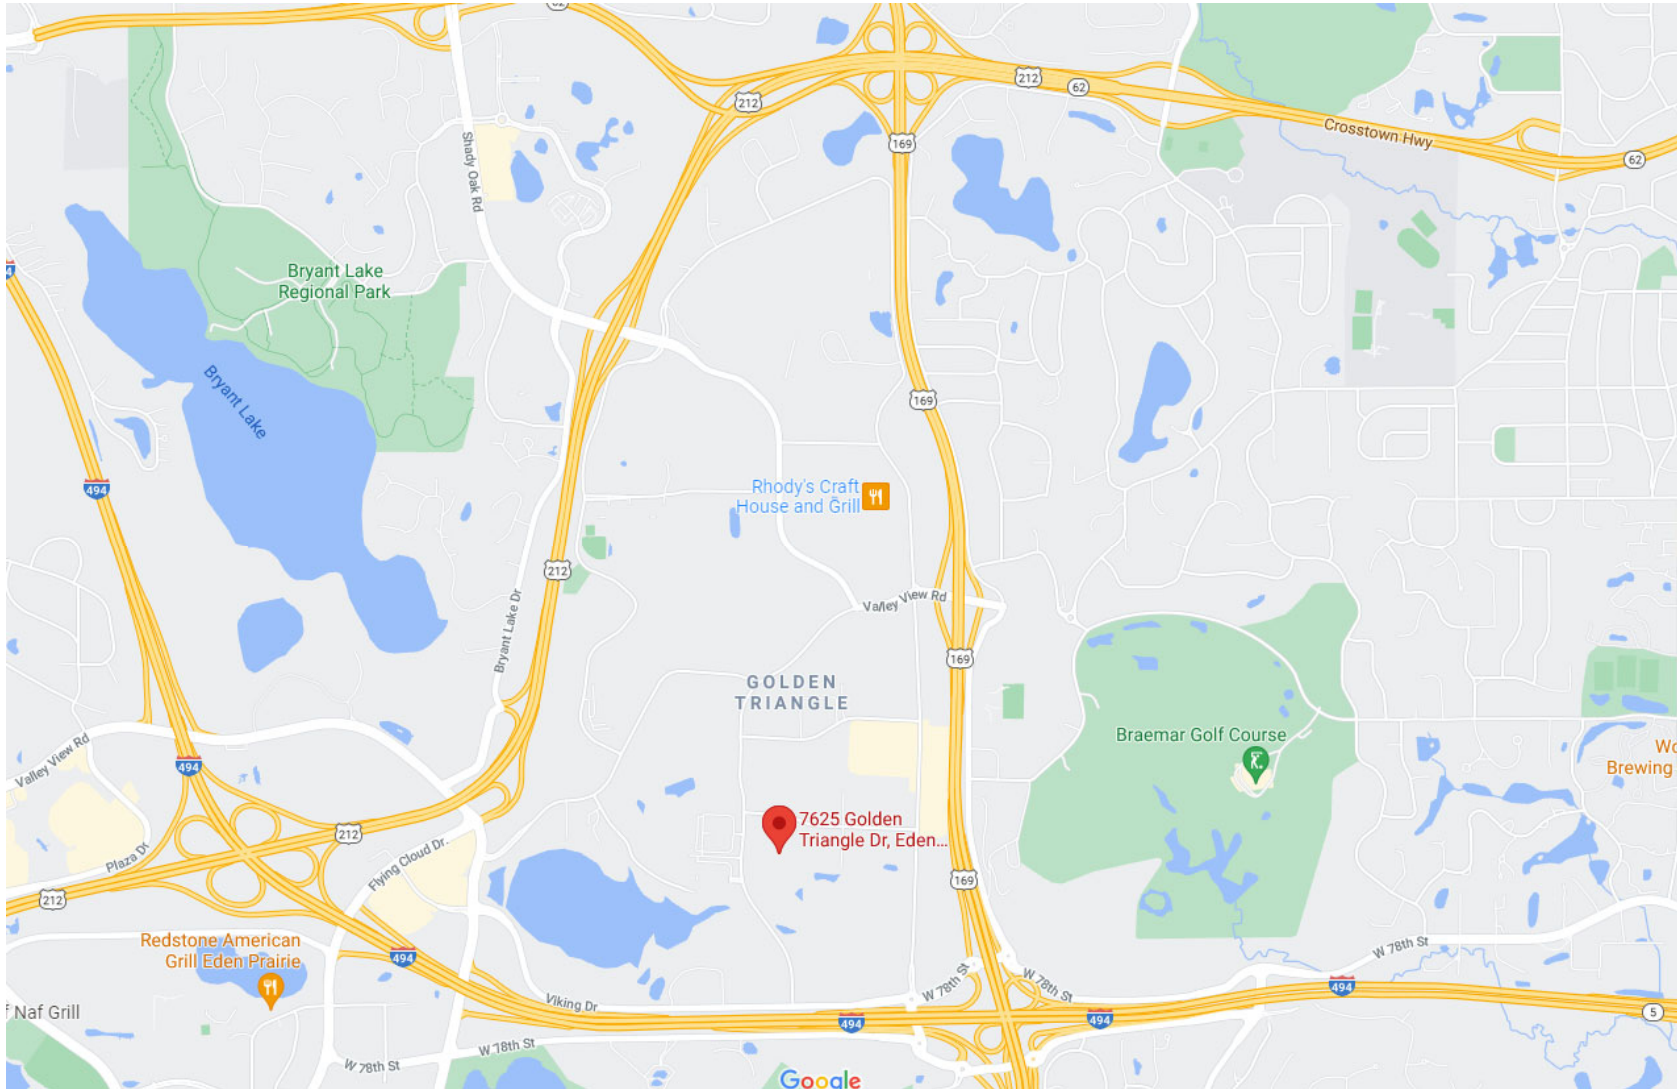

DIRECTIONS TO STEP ONE FOODS

7625 Golden Triangle Drive STE E, Eden Prairie, MN 55344

Headquarters is located in the Golden Triangle area in Eden Prairie, MN, which is easily accessible from US-212, HWY 169 and I-494.

DIRECTIONS TO STEP ONE FOODS

7625 Golden Triangle Drive STE E, Eden Prairie, MN 55344

Heading north on HWY 169:

Take the Valley View Road exit. At the top of the exit ramp, turn left onto Valley View Road, take a left at the first stop light after the overpass – Washington Avenue. Continue on Washington Avenue until West 76th Street. Take a right on West 76th Street and follow for about 0.2 miles. Take a left into the business center AFTER the AVI Systems parking lot. Once you enter the parking lot keep to the left and follow all the way to the corner of the lot. Step One Foods' main entrance is the last door on the east side of the building. Ring bell for entry.

Heading south on HWY 169:

Take the Valley View Road exit. Keep in the left lane at the top of the exit ramp, turn right onto Valley View Road. Take a left at the first stop light – Washington Avenue. Continue on Washington Avenue until West 76th Street. Take a right on West 76th Street and follow for about 0.2 miles. Take a left into the business center AFTER the AVI Systems parking lot. Once you enter the parking lot keep to the left and follow all the way to the corner of the lot. Step One Foods' main entrance is the last door on the east side of the building. Ring bell for entry.