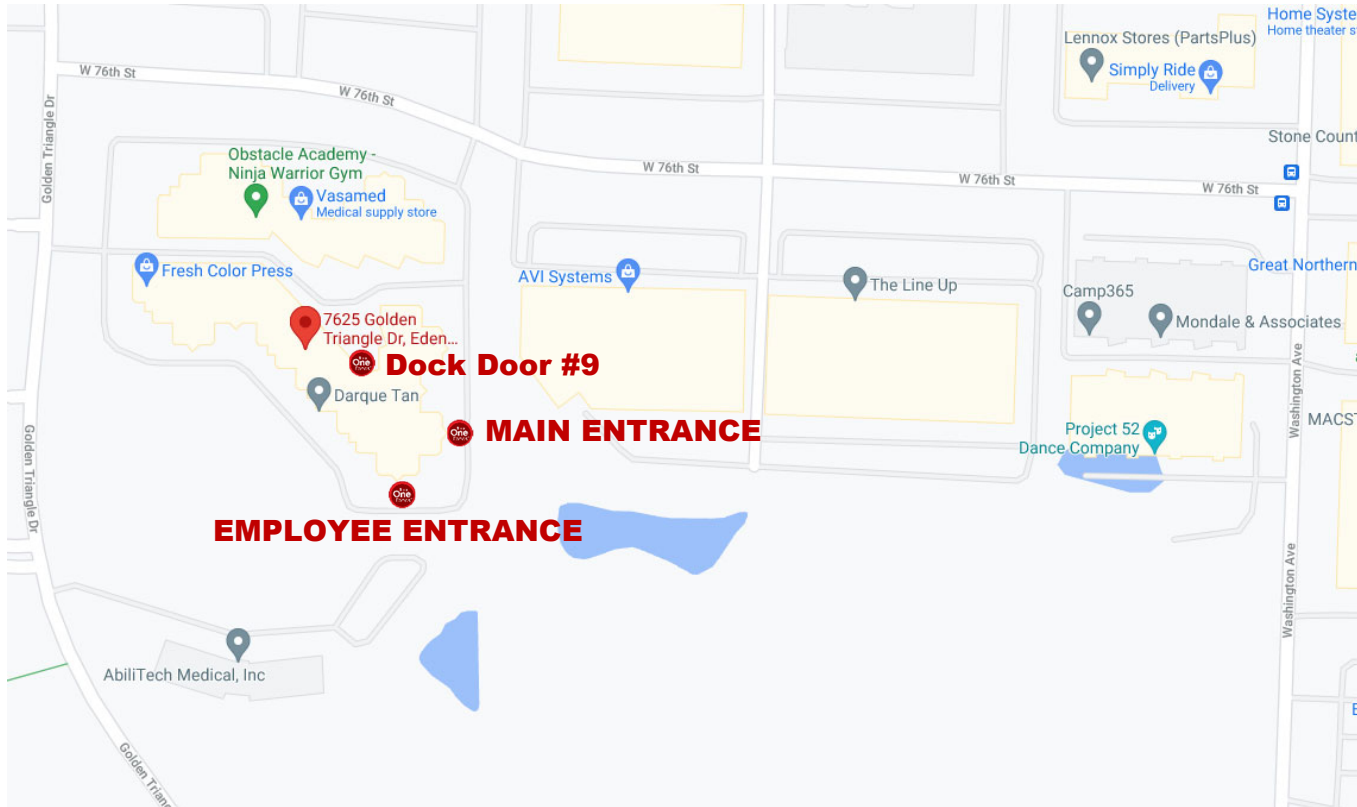

DIRECTIONS TO STEP ONE FOODS

7625 Golden Triangle Drive STE E, Eden Prairie, MN 55344

Delivery Instructions: All delivery trucks should enter off of W 76th Street. Stay straight (slight left) and take a right between the buildings. Pull forward and back into Dock Door #9.