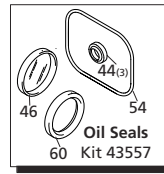

Repair Kits

Pos	Code	Description	Qty	Pos	Code	Description	Qty	Legend	
1	3800250	Screw M4x8	(26.5 in/lbs) 1	39	2840550	Front piston guide \varnothing 12	3	\varnothing 12	\varnothing 12
2	3800180	Knob	1	40	770590	O-Ring \varnothing 26.70x1.78	3	For \circ	For \bullet
3	3800190	Adjusting cover	1	41	2841390	Rear piston guide \varnothing 12	3	JRV2G25	JRV3G20
4	1980220	Spring plate	2	42	3700250	O-Ring \varnothing 8x1.1	3		
5	2760410	Spring	1	43	2841800	Plug	(70.8 in/lbs) 2		
6	4140170	Piston stem	1	44	1683500	Oil seal	3		
7	2260100	O-Ring \varnothing 6.02x2.62	1	45	4140010	Pump body	1		
8	660190	O-Ring \varnothing 6.07x1.78	1	46	4140150	Cover	1		
9	2760210	Ring	1	47	4140360	Snap Ring \varnothing 1.47	1		
10	3800210	Piston guide	(132.7 in/lbs) 1	49	4140110	Bearing	1		
11	740290	O-Ring \varnothing 14x1.78	1	50	4140210	Plug	1		
12	820510	O-Ring	1	51	4140060	Piston \varnothing 12	3		
13	3800230	Piston	(26.5 in/lbs) 1	52	4140070	Connecting rod pin	3		
14	2841080	Seat	1	53	4140080	Connecting rod (Aluminum)	3		
15	1470210	O-Ring \varnothing 9x1	2	54	4140090	O-Ring	1		
16	3700240	Hose barb \varnothing 8	1	55	4140270	Screw TE 5x8	4		
17	480480	O-Ring \varnothing 4.48x1.78	1	56	4140030	Cover	1		
18	1250280	Ball	1	57	4140260	Crankshaft	\circ 1		
19	1560520	Spring	1	57	4140280	Crankshaft	\bullet 1		
20	2760230	Injector	(354 in/lbs) 1	58	4140240	Bearing	1		
21	276270	O-Ring \varnothing 12x1	1	59	4140190	Ring	1		
22	394280	O-Ring \varnothing 12.42x1.78	1	60	1981730	Oil seal crankshaft	1		
23	2760120	Orifice	1	61	820440	Screw M6x6	1		
24	2760200	Spring	1	62	4149201	Head assembly	1		
25	2761511	Shutter	1	63	1120681	O-Ring \varnothing 3.99x1.78	1		
26	2101770	O-Ring \varnothing 4x2.5	1	64	2841220	O-Ring \varnothing 7.66x1.78	1		
27	1345180	Screw M5x40	(54.8 in/lbs) 8	65	2841230	Plug	1		
28	4140140	Washer	8	67	1780550	Ring \varnothing e 20	1		
29	4140020	Head	1	68	4140160	Adaptor	1		
30	3800200	Nut M16x1	1	69	1320060	Flange F8	1		
31	3800240	Screw M4x4	1	70	1040370	Screw M6x22	(92 in/lbs) 4		
32	3800310	Screw M3x4	1	71	2841800	Plug	(70.8 in/lbs) 1		
33	2760260	Plug 1/4" G	(141.6 in/lbs) 2		AR64516	Oil	1		
34	2840130	Plug	(221 in/lbs) 6			OIL CAPACITY - 5.43 OZ			
35	2849051	Complete valve	6						
36	2841520	O-Ring \varnothing 13.5x1.8	6						
37	2200141	Water seal (High & Low)	6						