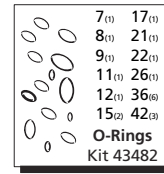

Repair Kits

Pos	Code	Description	Qty	Pos	Code	Description	Qty	Legend	
1	3800250	Screw M4x8	(26.5 in/lbs) 1	39	2840550	Front piston guide \varnothing 12	3	\varnothing 12	\varnothing 12
2	3800180	Knob	1	40	770590	O-Ring \varnothing 26.70x1.78	3	For \circ	For \bullet
3	3800190	Adjusting cover	1	41	2841390	Rear piston guide \varnothing 12	3	JRV2G25	JRV3G20
4	1980220	Spring plate	2	42	3700250	O-Ring \varnothing 8x1.1	3		
5	2760410	Spring	1	43	2841800	Plug	(70.8 in/lbs) 2		
6	4140170	Piston stem	1	44	1683500	Oil seal	3		
7	2260100	O-Ring \varnothing 6.02x2.62	1	45	4140010	Pump body	1		
8	660190	O-Ring \varnothing 6.07x1.78	1	46	4140150	Cover	1		
9	2760210	Ring	1	47	4140360	Snap Ring \varnothing 1.47	1		
10	3800210	Piston guide	(132.7 in/lbs) 1	49	4140110	Bearing	1		
11	740290	O-Ring \varnothing 14x1.78	1	50	4140210	Plug	1		
12	820510	O-Ring	1	51	4140060	Piston \varnothing 12	3		
13	3800230	Piston	(26.5 in/lbs) 1	52	4140070	Connecting rod pin	3		
14	2841080	Seat	1	53	4140080	Connecting rod (Aluminum)	3		
15	1470210	O-Ring \varnothing 9x1	2	54	4140090	O-Ring	1		
16	3700240	Hose barb \varnothing 8	1	55	4140270	Screw TE 5x8	4		
17	480480	O-Ring \varnothing 4.48x1.78	1	56	4140030	Cover	1		
18	1250280	Ball	1	57	4140260	Crankshaft	\circ 1		
19	1560520	Spring	1	57	4140280	Crankshaft	\bullet 1		
20	2760230	Injector	(354 in/lbs) 1	58	4140240	Bearing	1		
21	276270	O-Ring \varnothing 12x1	1	59	4140190	Ring	1		
22	394280	O-Ring \varnothing 12.42x1.78	1	60	1981730	Oil seal crankshaft	1		
23	2760120	Orifice	1	61	820440	Screw M6x6	1		
24	2760200	Spring	1	62	4149201	Head assembly	1		
25	2761511	Shutter	1	63	1120681	O-Ring \varnothing 3.99x1.78	1		
26	2101770	O-Ring \varnothing 4x2.5	1	64	2841220	O-Ring \varnothing 7.66x1.78	1		
27	1345180	Screw M5x40	(54.8 in/lbs) 8	65	2841230	Plug	1		
28	4140140	Washer	8	67	1780550	Ring \varnothing e 20	1		
29	4140020	Head	1	68	4140160	Adaptor	1		
30	3800200	Nut M16x1	1	69	1320060	Flange F8	1		
31	3800240	Screw M4x4	1	70	1040370	Screw M6x22	(92 in/lbs) 4		
32	3800310	Screw M3x4	1	71	2841800	Plug	(70.8 in/lbs) 1		
33	2760260	Plug 1/4" G	(141.6 in/lbs) 2		AR64516	Oil	1		
34	2840130	Plug	(221 in/lbs) 6			OIL CAPACITY - 5.43 OZ			
35	2849051	Complete valve	6						
36	2841520	O-Ring \varnothing 13.5x1.8	6						
37	2200141	Water seal (High & Low)	6						