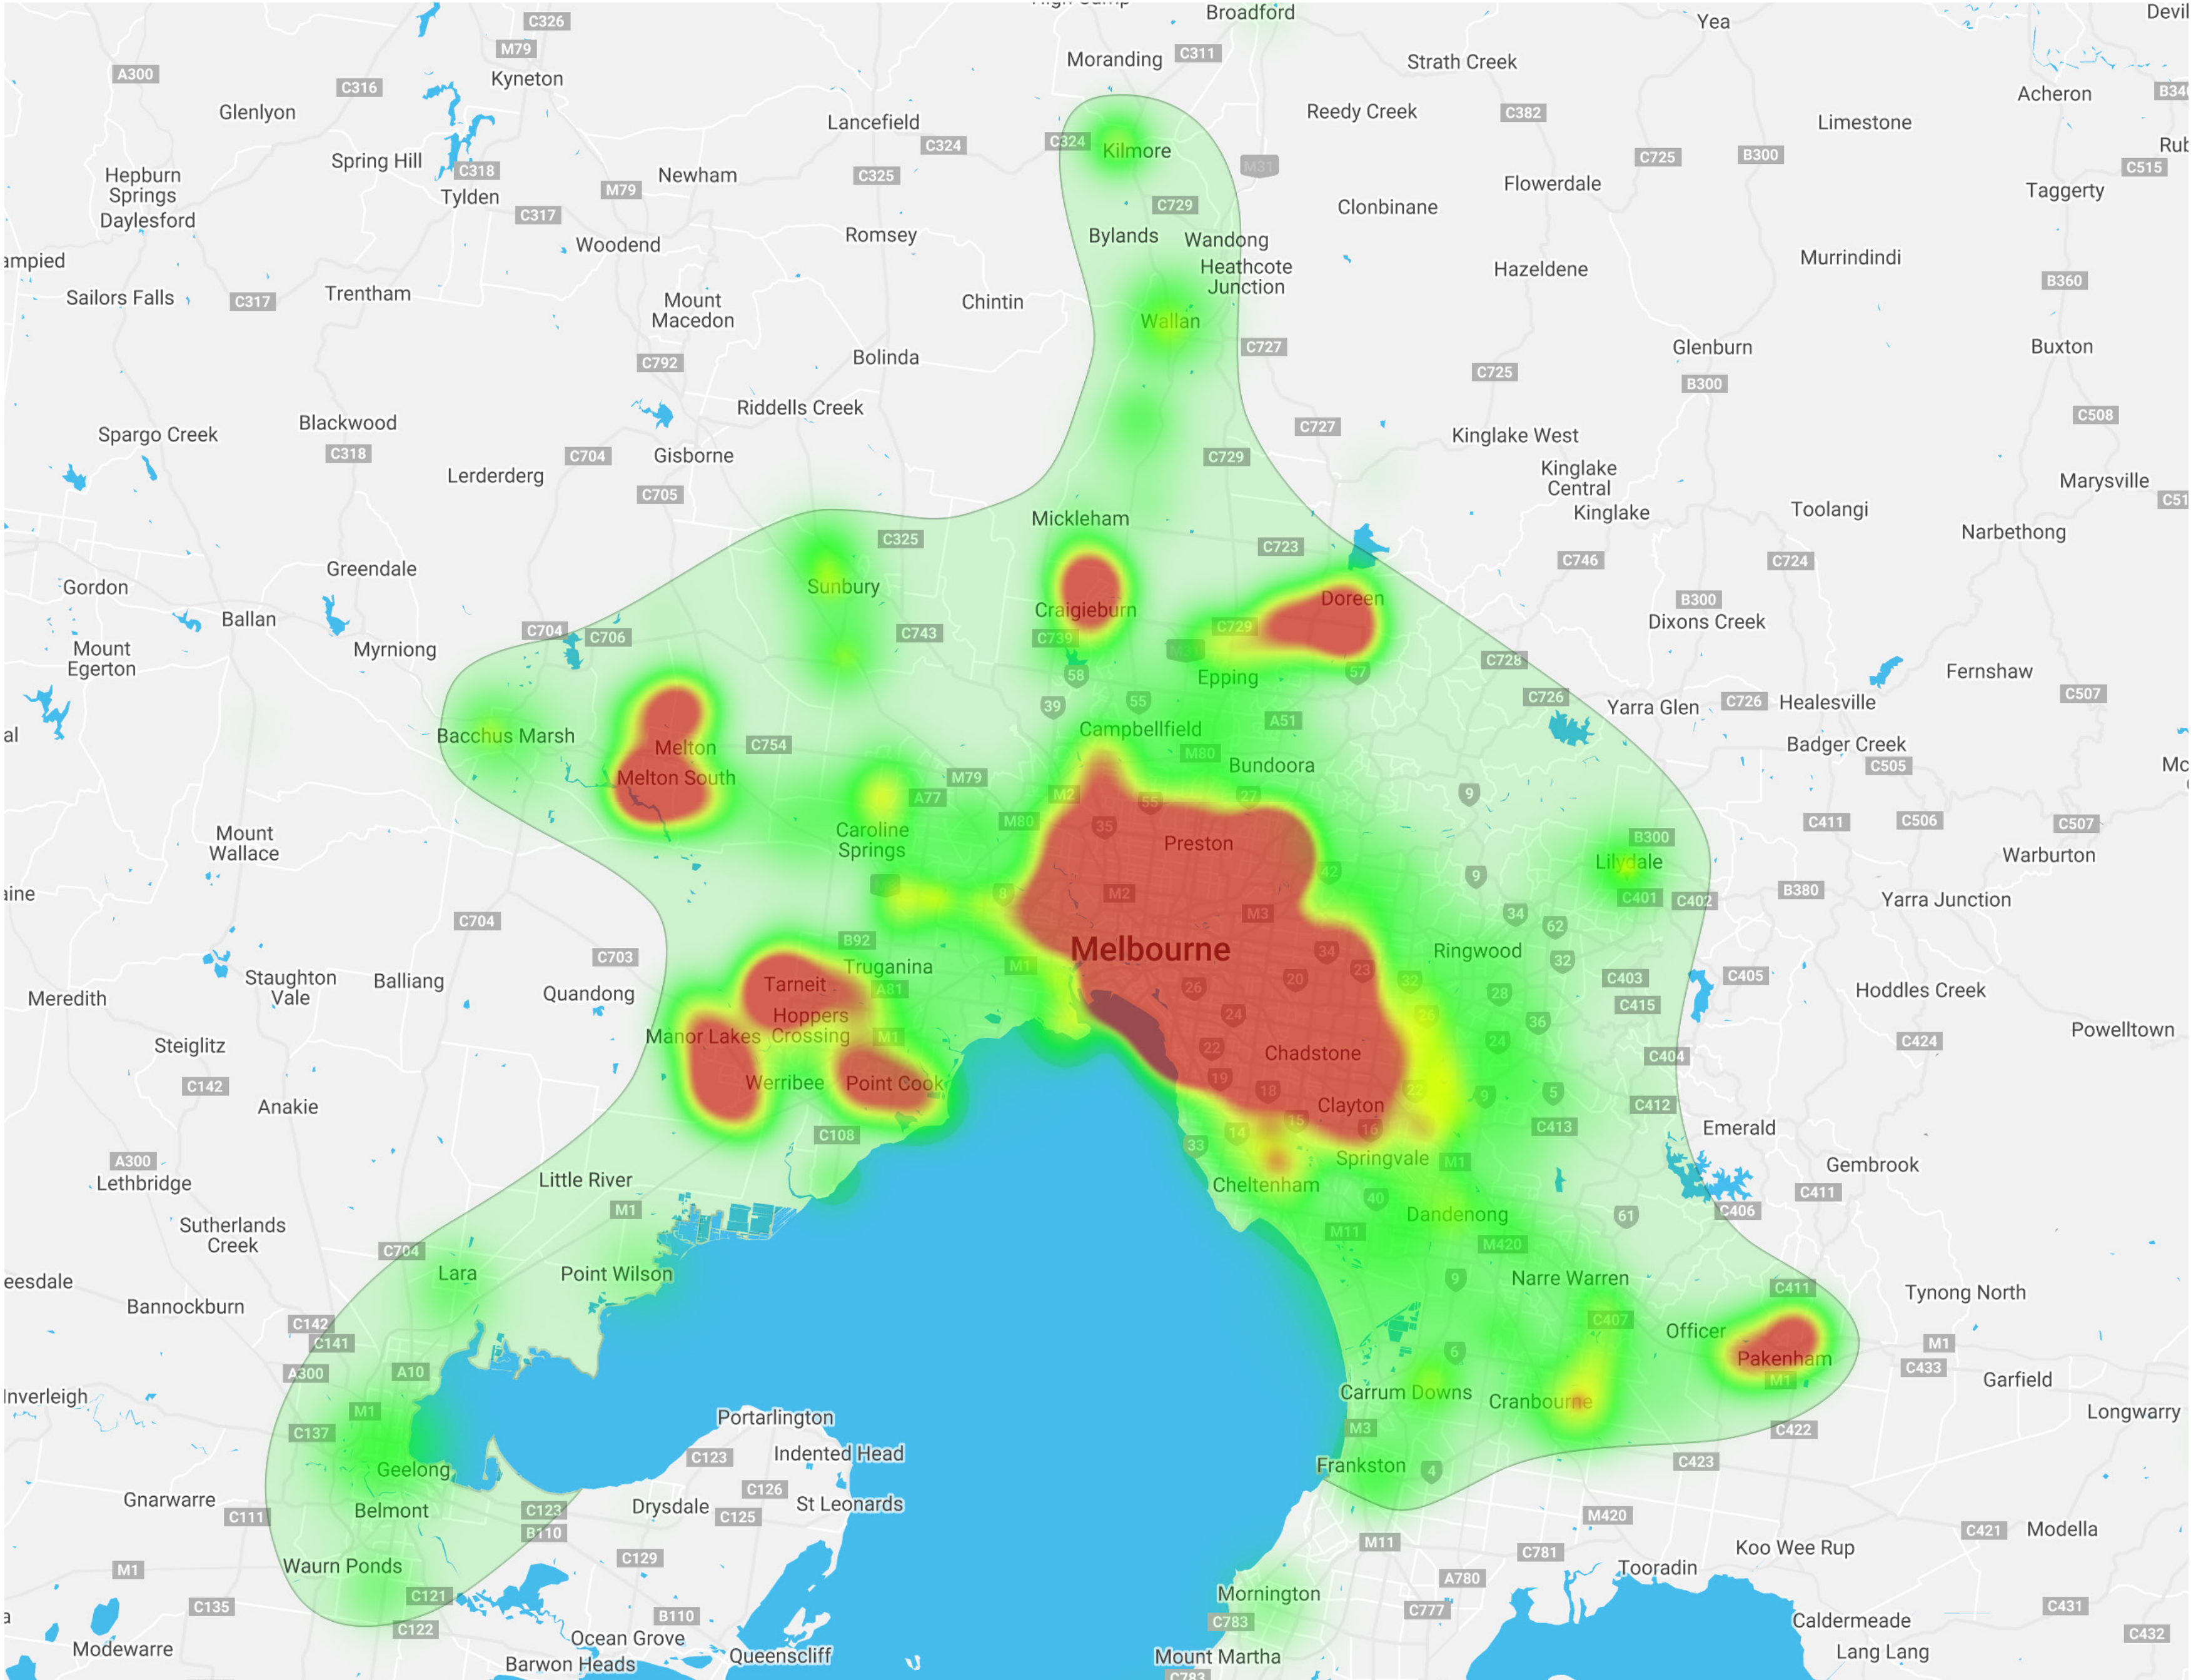

## NEW SOUTH WALES

- High-density service areas
- Main service areas

LAST UPDATED 10/03/2022

# Little Real Estate Service Areas

VICTORIA

-  High-density service areas
-  Main service areas

LAST UPDATED 11/04/2022