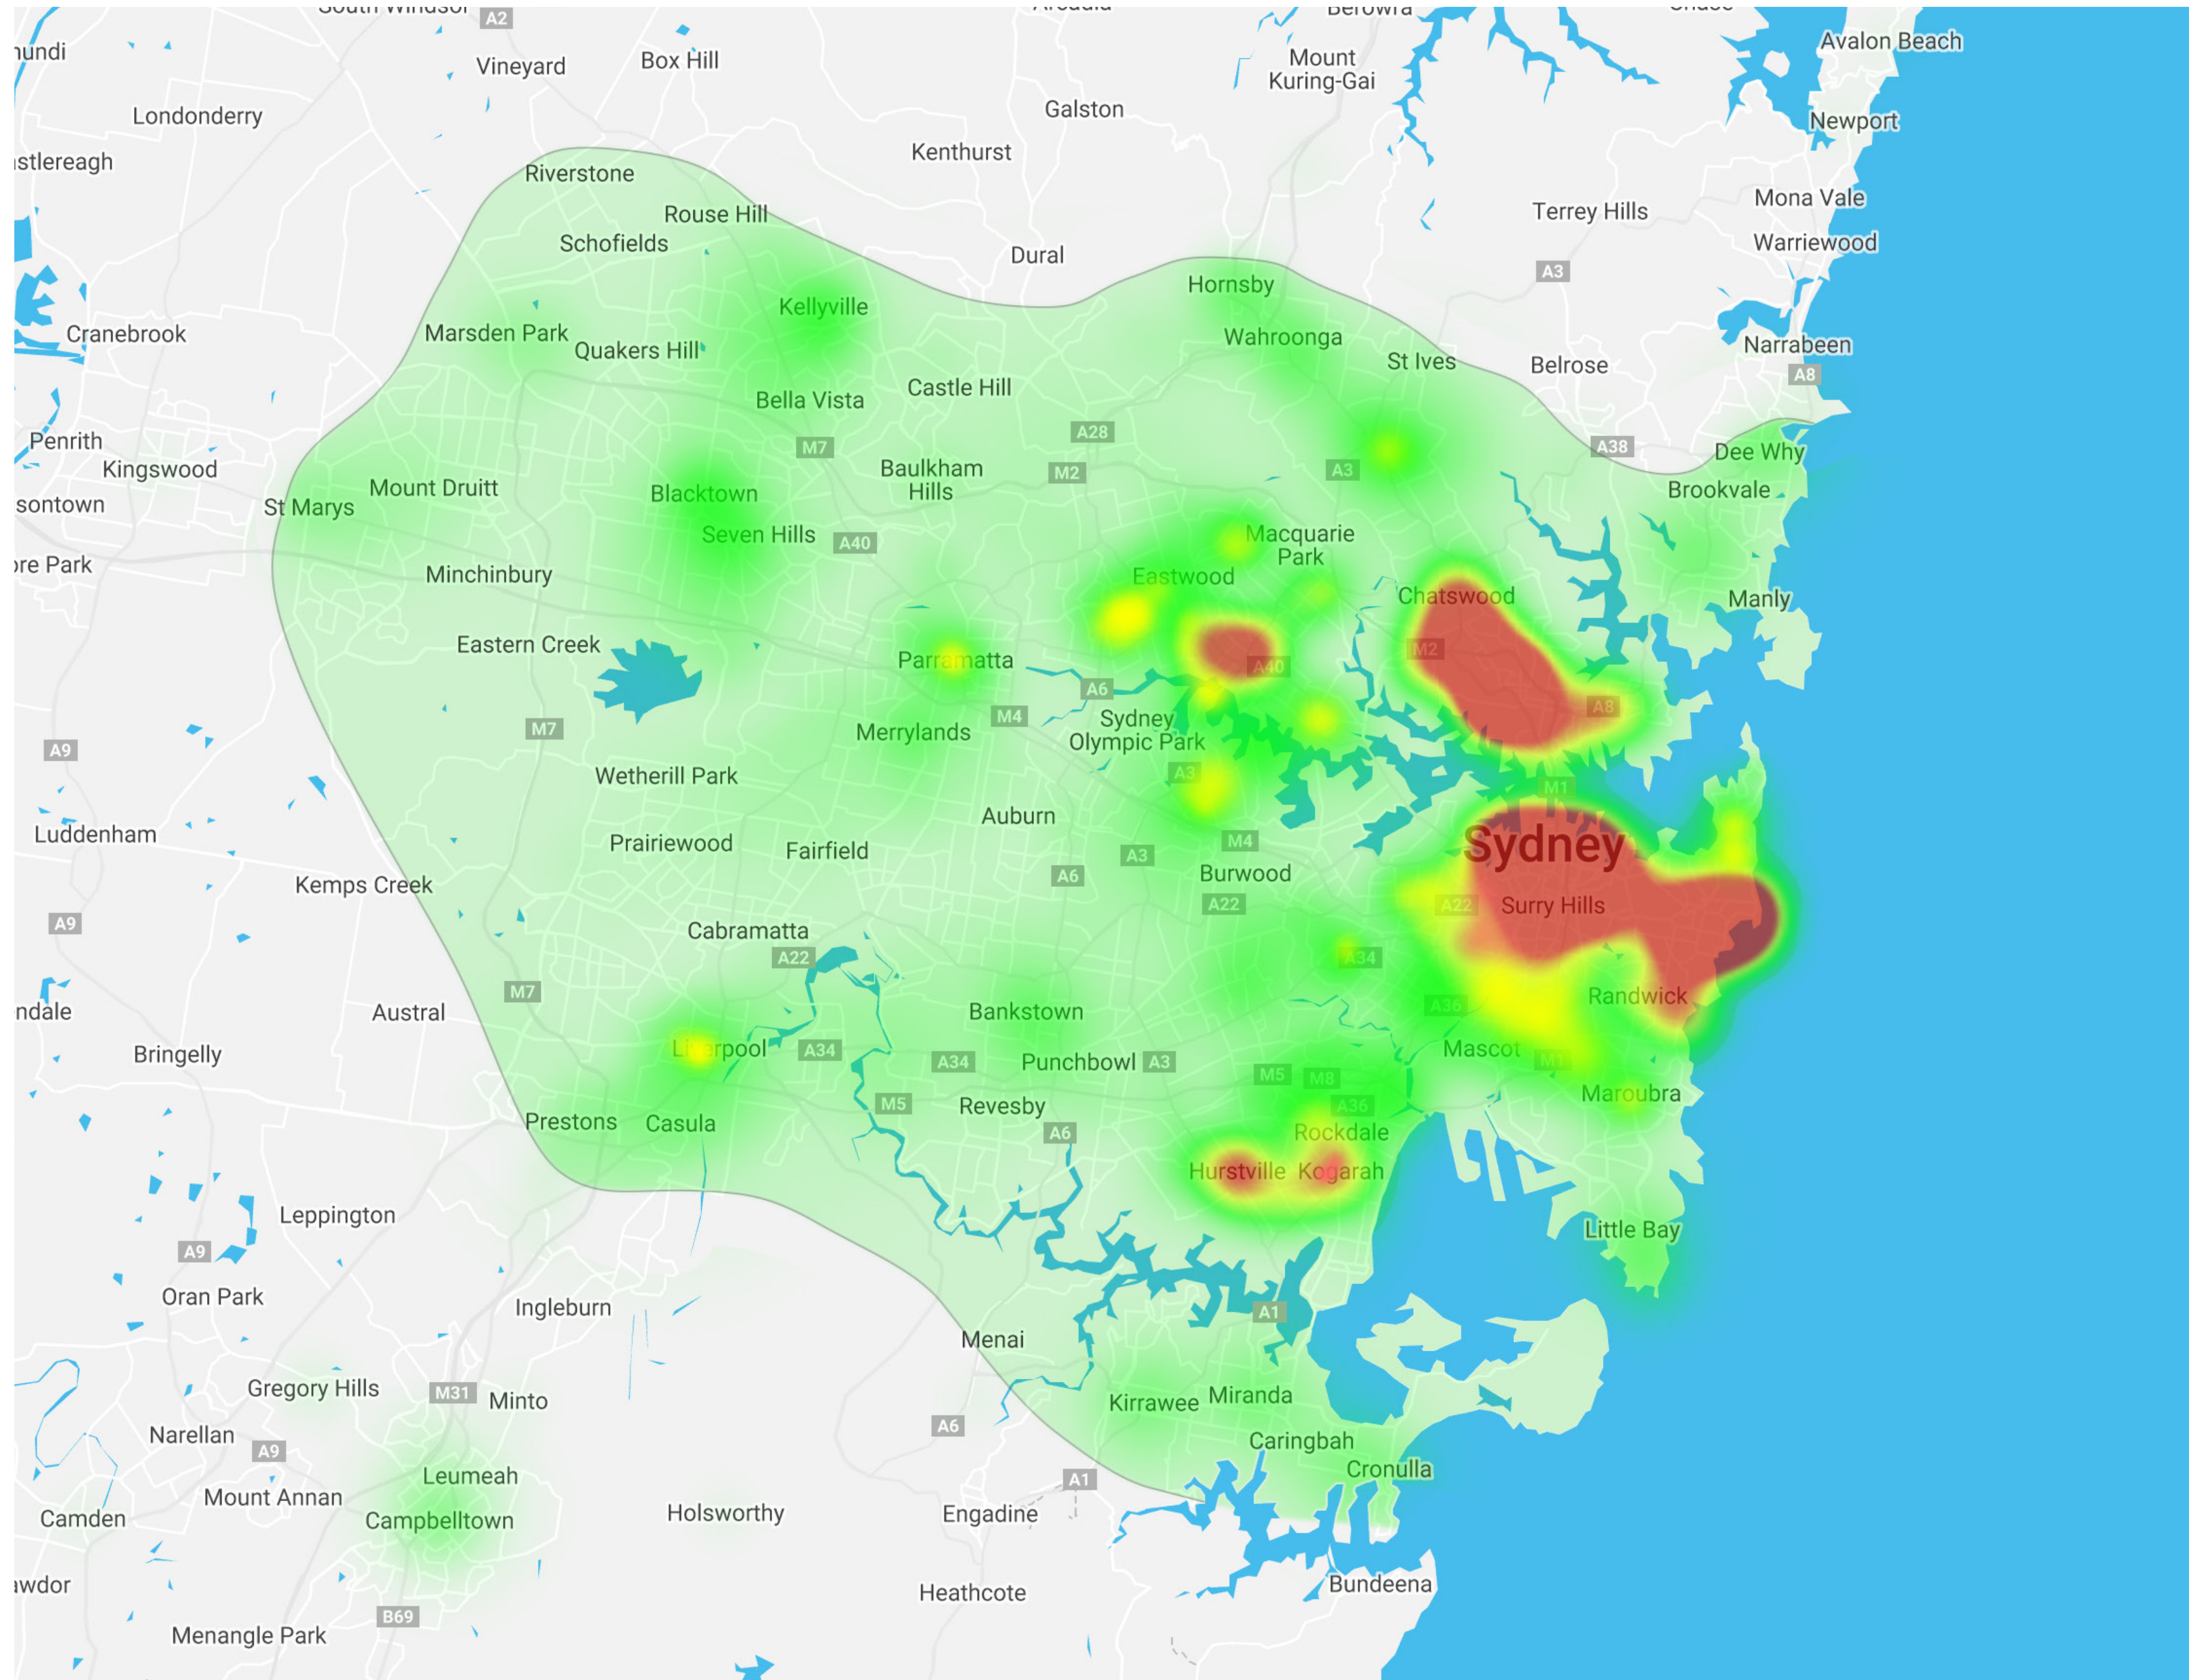

# Little Real Estate Service Areas

## NEW SOUTH WALES

- High-density service areas
- Main service areas

LAST UPDATED 10/03/2022

# Little Real Estate Service Areas

VICTORIA

-  High-density service areas
-  Main service areas

LAST UPDATED 11/04/2022

# Little Real Estate Service Areas

QUEENSLAND

- High-density service areas
- Main service areas

LAST UPDATED 07/02/2022