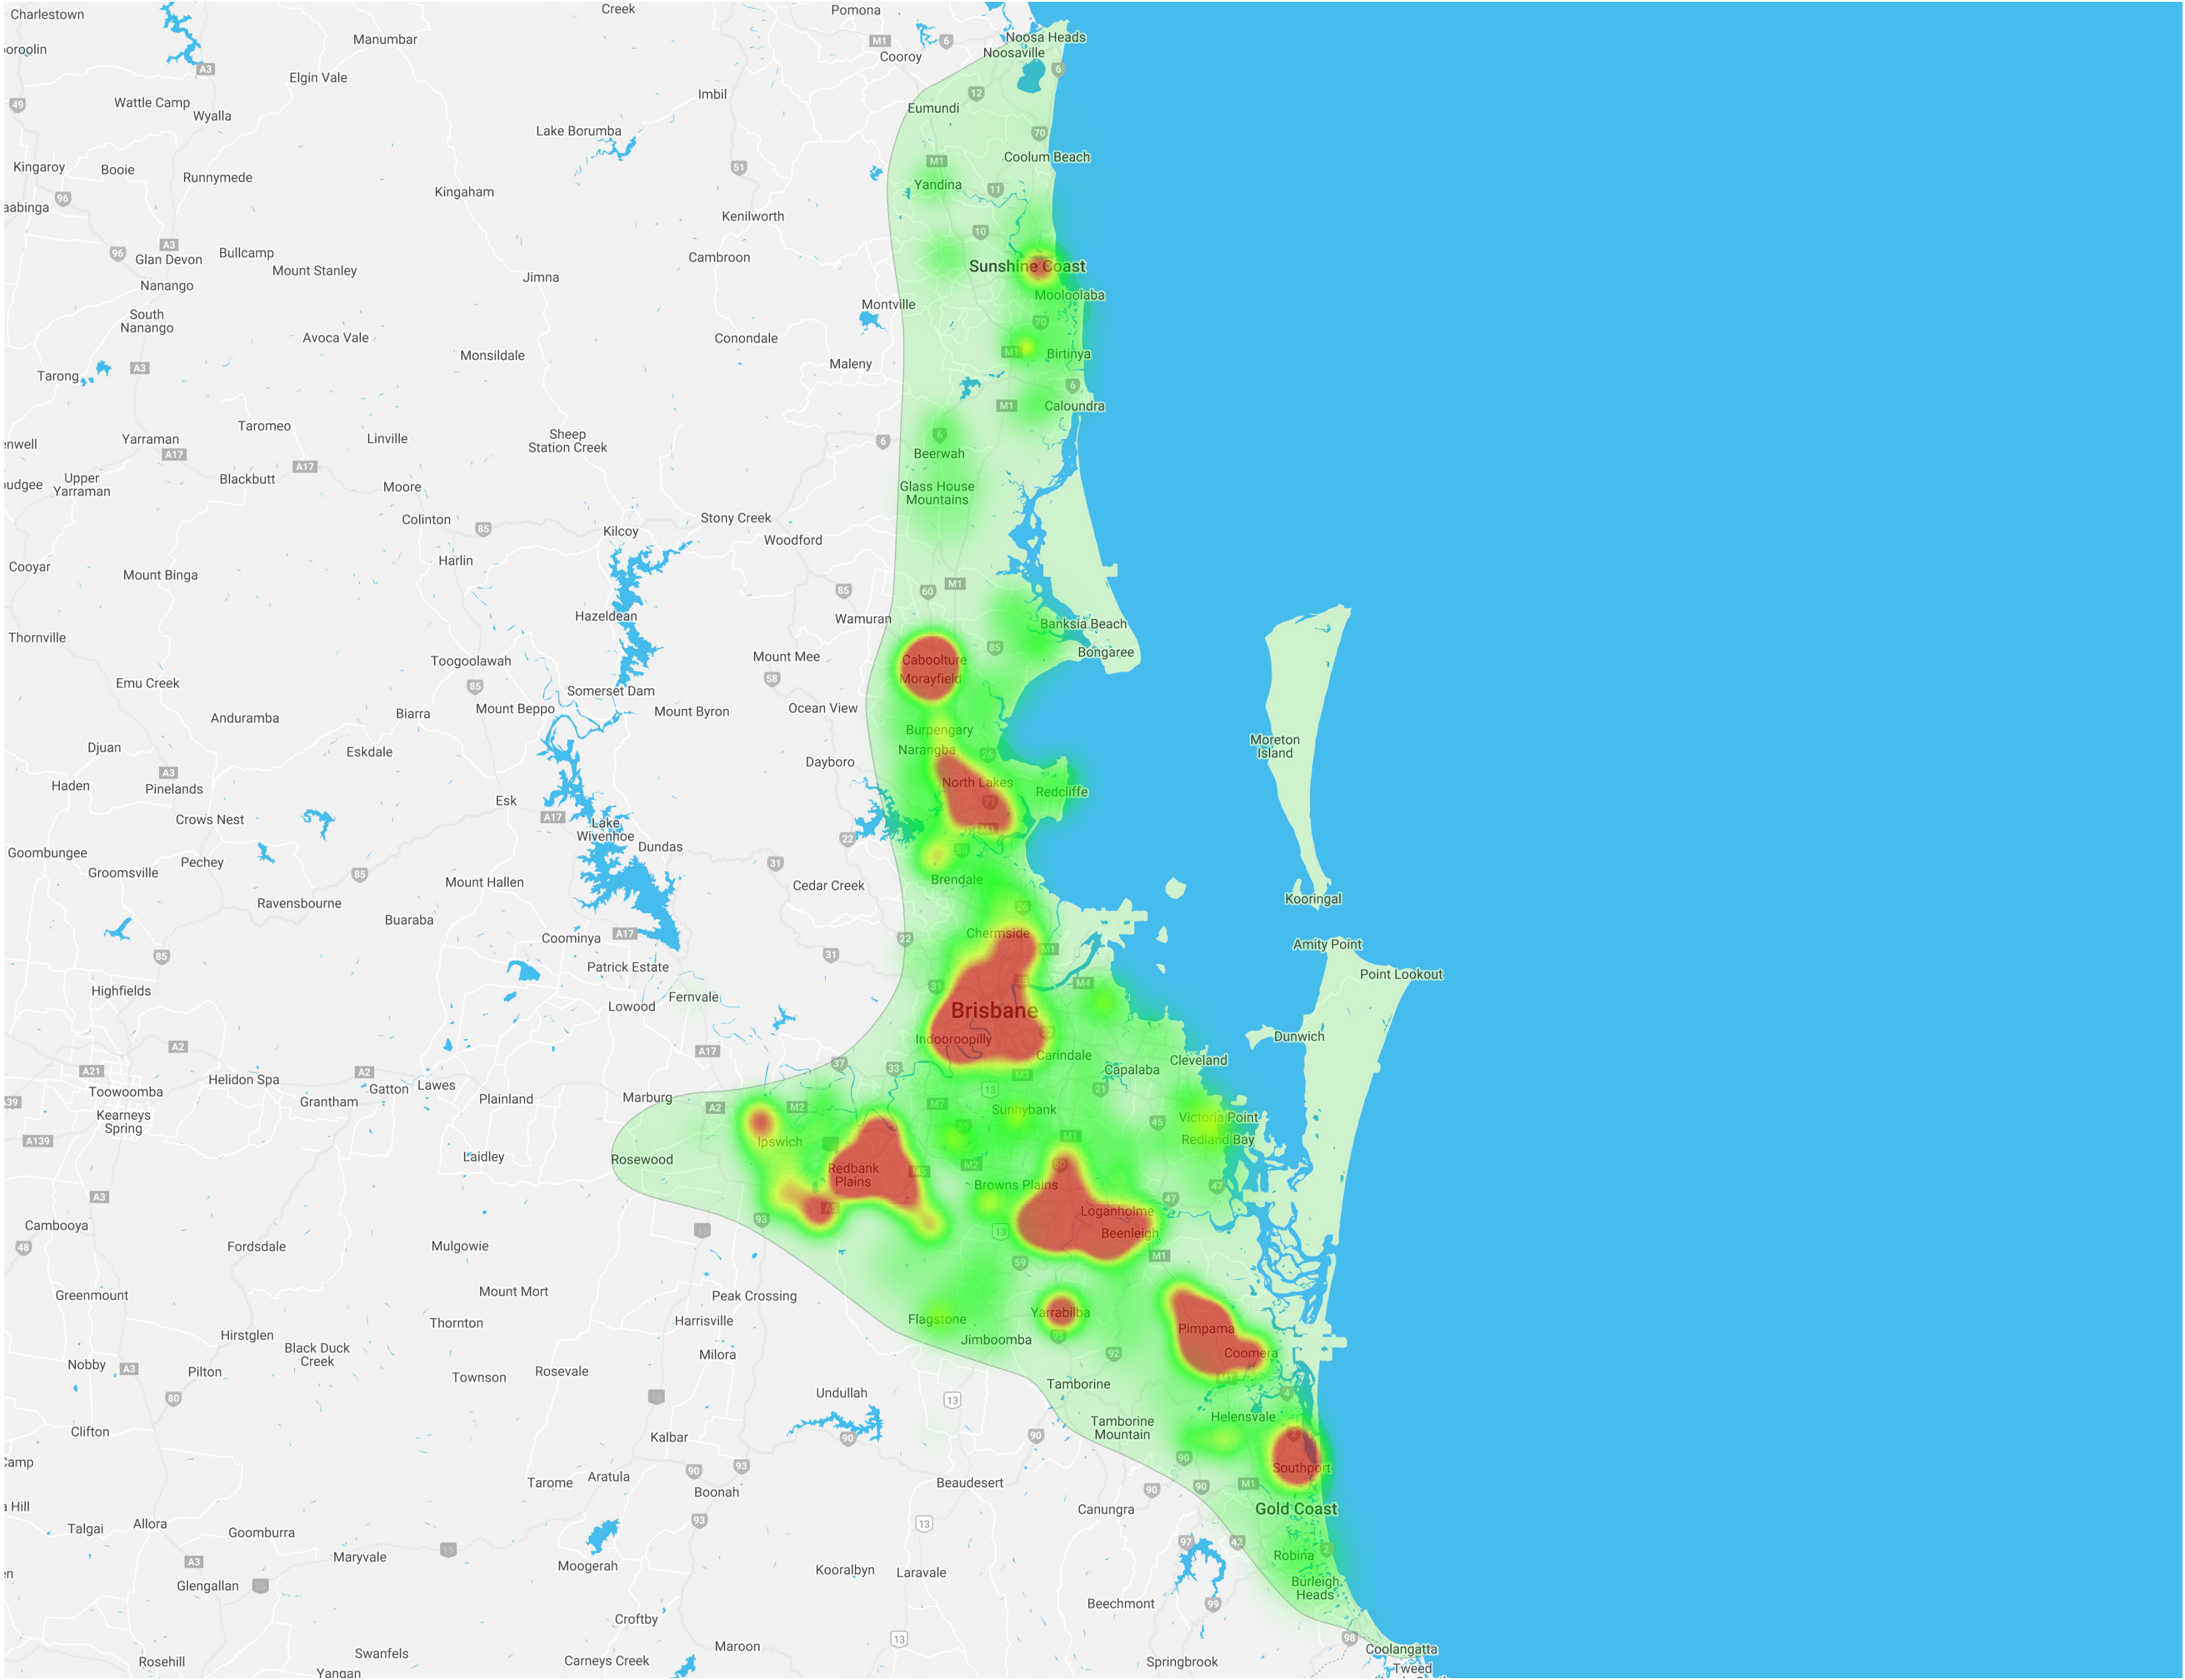

## NEW SOUTH WALES

- High-density service areas
- Main service areas

LAST UPDATED 10/03/2022

# Little Real Estate Service Areas

VICTORIA

-  High-density service areas
-  Main service areas

LAST UPDATED 11/04/2022

# Little Real Estate Service Areas

QUEENSLAND

- High-density service areas
- Main service areas

LAST UPDATED 07/02/2022