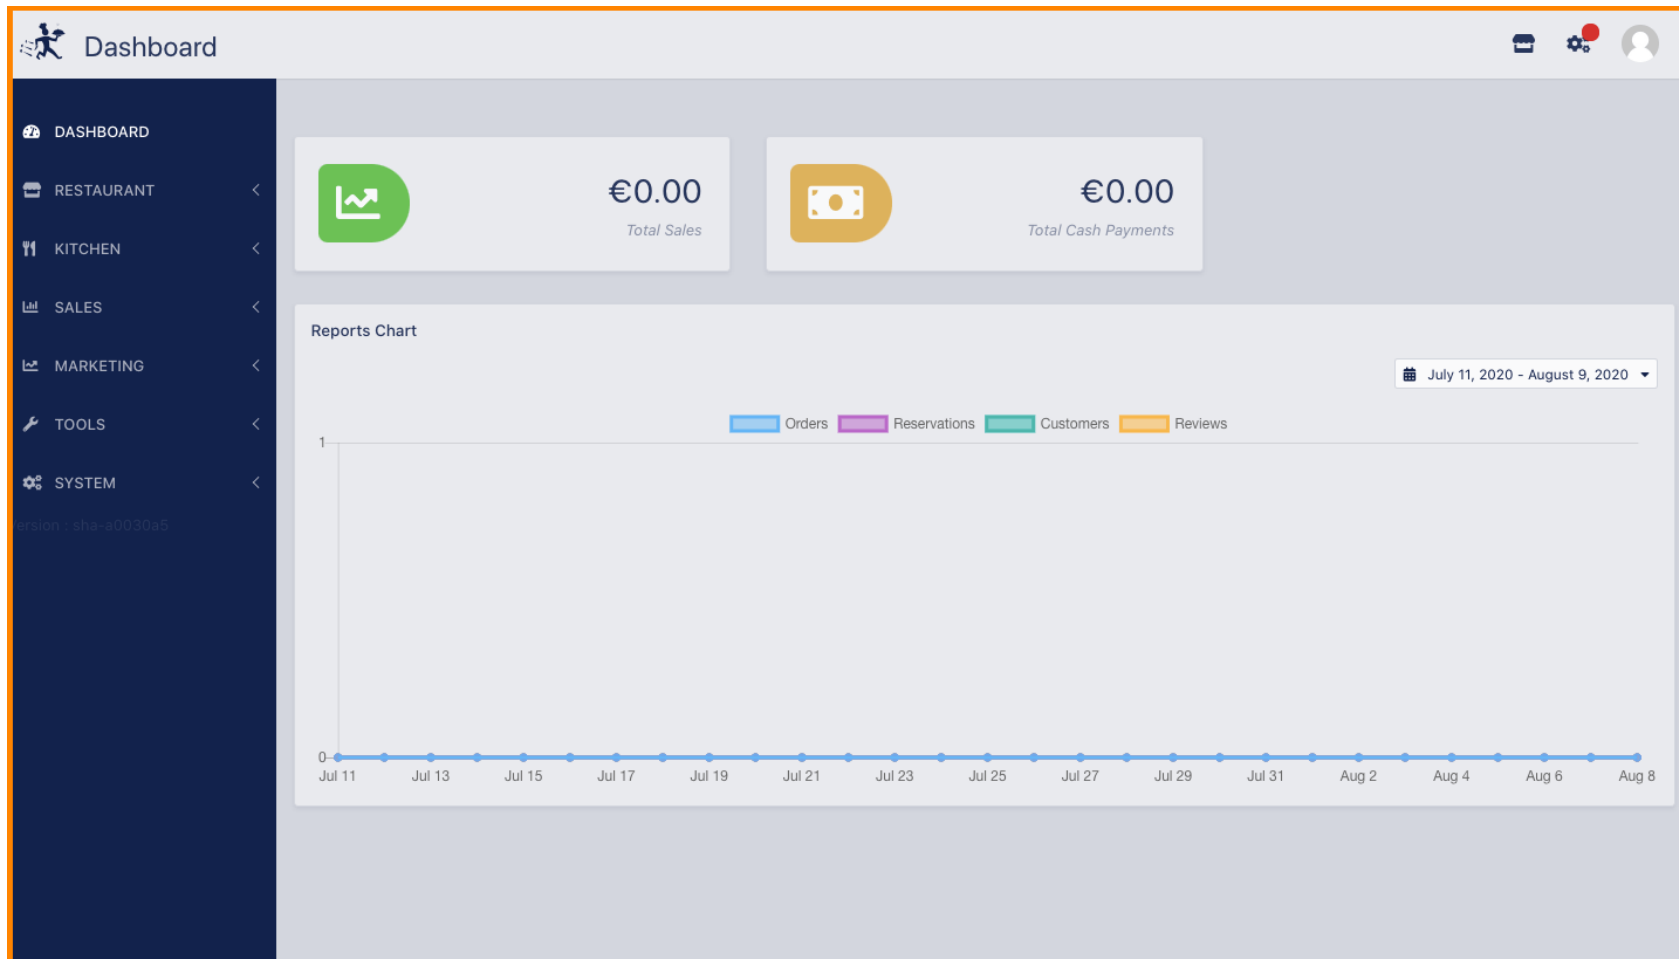

Az első lépés a **DISH Order** bejelentkezés .

Ezután kattintson a **profil ikonra**.

The screenshot shows the ISH dashboard interface. The top right corner features a profile icon highlighted with an orange box. The dashboard displays two summary cards: "Total Sales" and "Total Cash Payments", both showing €0.00. Below these is a "Reports Chart" section with a legend for Orders, Reservations, Customers, and Reviews, and a date range selector set to "July 11, 2020 - August 9, 2020".

És kattintson a **részletek szerkesztésére**.

The screenshot shows a dashboard interface for a user named Christian Renner. The user's profile is visible in the top right corner, and a dropdown menu is open, highlighting the "Edit Details" option. The dashboard includes a sidebar with navigation options, two summary cards for sales and cash payments, and a reports chart.

Dashboard

- DASHBOARD
- RESTAURANT
- KITCHEN
- SALES
- MARKETING
- TOOLS
- SYSTEM

Version: sha-a0030a5

Summary Cards:

- Total Sales: €0.00
- Total Cash Payments: €0.00

Reports Chart:

Legend: Orders (blue), Reservations (purple), Customers (green), Reviews (orange)

At the bottom left of the sidebar, the text 'version : sha-40030a5' is visible.

 Jelszó frissítéséhez kattintson a **Mentés** gombra .

The screenshot shows the 'Staff Edit' interface. On the left is a dark blue sidebar with navigation options: DASHBOARD, RESTAURANT, KITCHEN, SALES, MARKETING, TOOLS, and SYSTEM. The main content area is light gray and contains a form with the following fields: