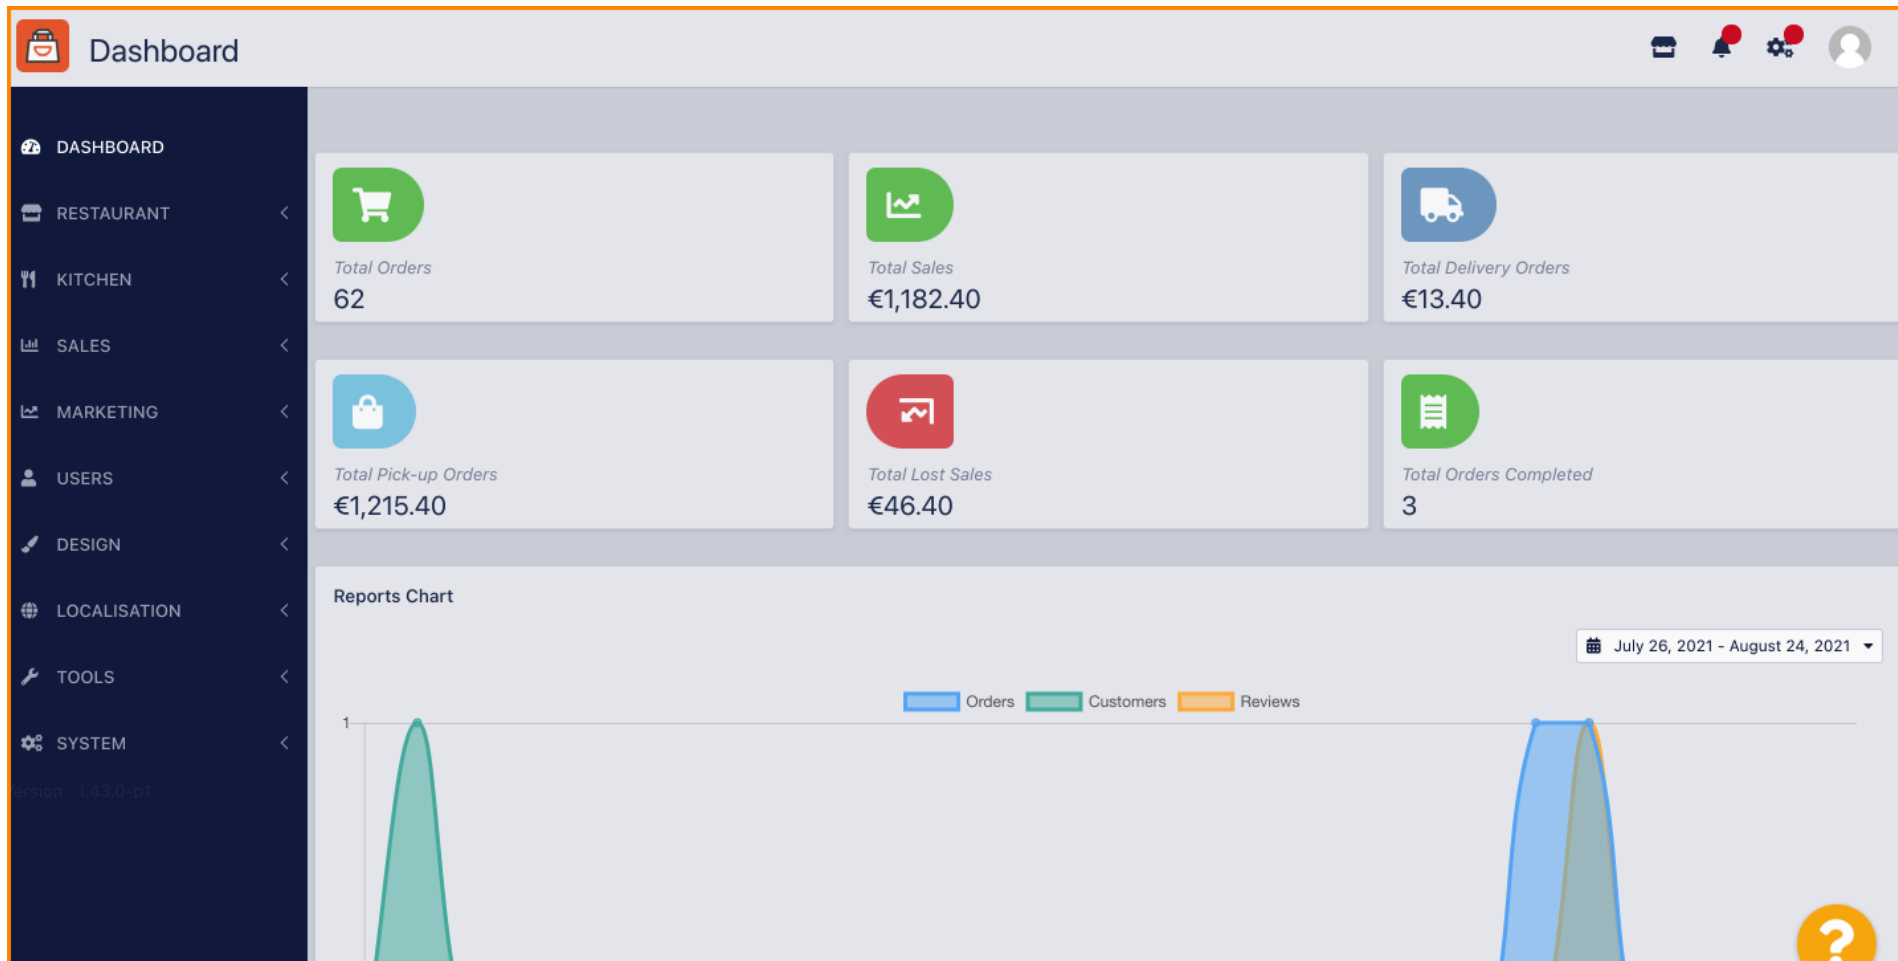

În bara de navigare faceți clic pe **restaurant** .

Și apoi îndreptați-vă către **locații**.

The screenshot shows the DISH dashboard interface. On the left, a dark sidebar contains a menu with the following items: DASHBOARD, RESTAURANT, **Locations** (highlighted with an orange border), KITCHEN, SALES, MARKETING, USERS, DESIGN, LOCALISATION, TOOLS, and SYSTEM. The main dashboard area features a top navigation bar with a 'Dashboard' title and user profile icons. Below this, there are six summary cards displaying key metrics:

- Total Orders:** 62
- Total Sales:** €1,182.40
- Total Delivery Orders:** €13.40
- Total Pick-up Orders:** €1,215.40
- Total Lost Sales:** €46.40
- Total Orders Completed:** 3

At the bottom of the dashboard is a 'Reports Chart' section. It includes a date range selector set to 'July 26, 2021 - August 24, 2021' and a legend for 'Orders' (blue), 'Customers' (green), and 'Reviews' (orange). The chart area shows two distinct peaks: a green peak on the left and a blue peak on the right. A yellow question mark icon is visible in the bottom right corner of the chart area.

 Pentru a aplica modificările, faceți clic pe **salvare și închidere**.

The screenshot shows the 'Location Edit' interface. The left sidebar contains a navigation menu with the following items: DASHBOARD, RESTAURANT (expanded), Locations, KITCHEN, SALES, MARKETING, USERS, DESIGN, LOCALISATION, TOOLS, and SYSTEM. The main content area is titled 'Location Edit' and features a top navigation bar with tabs: Location (selected), Settings, Opening Hours, Payments, Delivery, and OrderDirect. Below the tabs, there are several form fields and controls: