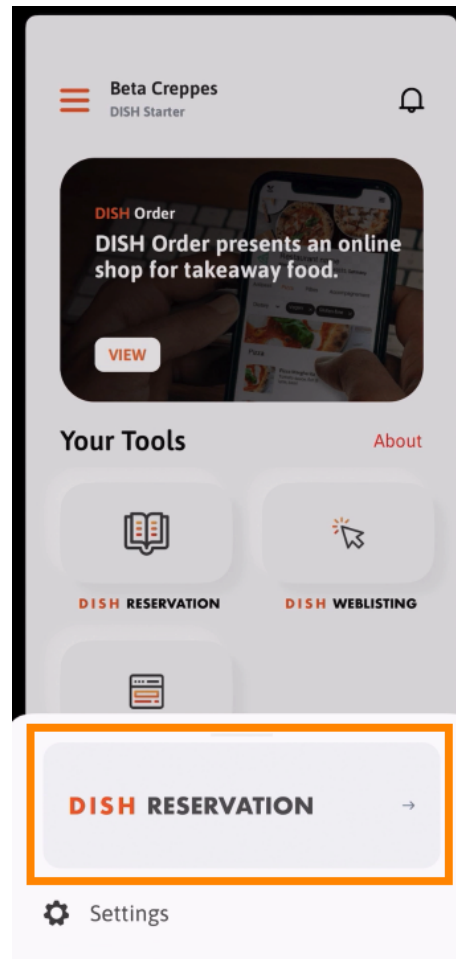

Introduceți numele de **utilizator** și **parola** .

The screenshot shows the mobile sign-in page for DISH. At the top, there is a browser address bar with "Cancel", a lock icon, "sso.dish.co", and "AA" and refresh icons. Below the address bar is the DISH logo and a language selector set to "English". The main heading is "Sign-in to DISH". Below this, a message reads: "Please sign-in to your Dish account using your Mobile number or Email." There are two tabs: "Mobile number" and "Email", with "Email" selected. Below the tabs is a text input field labeled "Username or email". Below that is a password input field labeled "Password" with a toggle icon for visibility. A "Forgot Password?" link is located to the right of the password field. The entire sign-in form area is highlighted with an orange border.

Finalizați acest pas făcând clic pe **autentificare** .

The screenshot shows a mobile login interface for sso.dish.co. At the top, there is a navigation bar with 'Cancel', 'sso.dish.co', and 'AA X'. Below this, a message reads: 'Please sign-in to your Dish account using your Mobile number or Email.' There are two tabs: 'Mobile number' and 'Email', with 'Email' being the active tab. The email field contains 'training@hd.digital' and is labeled 'Username or email'. Below it is a password field with a masked password '●●●●●●●●' and a 'Forgot Password?' link. A 'Log In' button is highlighted with an orange border. At the bottom, there is a 'No Account yet? Sign up' link. The bottom of the screen shows standard mobile navigation icons: back, forward, and share.

Instrumentul **de rezervare DISH** va fi afișat sub instrumentele dvs. Faceți clic pe el pentru a deschide tabloul de bord.

 Continuați făcând clic pe **DISH Reservation** .

Pentru a asigura standarde de calitate înalte, sunteți de acord cu **utilizarea cookie-urilor** .