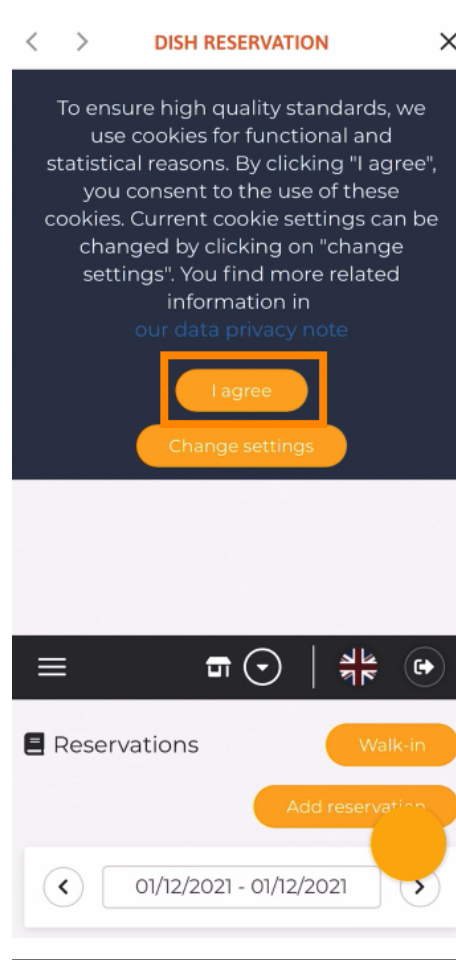

Introduceți numele de **utilizator** și **parola** .

The screenshot shows the mobile sign-in page for DISH. At the top, there is a browser address bar with "Cancel", a lock icon, "sso.dish.co", and "AA" and refresh icons. Below the address bar is the DISH logo and a language selector set to "English". The main heading is "Sign-in to DISH". Below this, a message reads: "Please sign-in to your Dish account using your Mobile number or Email." There are two tabs: "Mobile number" and "Email", with "Email" selected. Below the tabs is a text input field labeled "Username or email". Below that is a password input field labeled "Password" with a toggle icon for visibility. A "Forgot Password?" link is located to the right of the password field. The entire sign-in form area is highlighted with an orange border.

Finalizați acest pas făcând clic pe **autentificare** .

The screenshot shows a mobile login interface for sso.dish.co. At the top, there is a navigation bar with 'Cancel', 'sso.dish.co', and 'AA X'. Below this, a message reads: 'Please sign-in to your Dish account using your Mobile number or Email.' There are two tabs: 'Mobile number' and 'Email', with 'Email' being the active tab. The email field contains 'training@hd.digital' and is labeled 'Username or email'. Below it is a password field with a masked password '●●●●●●●●' and a 'Forgot Password?' link. A 'Log In' button is highlighted with an orange border. At the bottom, there is a 'No Account yet? Sign up' link. The bottom of the screen shows standard mobile navigation icons: back, forward, and share.

Instrumentul **de rezervare DISH** va fi afișat sub instrumentele dvs. Faceți clic pe el pentru a deschide tabloul de bord.

 Continuați făcând clic pe **DISH Reservation** .

Pentru a asigura standarde de calitate înalte, sunteți de acord cu **utilizarea cookie-urilor** .

 Asta e. Sunteți acum la versiunea mobilă a DISH Reservation.