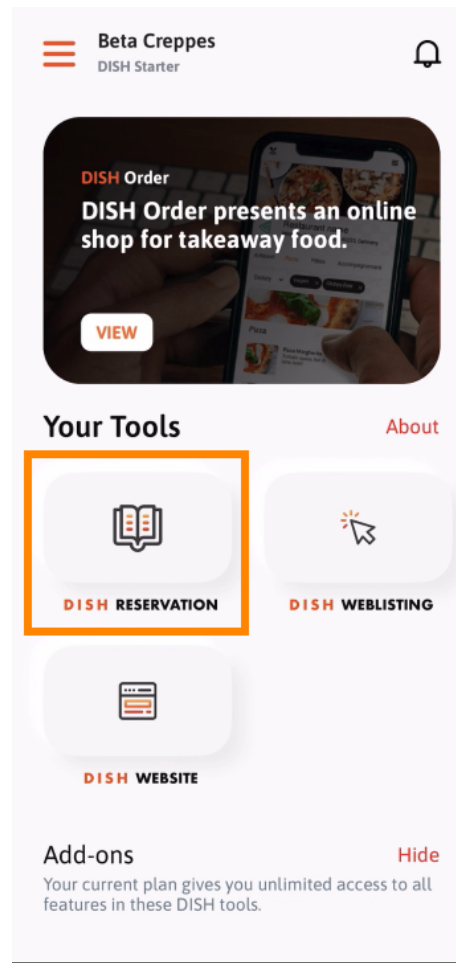

Instrumentul **de rezervare DISH** va fi afișat sub instrumentele dvs. Faceți clic pe el pentru a deschide tabloul de bord.