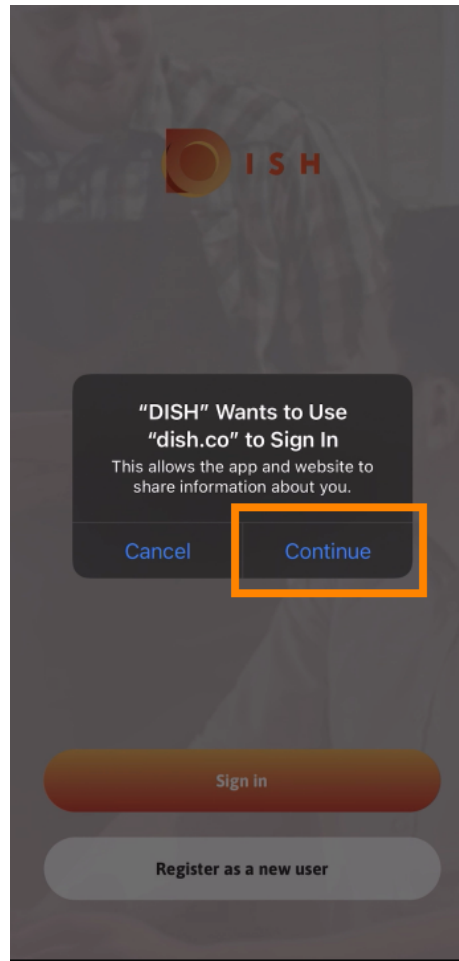

- 📱 Primul pas este să deschideți aplicația mobilă DISH și să vă autentificați. Faceți clic pe **conectare** pentru a merge mai departe.

Faceți clic pe **Continuați** pentru a fi redirecționat către pagina unică DISH.

Introduceți numele de **utilizator** și **parola** .

The screenshot shows the mobile sign-in page for DISH. At the top, there is a browser address bar with "Cancel", a lock icon, "sso.dish.co", and "AA" and refresh icons. Below the address bar is the DISH logo and a language selector set to "English". The main heading is "Sign-in to DISH". Below this, a message reads: "Please sign-in to your Dish account using your Mobile number or Email." There are two tabs: "Mobile number" and "Email", with "Email" selected. Below the tabs is a text input field labeled "Username or email". Below that is a password input field labeled "Password" with a toggle icon for visibility. A "Forgot Password?" link is located to the right of the password field. The entire sign-in form area is highlighted with an orange border.

Finalizați acest pas făcând clic pe **autentificare** .

The screenshot shows a mobile login interface for sso.dish.co. At the top, there is a navigation bar with 'Cancel', 'sso.dish.co', and 'AA X'. Below this, a message reads: 'Please sign-in to your Dish account using your Mobile number or Email.' There are two tabs: 'Mobile number' and 'Email', with 'Email' being the active tab. The email field contains 'training@hd.digital' and is labeled 'Username or email'. Below it is a password field with a masked password '●●●●●●●●' and a 'Forgot Password?' link. A 'Log In' button is highlighted with an orange border. At the bottom, there is a 'No Account yet? Sign up' link. The bottom of the screen shows standard mobile navigation icons: back, forward, and share.