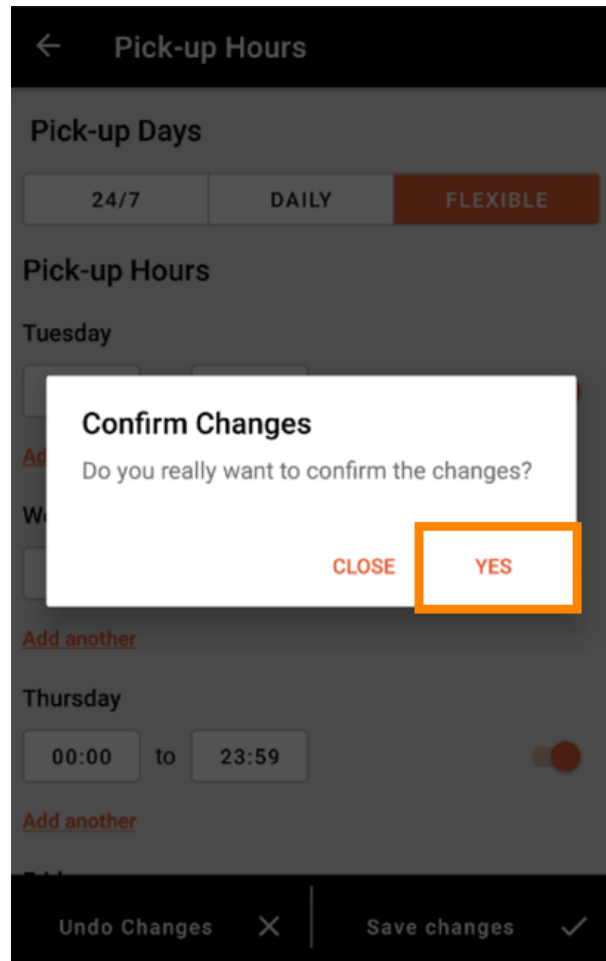

Klepnutím na **ano** potvrďte změny.