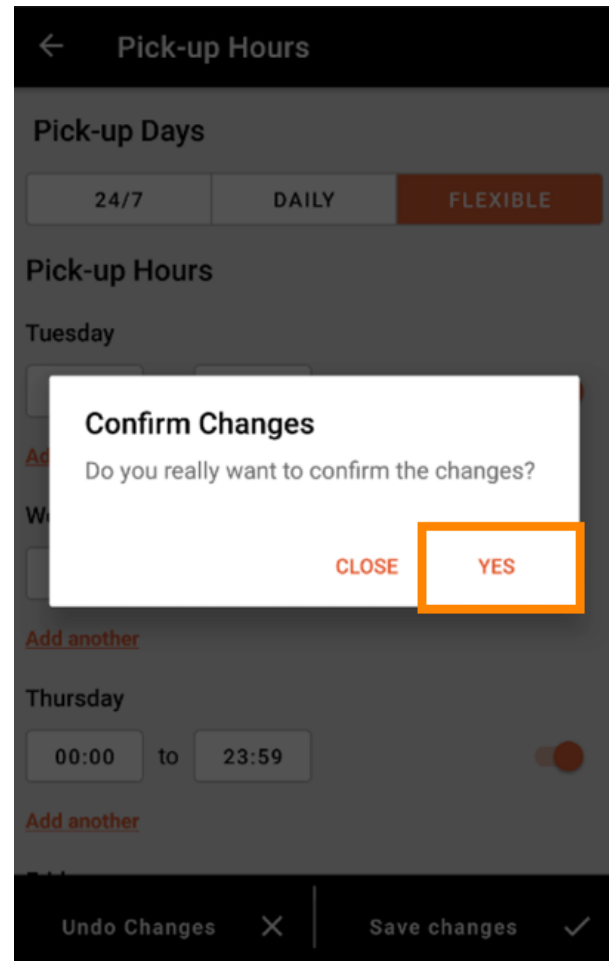

Tocca **Sì** per confermare le modifiche.