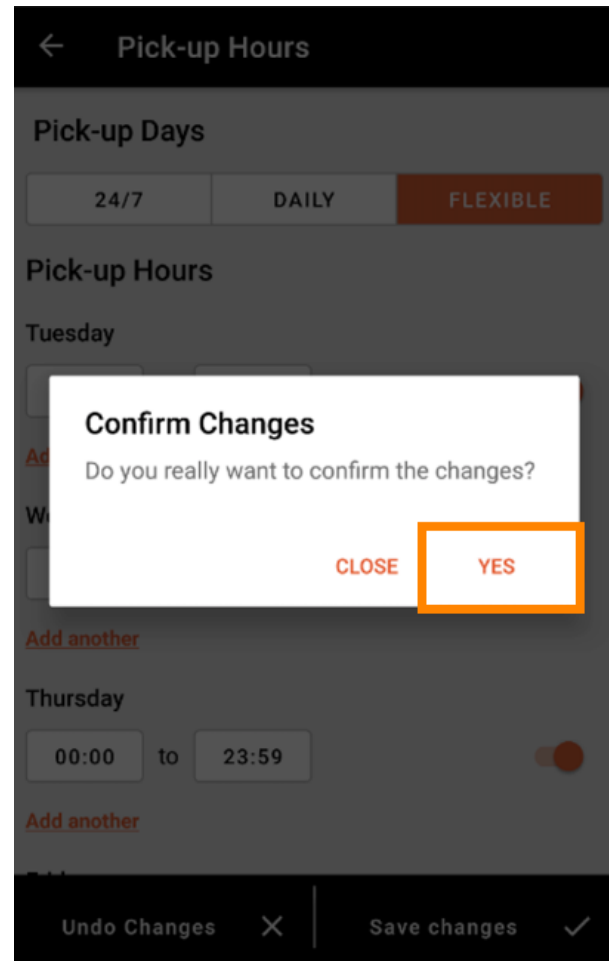

The screenshot shows the 'Pick-up Hours' configuration interface. At the top, there is a back arrow and the title 'Pick-up Hours'. Below this, the 'Pick-up Days' section has three buttons: '24/7', 'DAILY', and 'FLEXIBLE'. The 'FLEXIBLE' button is highlighted in red. The 'Pick-up Hours' section lists three days: Monday, Tuesday, and Wednesday. Each day has a time range input field showing '00:00 to 23:59' and a red toggle switch. The toggle switches are highlighted with an orange box. At the bottom, there are two buttons: 'Undo Changes' with a close icon and 'Save changes' with a checkmark icon.

Tuesday

00:00 to 23:59

[Add another](#)

Wednesday

00:00 to 23:59

[Add another](#)

Undo Changes ✕ **Save changes ✓**

 Tik op **ja** om uw wijzigingen te bevestigen.

-  U ziet dan de melding van succesvol **bijgewerkte bezorg-/ophaaltijden** .

Pick-up Hours

Pick-up Days

24/7 DAILY **FLEXIBLE**

Pick-up Hours

Tuesday

00:00 to 23:59

[Add another](#)