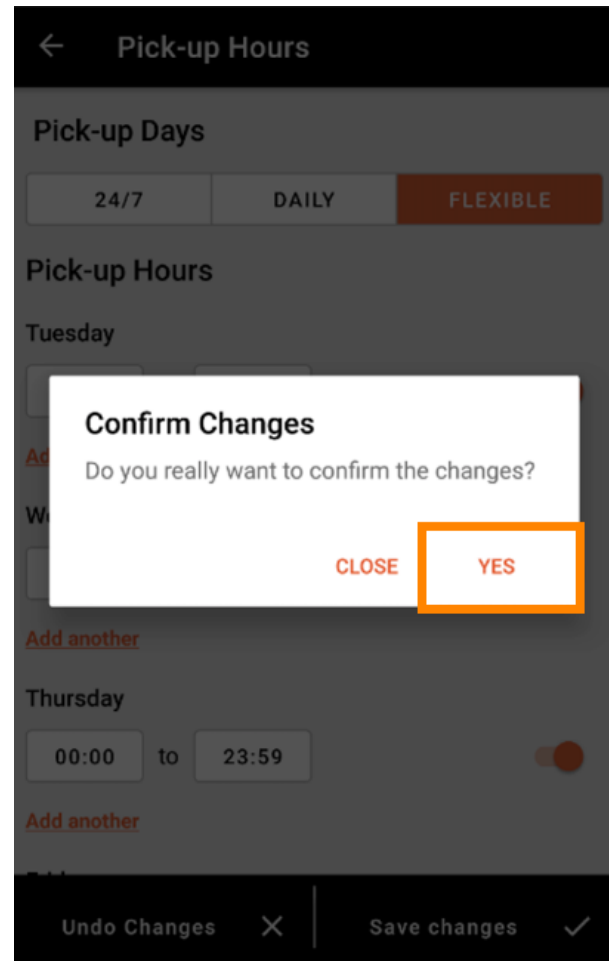

Atingeți **da** pentru a vă confirma modificările.