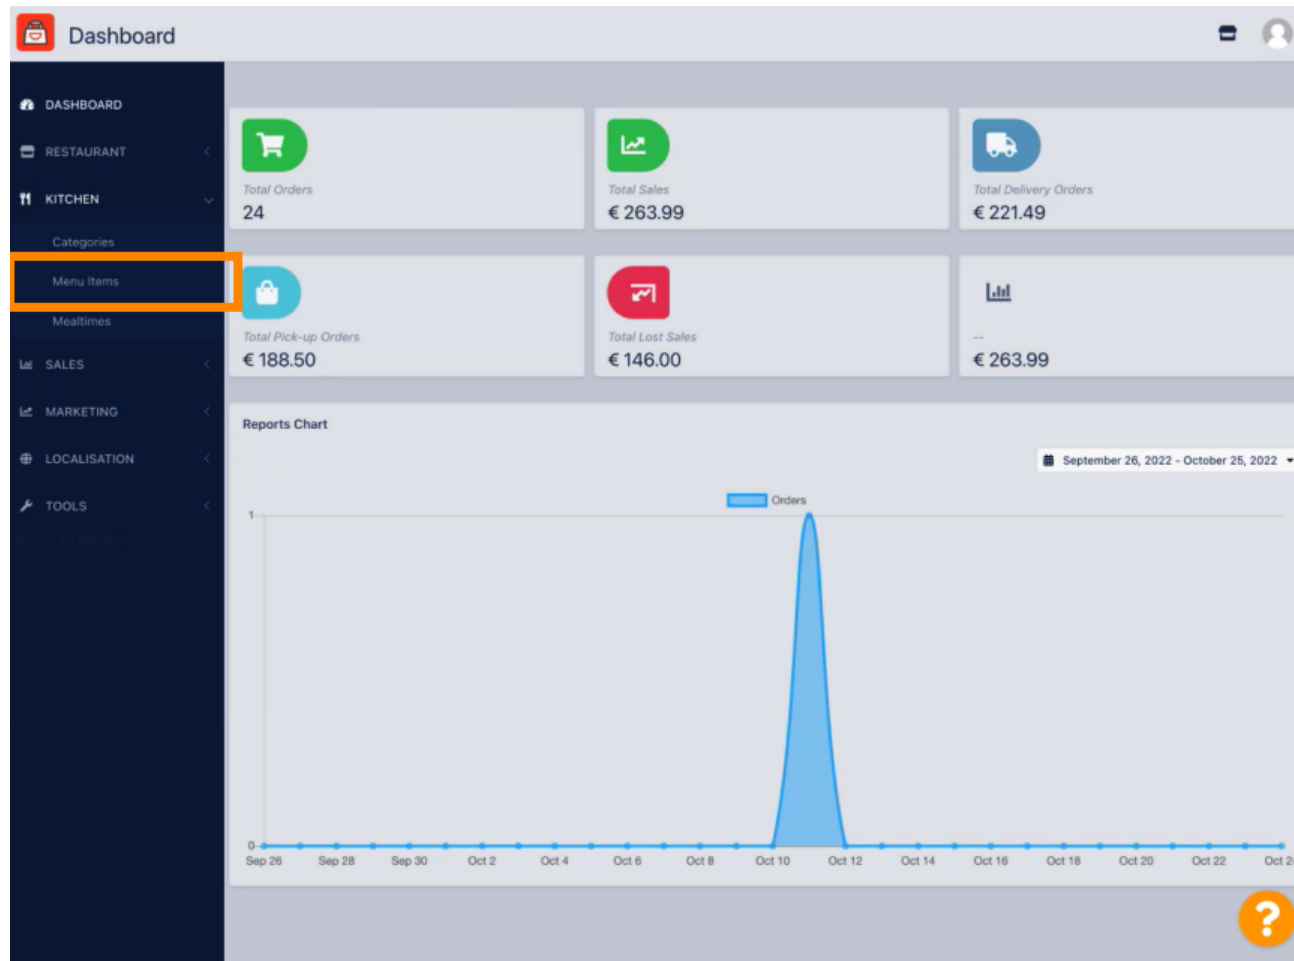

Klikněte na **položky nabídky** v části **KUCHYNĚ**.