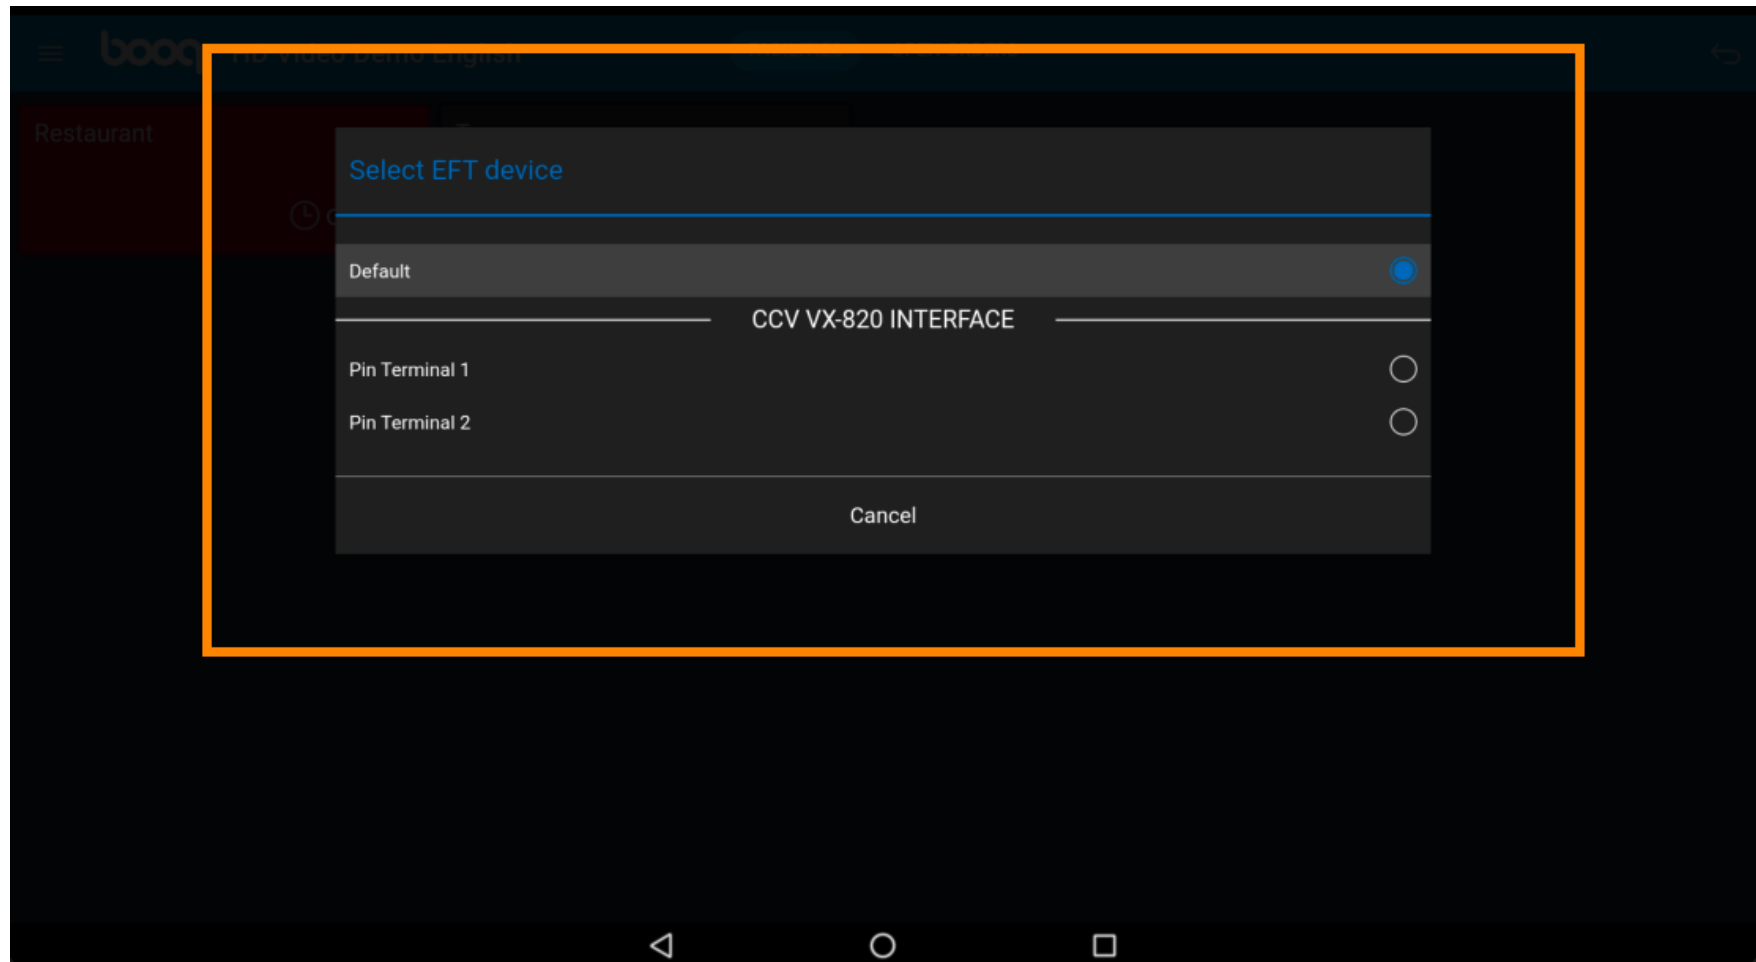

Click on the **menu icon**.

Click on **EFT devices**.

The default setting can be changed if you have a EFT pin device. Click on the preferred device. **Note: If you logout the default EFT device will be linked again**

That's it. You're done.

Scan to go to the interactive player