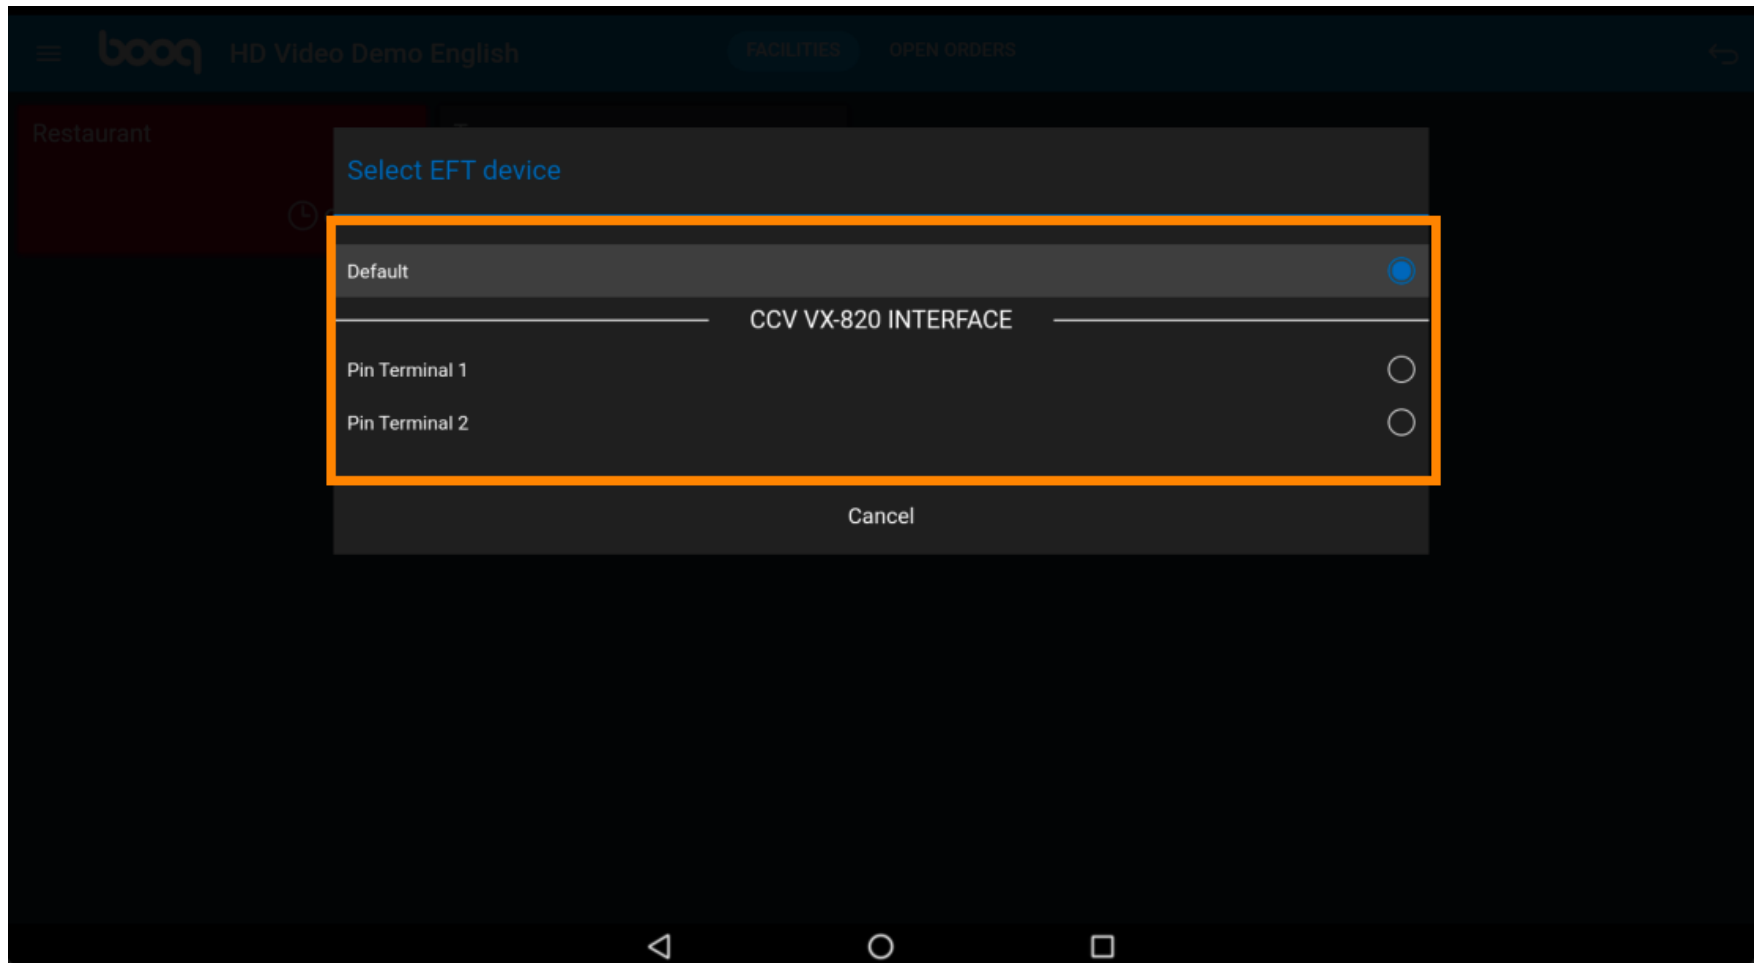

Click on the **menu icon**.

Click on **EFT devices**.

The default setting can be changed if you have a EFT pin device. Click on the preferred device. **Note: If you logout the default EFT device will be linked again**

That's it. You're done.

Scan to go to the interactive player