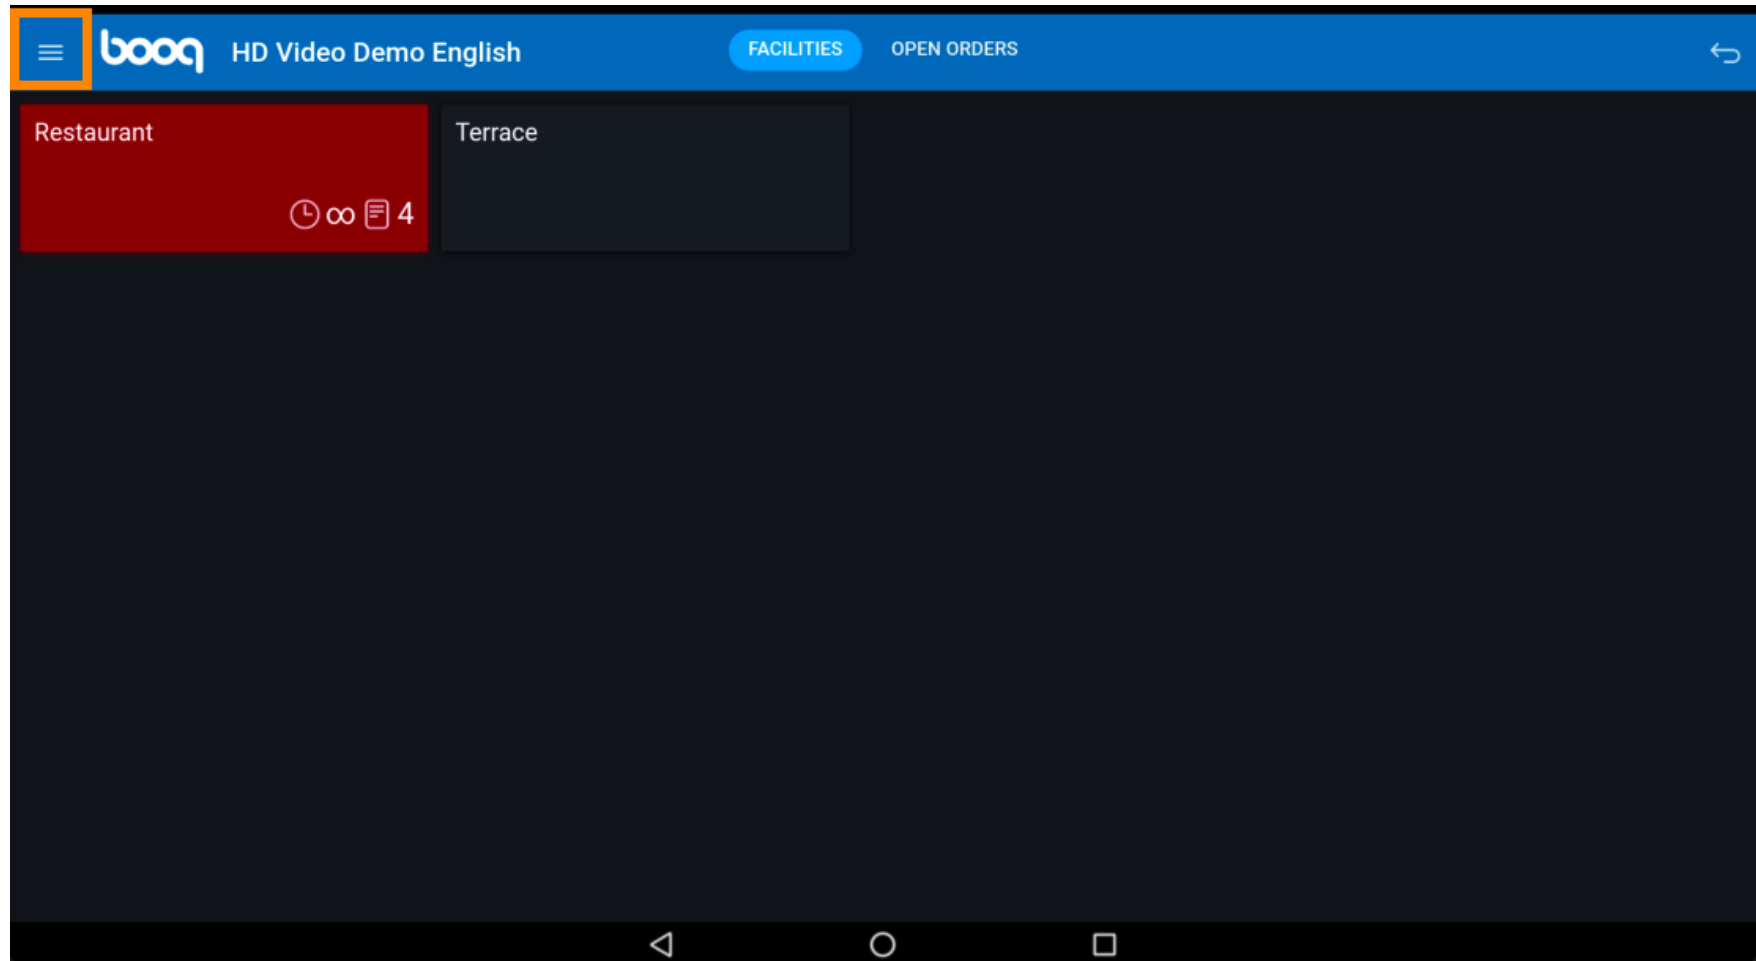

Click on the **menu icon**.

Click on **EFT devices**.

The default setting can be changed if you have a EFT pin device. Click on the preferred device. **Note: If you logout the default EFT device will be linked again**

That's it. You're done.

Scan to go to the interactive player