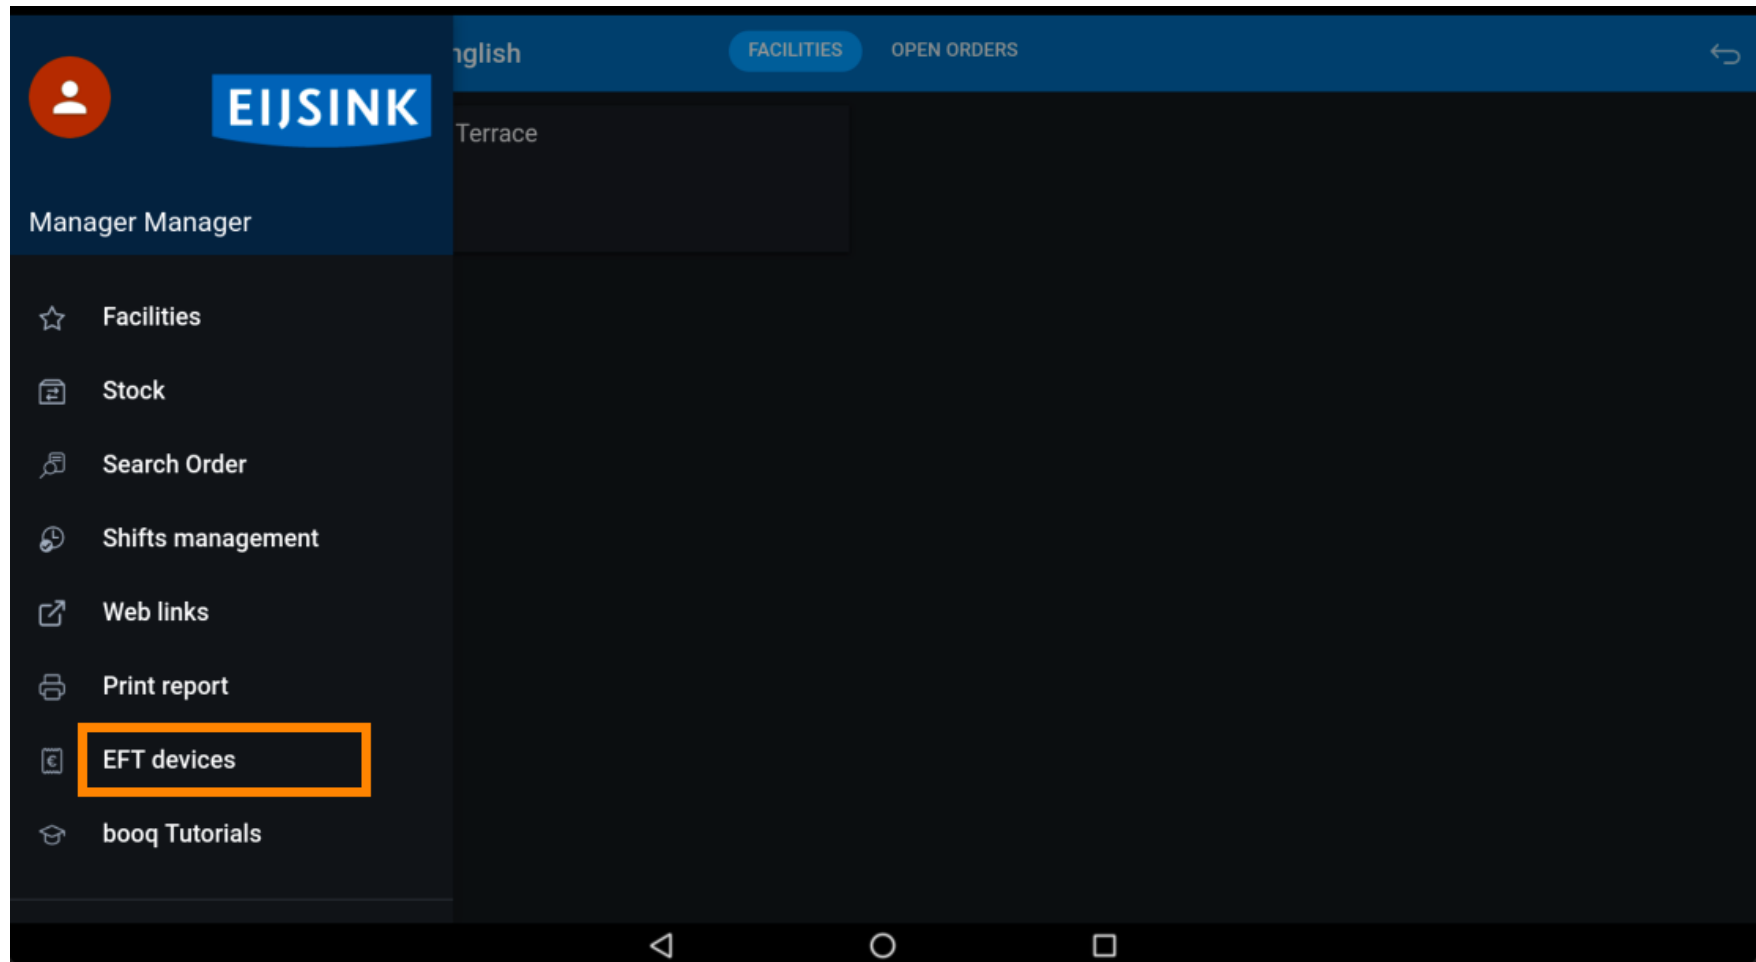

Click on the **menu icon**.

Click on **EFT devices**.

The default setting can be changed if you have a EFT pin device. Click on the preferred device. **Note: If you logout the default EFT device will be linked again**

That's it. You're done.

Scan to go to the interactive player