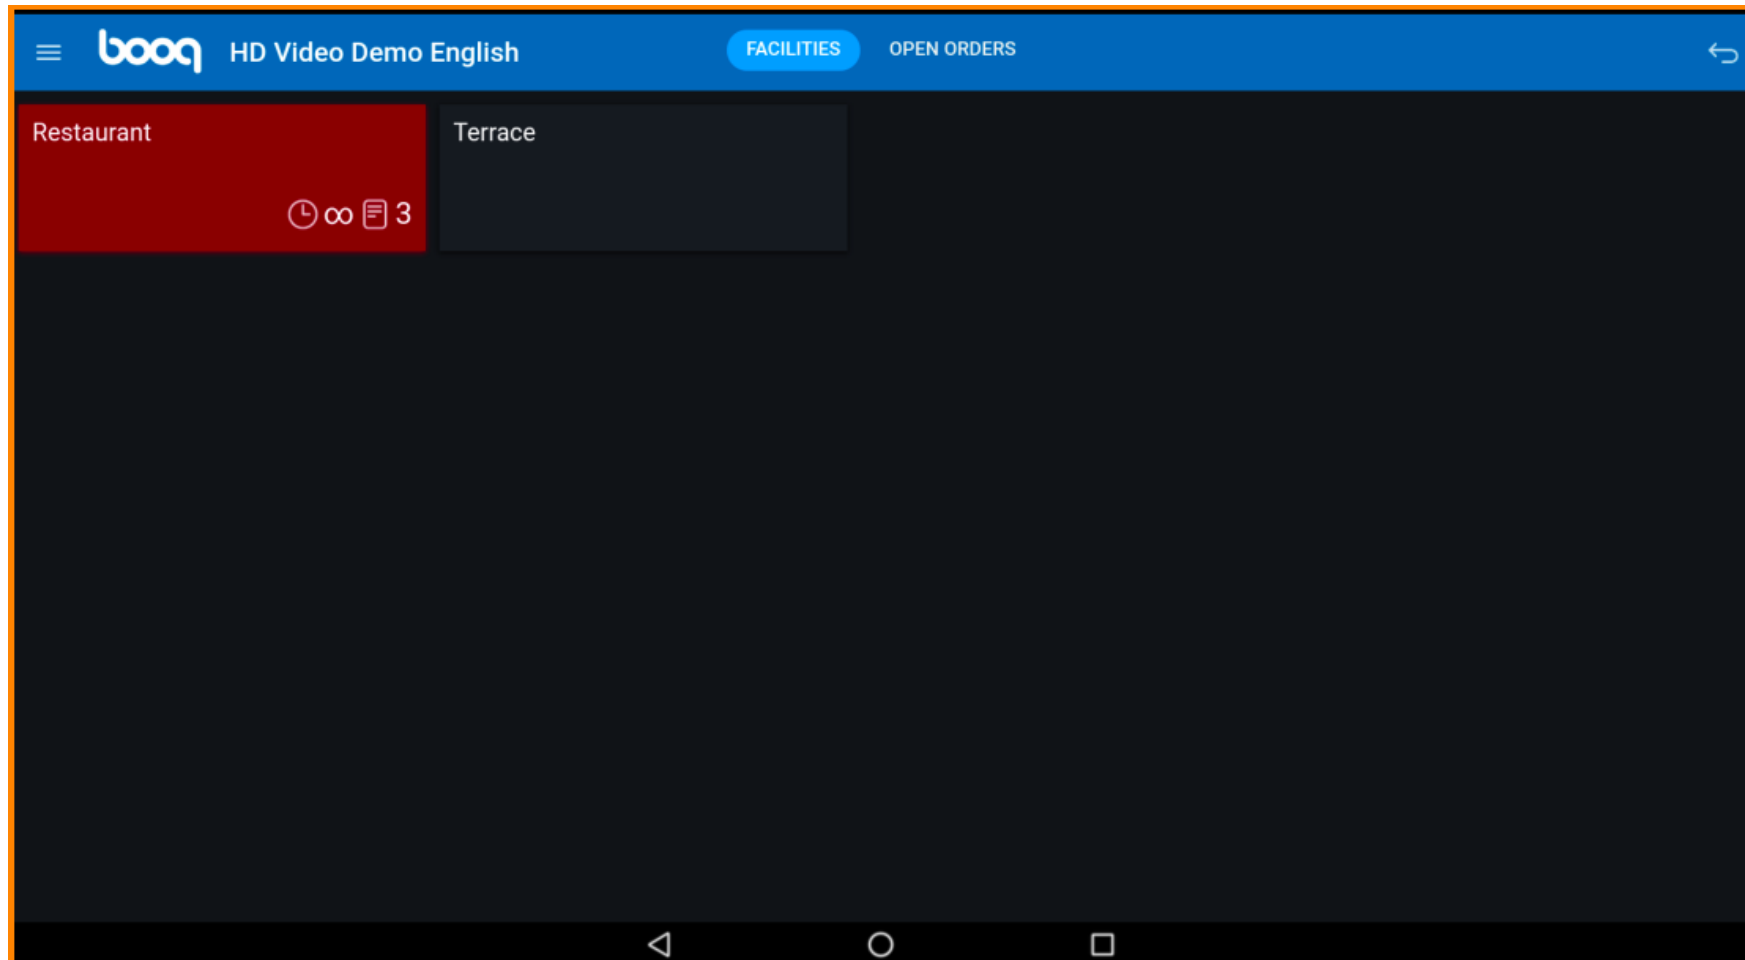

Click on the **Menu icon**.

 Select **Facilities** to always go back to the main Facility screen inside the app.

That's it. You're done.

Scan to go to the interactive player