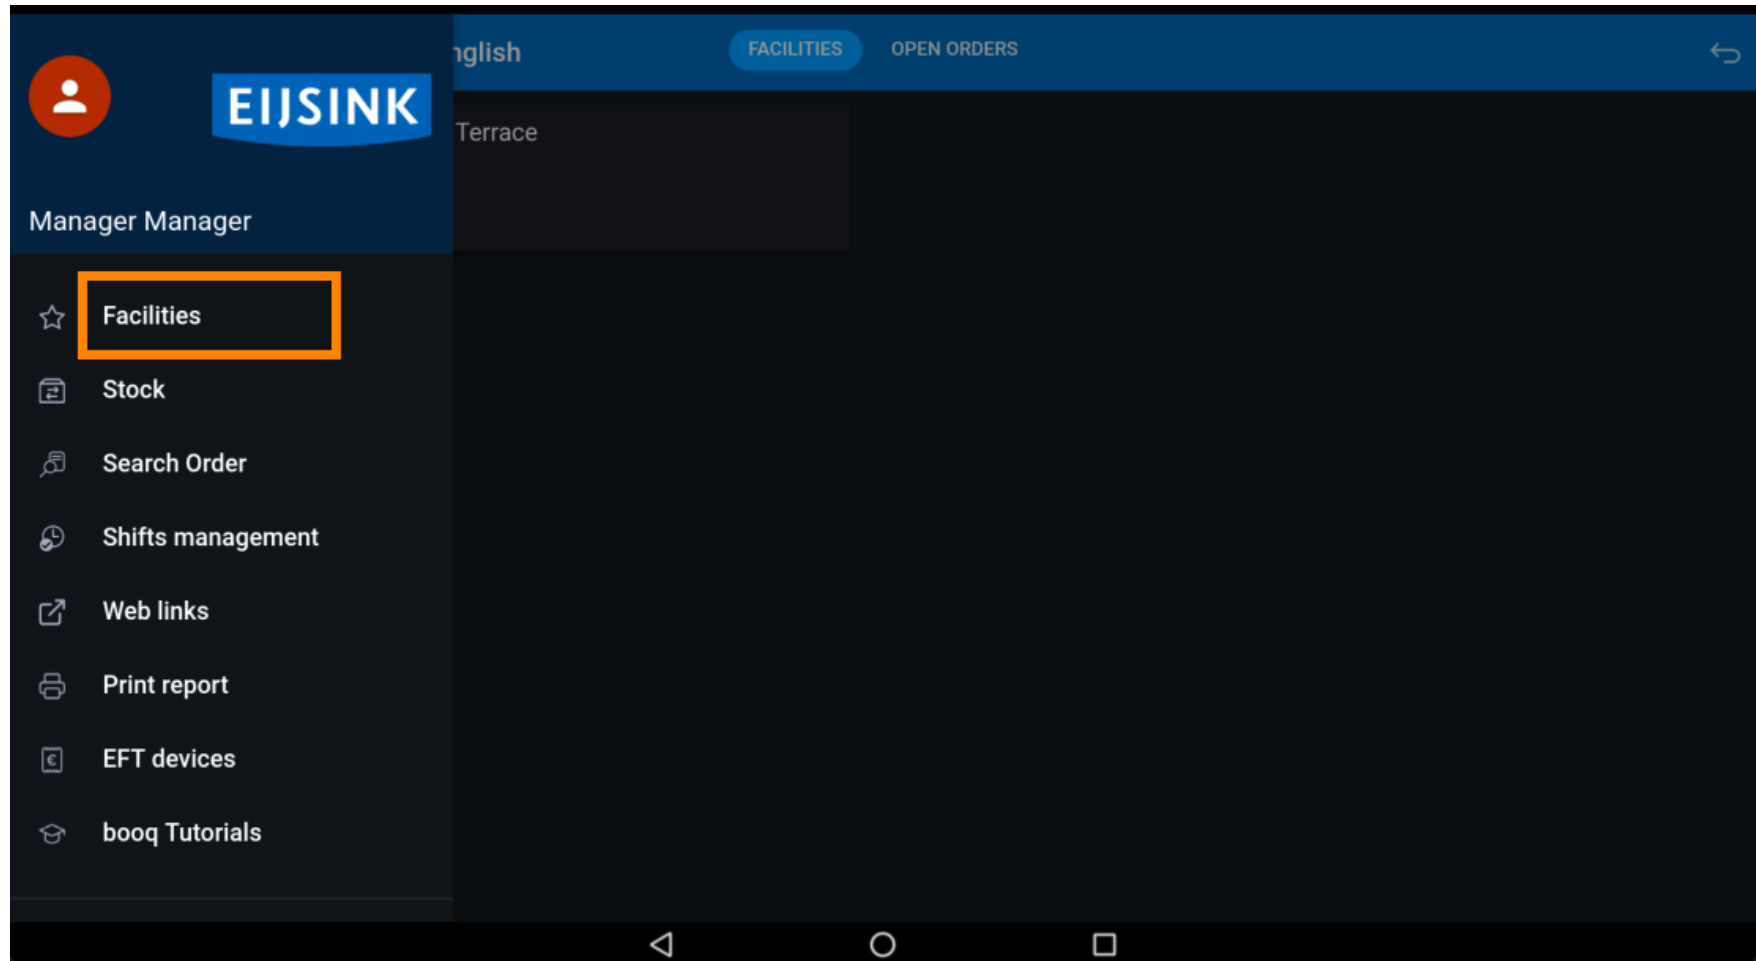

Click on the **Menu icon**.

 Select **Facilities** to always go back to the main Facility screen inside the app.

That's it. You're done.

Scan to go to the interactive player