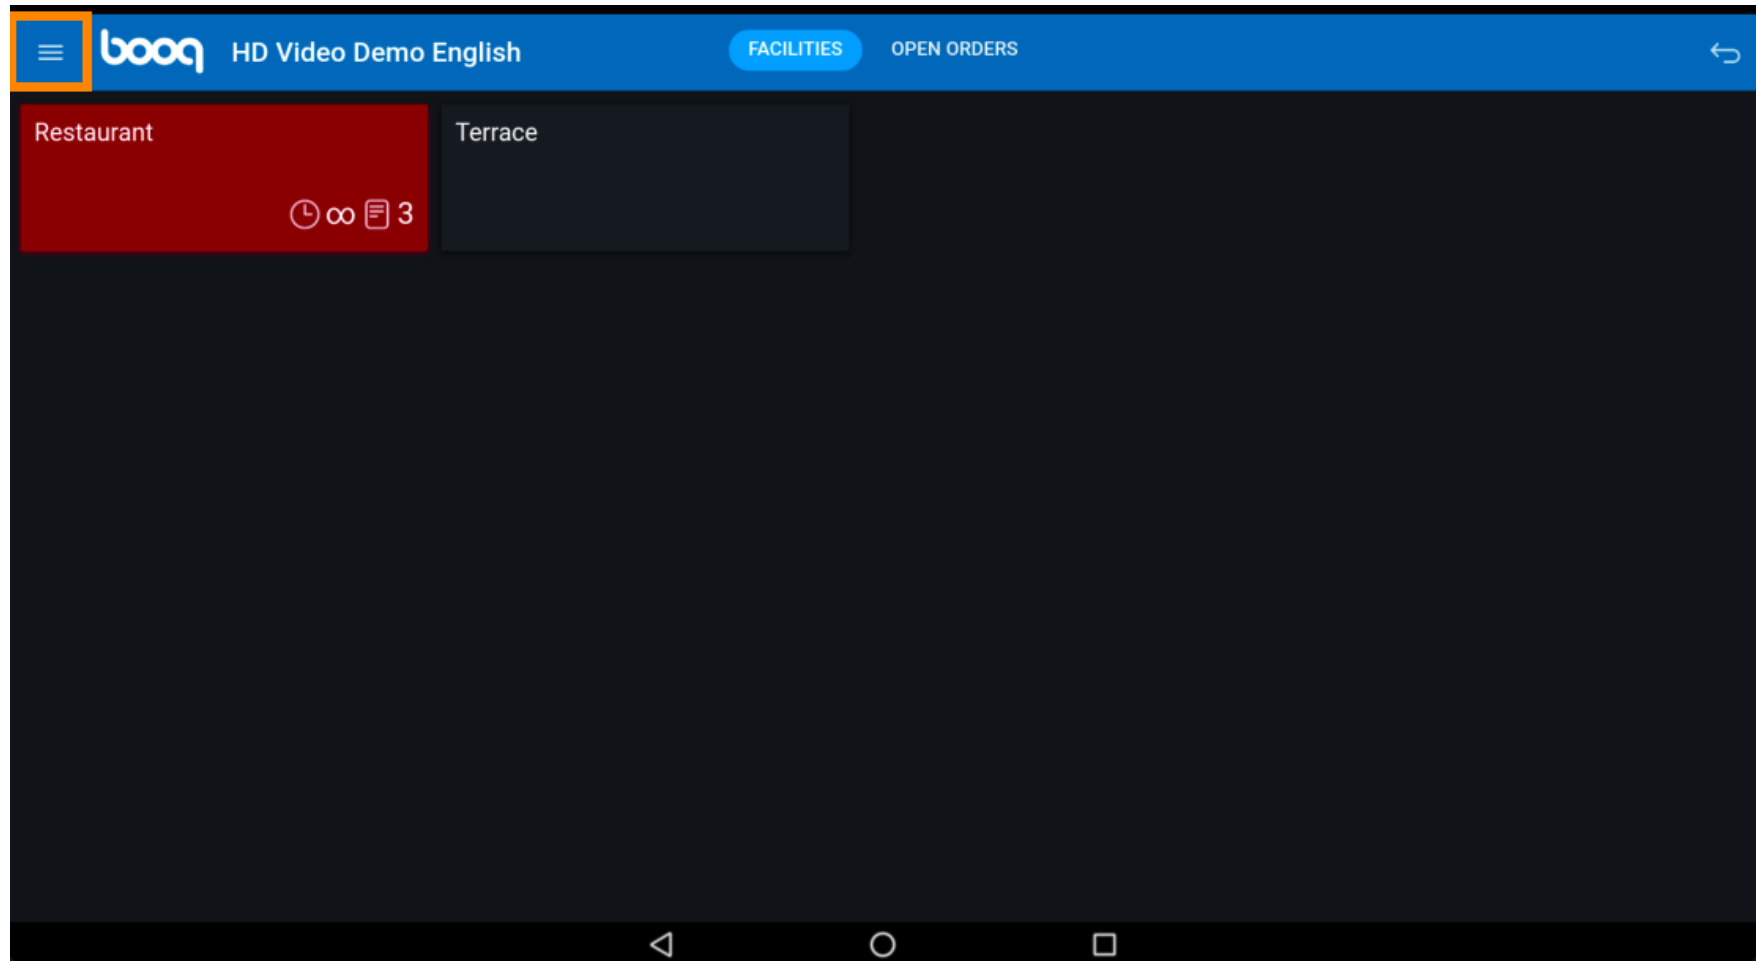

Click on the **Menu icon**.

 Select **Facilities** to always go back to the main Facility screen inside the app.

That's it. You're done.

Scan to go to the interactive player