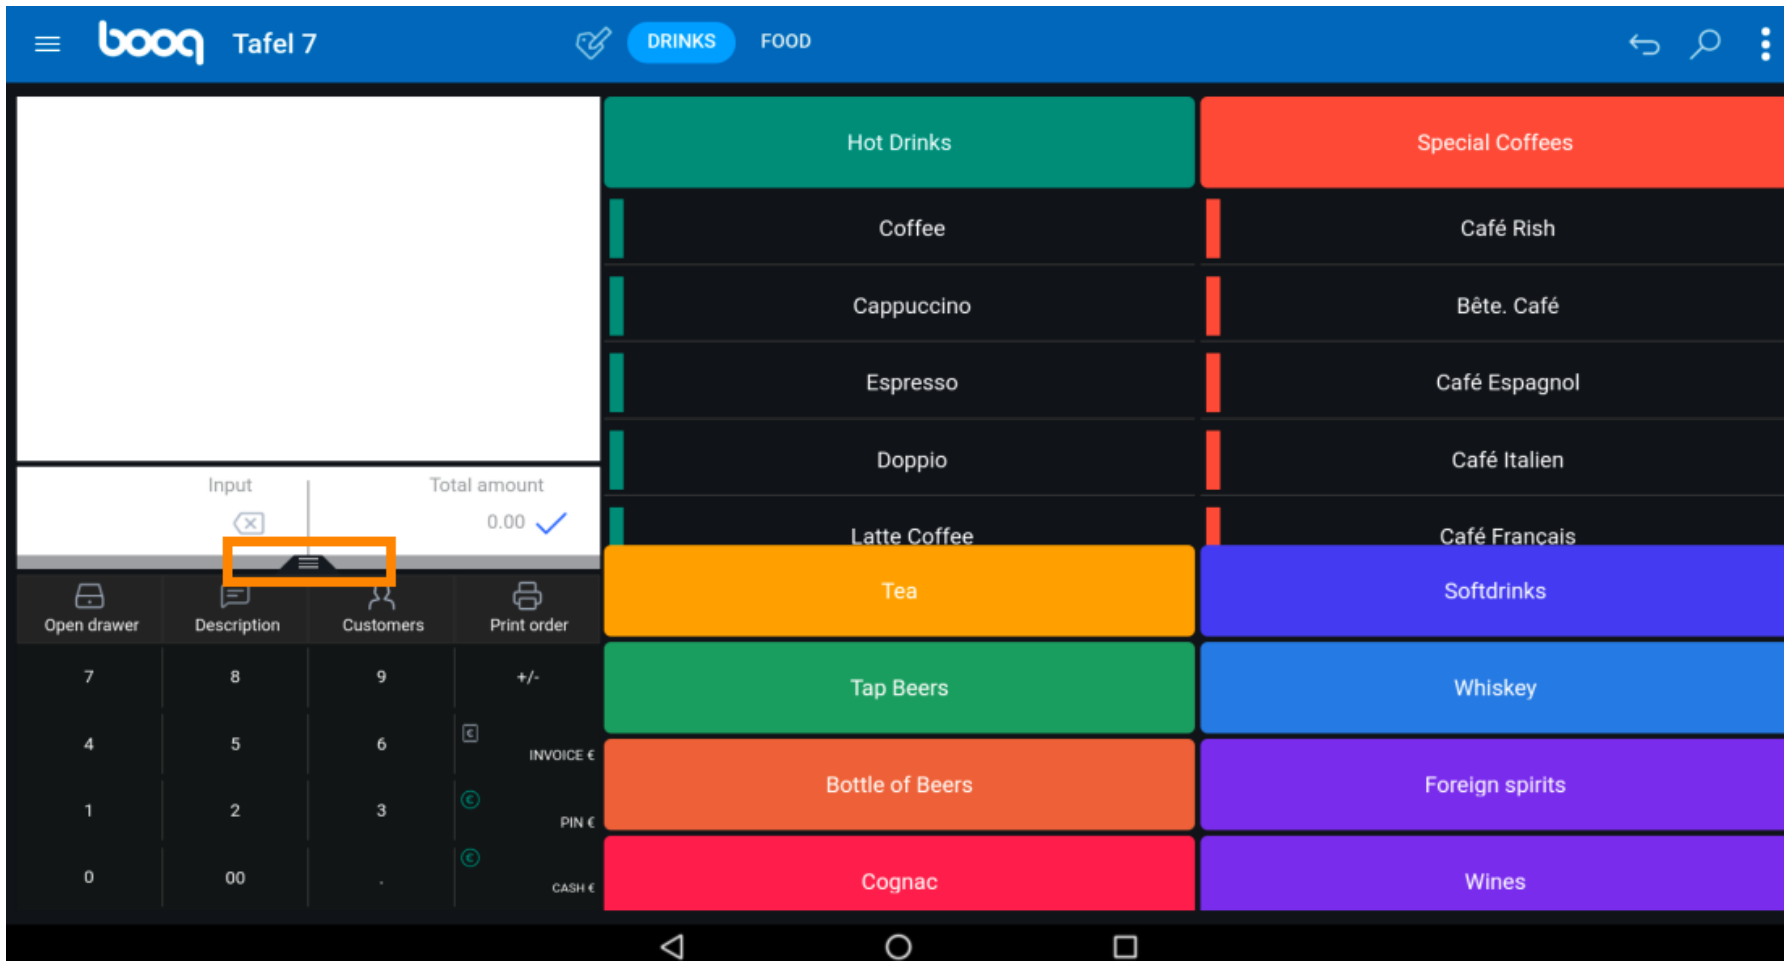

 Scrol omhoog in het **menu** om meer opties te openen.

Tik op **de drie stippen** of op **Recycling Deposit** als dit in het menu wordt weergegeven.

Tik op **Aanbetaling recyclen**.

The screenshot shows the booq POS interface for 'Tafel 7'. The top bar includes the booq logo, a menu icon, and tabs for 'DRINKS' and 'FOOD'. The main area is a grid of drink categories: Hot Drinks, Special Coffees, Coffee, Café Rish, Cappuccino, Bête. Café, Espresso, Café Espagnol, Doppio, Café Italien, Latte Coffee, Café Francais, Tea, Softdrinks, Tap Beers, Whiskey, Bottle of Beers, Foreign spirits, Cognac, and Wines. A bottom menu contains various actions: Open drawer, Description, Customers, Print order, Number of gue..., Price level, Page, Take away time, Recycling deposits, Cash actions, Balance, and Delivery time. The 'Recycling deposits' option is highlighted with an orange box. The bottom left shows a numeric keypad (7-0) and a status bar with INVOICE €, PIN €, and CASH €.

The screenshot shows the booq POS interface for 'Tafel 7'. The top bar includes the booq logo, a checkmark icon, and tabs for 'DRINKS' and 'FOOD'. A 'Deposit refund' summary is highlighted with an orange border, showing a total amount of -0.45. The main menu is organized into categories: Hot Drinks, Special Coffees, Tea, Tap Beers, Bottle of Beers, Cognac, Coffee, Cappuccino, Espresso, Doppio, Latte Coffee, Softdrinks, Whiskey, Foreign spirits, and Wines. A bottom toolbar contains various functions like Discount, Split order, Description, Customers, Print order, Number of guests, Price level, Divide amount, Pager number, Select table, Balance, and a numeric keypad.