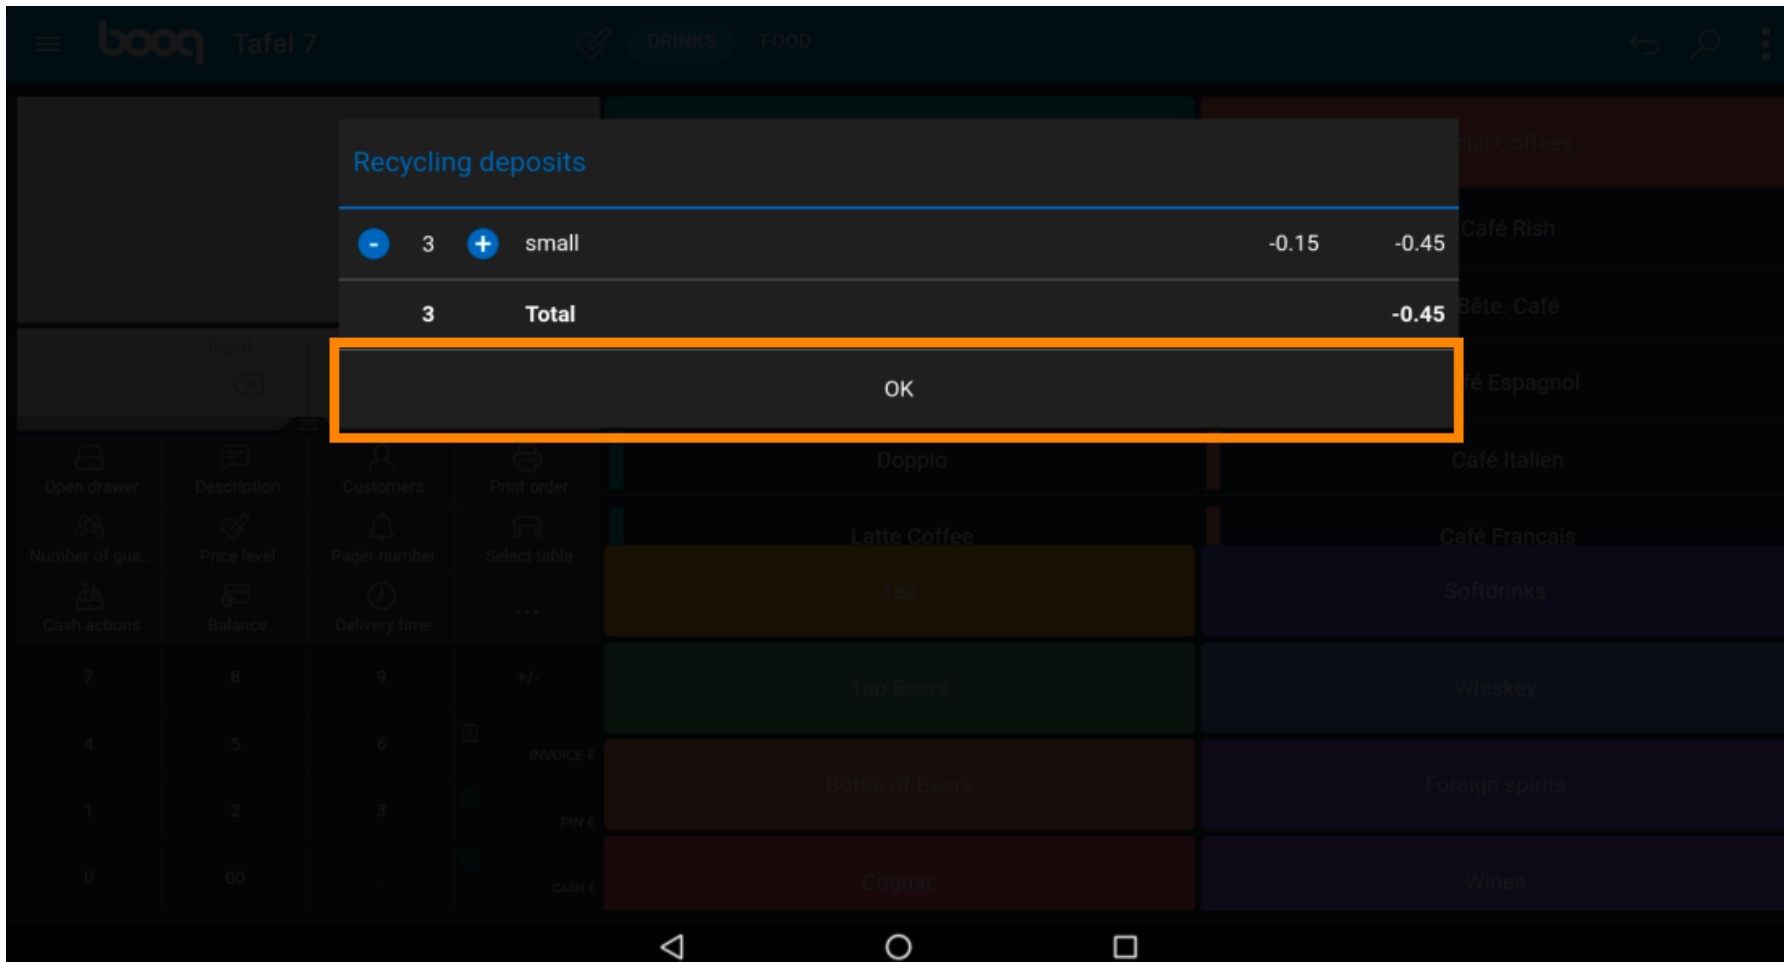

Ga verder door op **OK** te tikken .