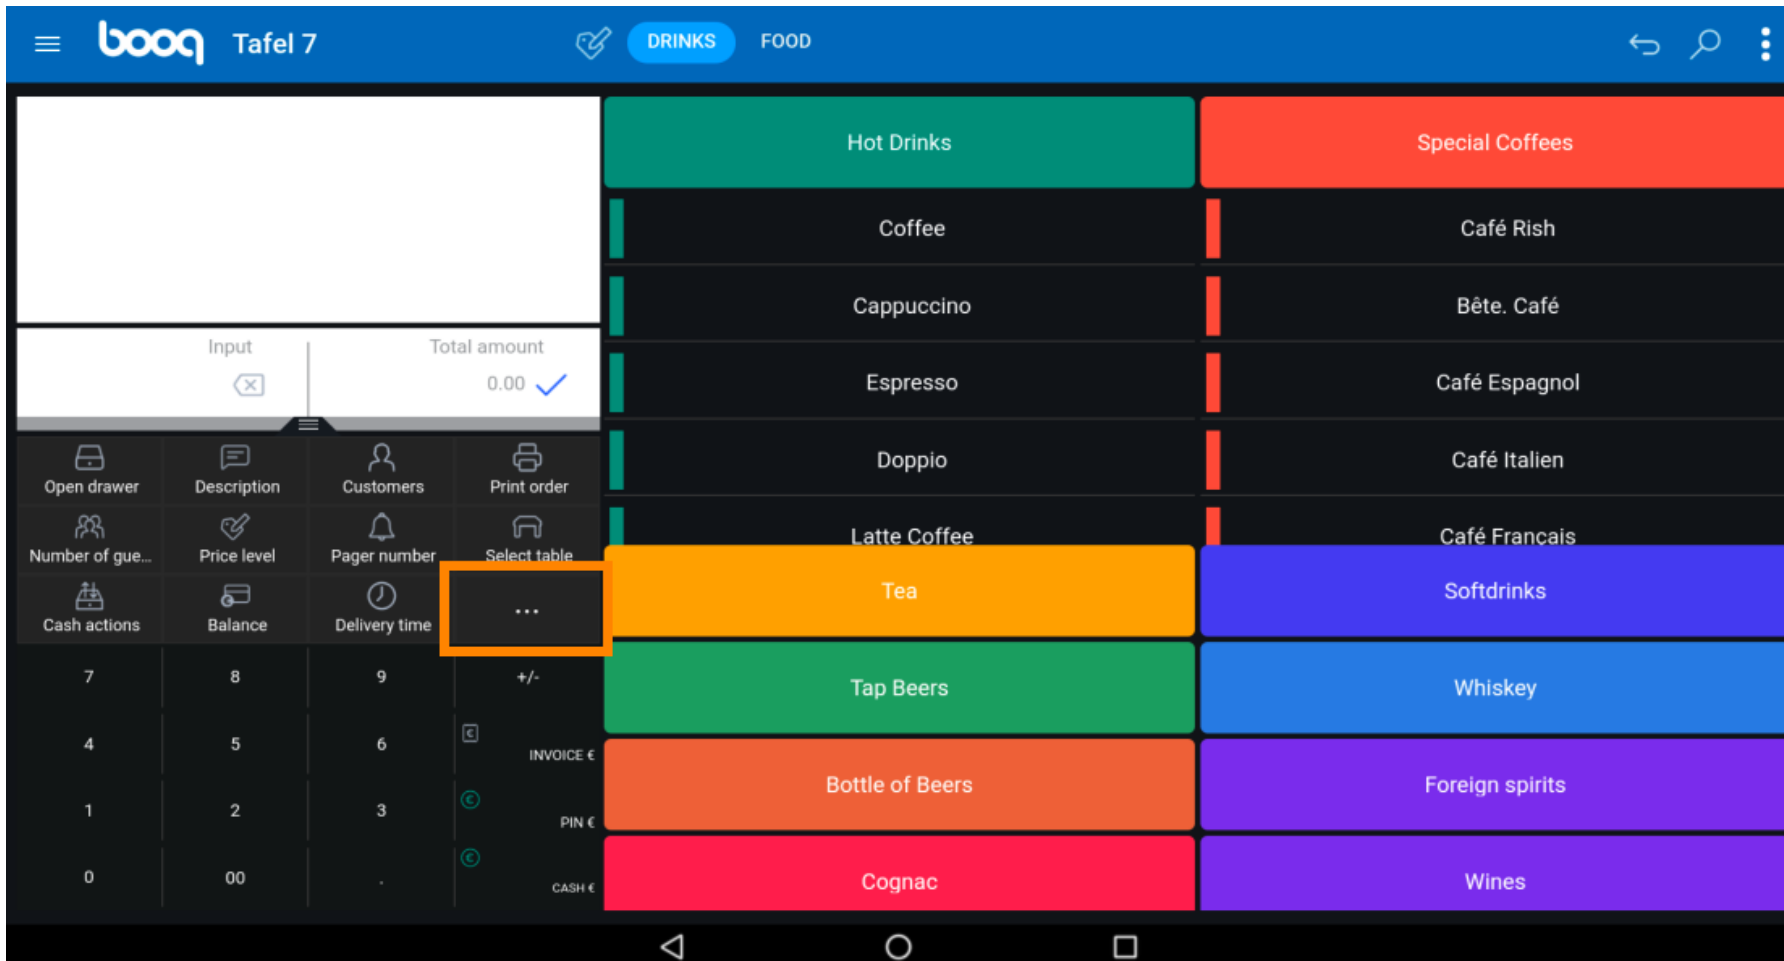

 Scrol omhoog in het **menu** om meer opties te openen.

Tik op **de drie stippen** of op **Recycling Deposit** als dit in het menu wordt weergegeven.

Tik op **Aanbetaling recyclen**.

The screenshot shows the booq POS interface for 'Tafel 7'. The top bar includes the booq logo, a menu icon, and tabs for 'DRINKS' and 'FOOD'. The main area is a grid of drink categories: Hot Drinks, Special Coffees, Coffee, Café Rish, Cappuccino, Bête. Café, Espresso, Café Espagnol, Doppio, Café Italien, Latte Coffee, Café Francais, Tea, Softdrinks, Tap Beers, Whiskey, Bottle of Beers, Foreign spirits, Cognac, and Wines. A bottom menu contains various actions: Open drawer, Description, Customers, Print order, Number of gue..., Price level, Page, Take away time, Recycling deposits, Cash actions, Balance, and Delivery time. The 'Recycling deposits' option is highlighted with an orange box. The bottom left shows a numeric keypad (7-0) and a status bar with INVOICE €, PIN €, and CASH €.

The screenshot shows the booq POS interface for 'Tafel 7'. The top bar includes the booq logo, a checkmark icon, and tabs for 'DRINKS' and 'FOOD'. A 'Deposit refund' summary is highlighted with an orange border, showing a total amount of -0.45. The main menu is organized into categories: Hot Drinks, Special Coffees, Tea, Tap Beers, Bottle of Beers, Cognac, Coffee, Cappuccino, Espresso, Doppio, Latte Coffee, Softdrinks, Whiskey, Foreign spirits, and Wines. A bottom toolbar contains various functions like Discount, Split order, Description, Customers, Print order, Number of guests, Price level, Divide amount, Pager number, Select table, Balance, and a numeric keypad.