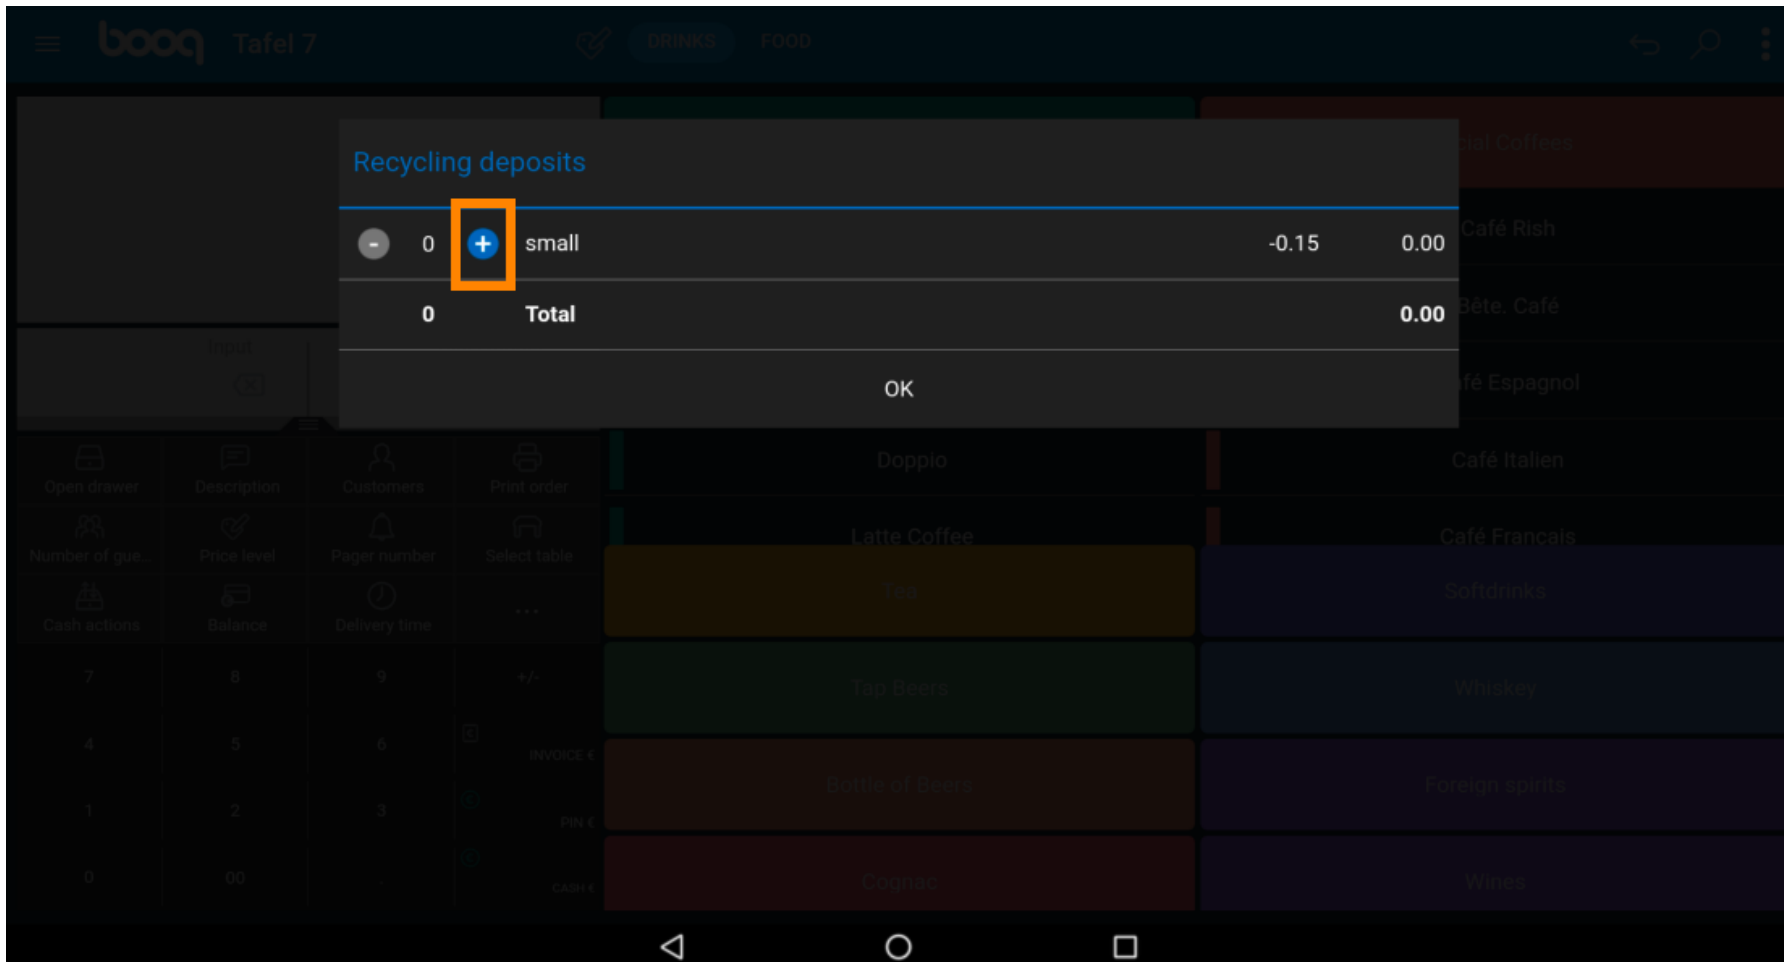

Vul nu hier het bedrag van de **Recycling Deposito in** door op het **plus-icoon** te tikken .