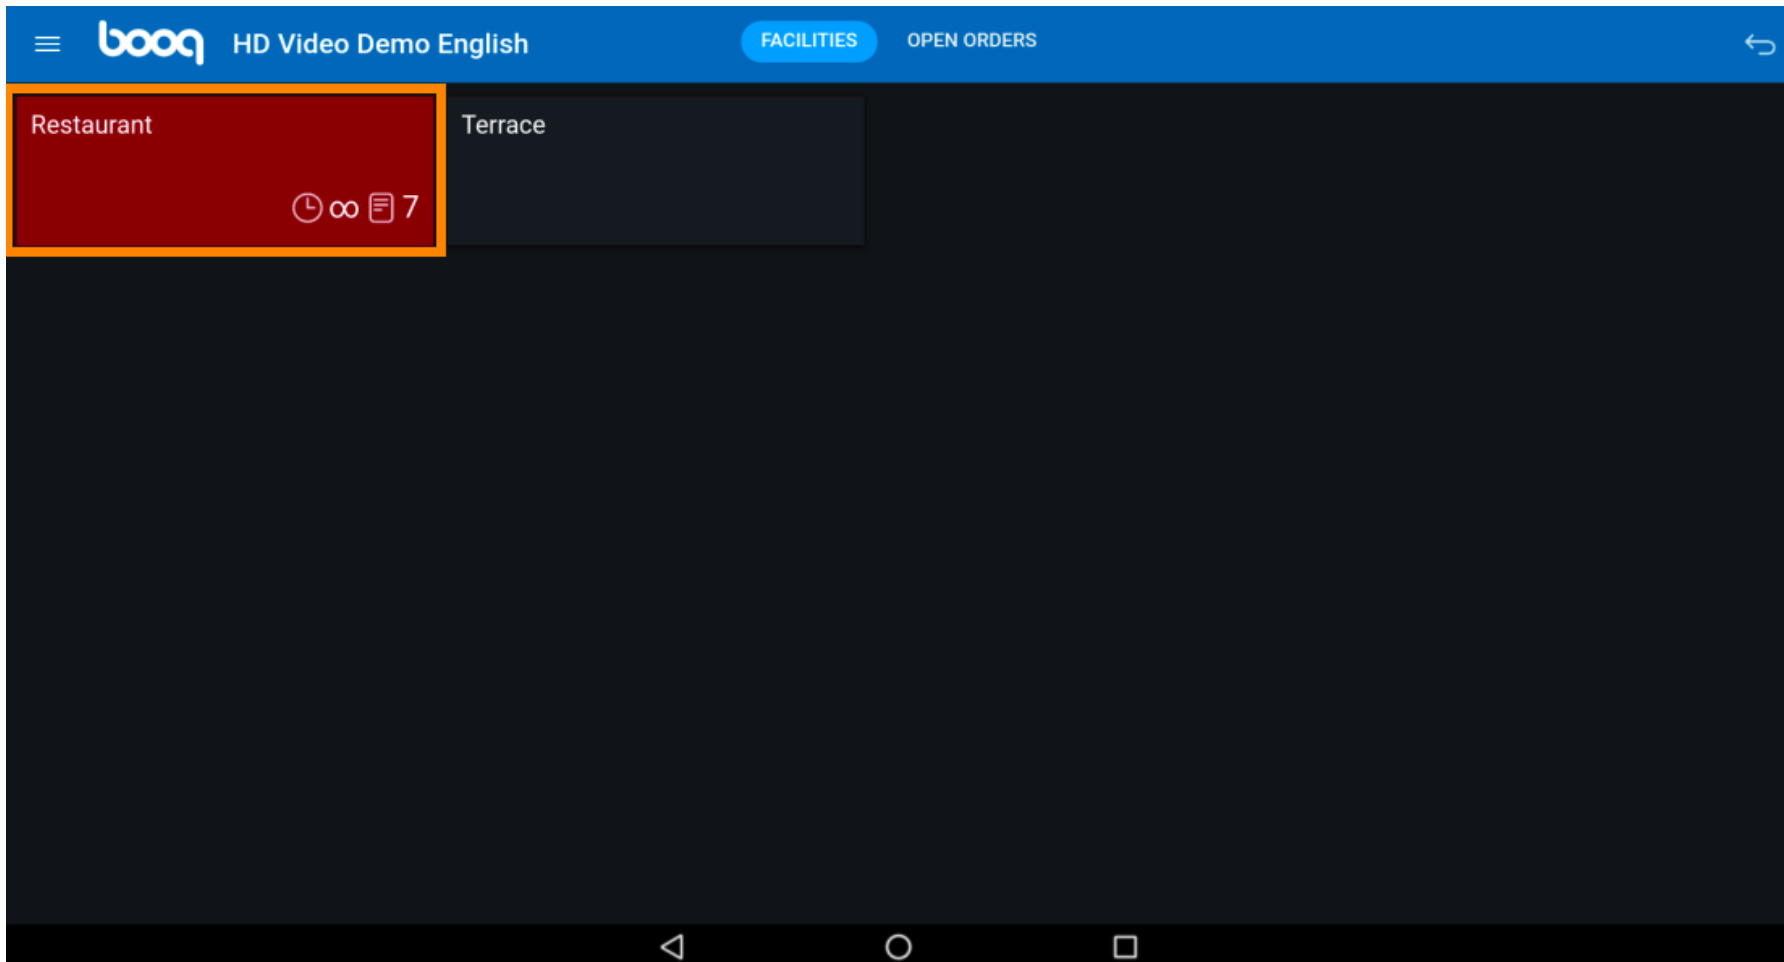

Tik op uw **voorkeursgebied** .