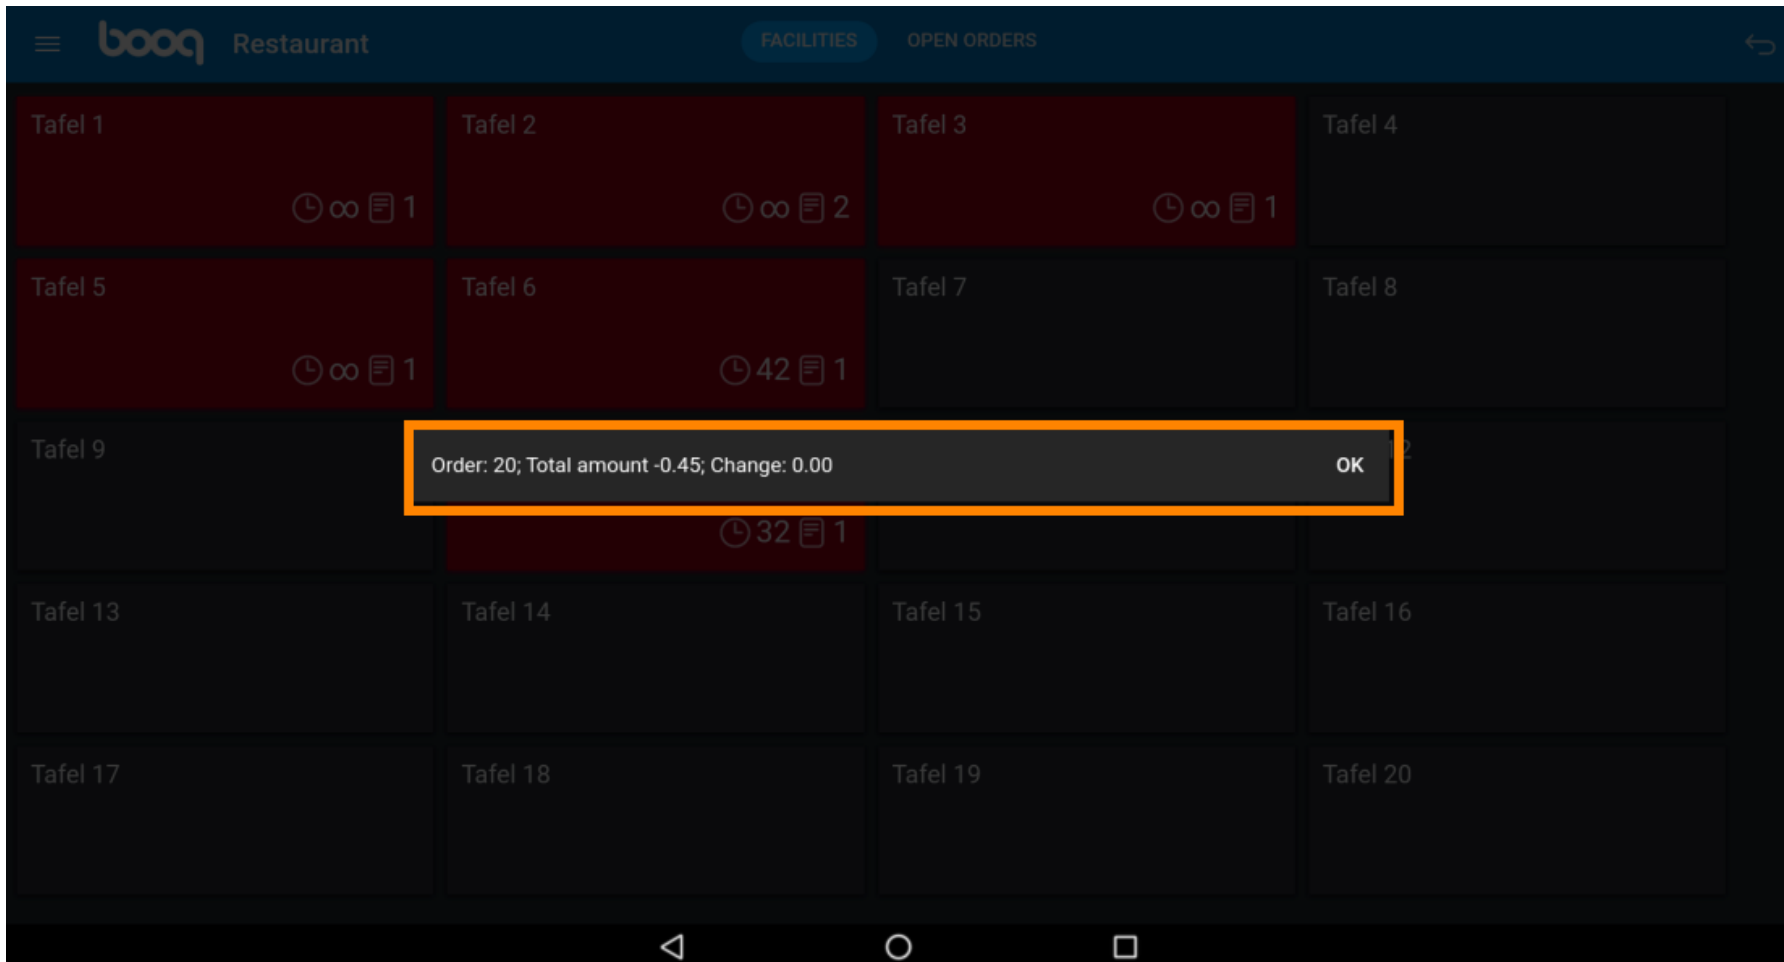

Bevestig door op OK te tikken .