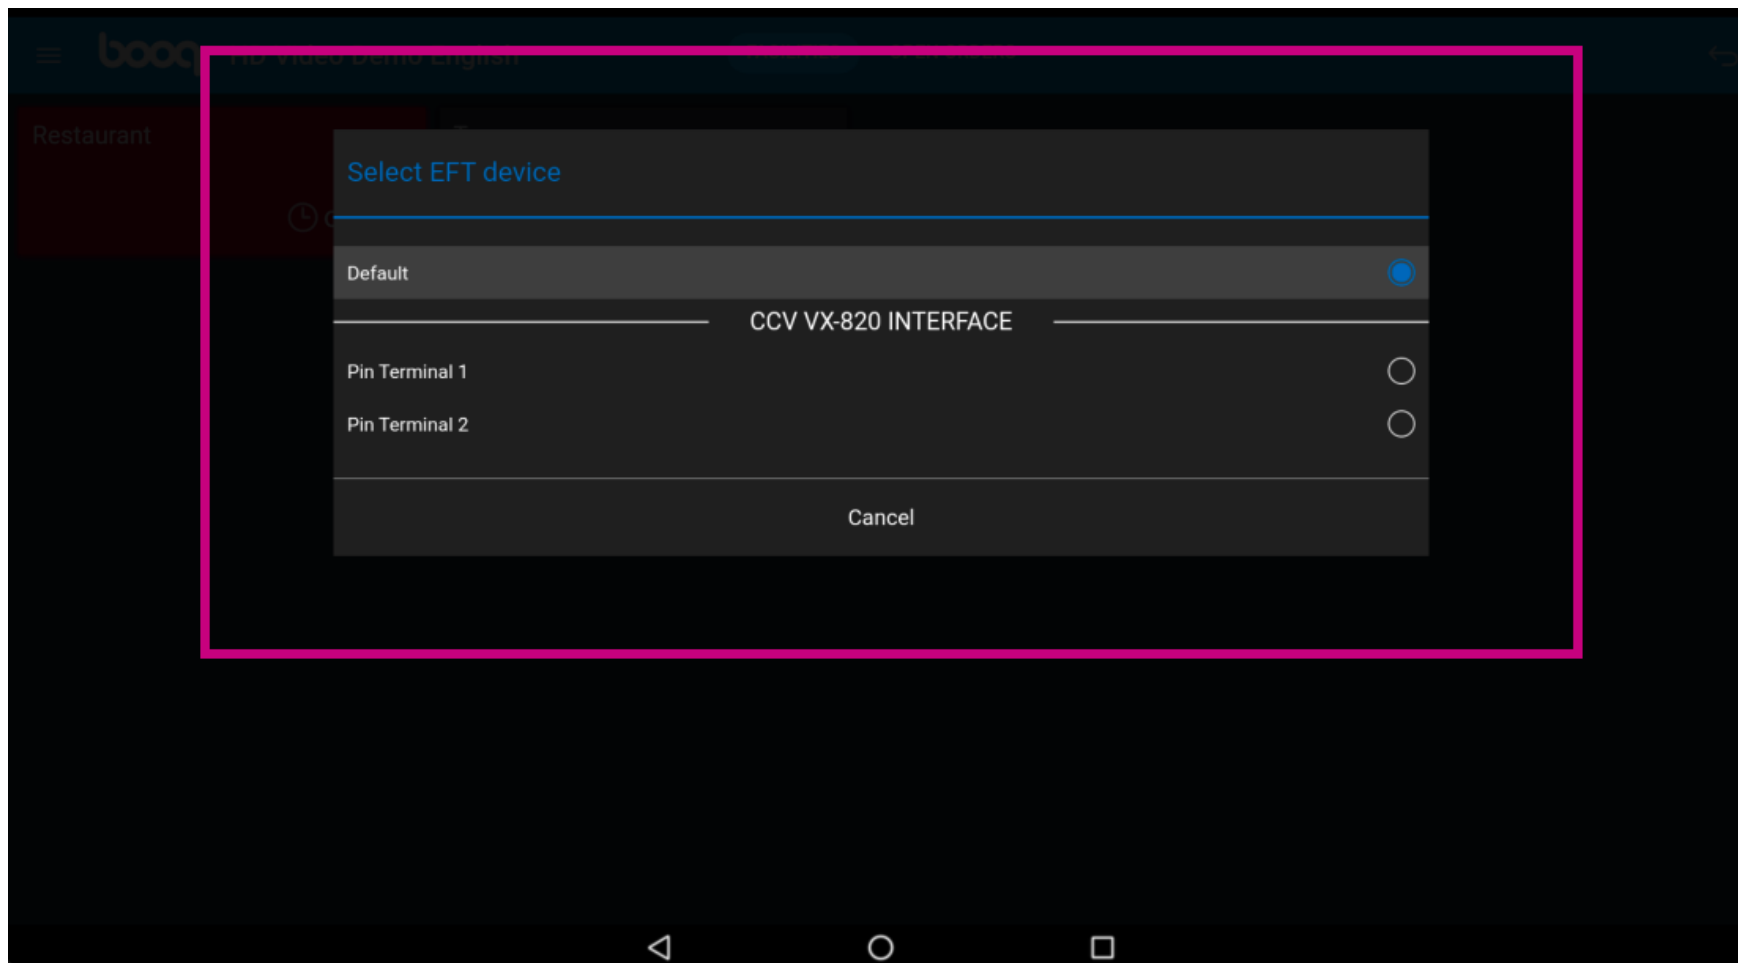

Click on the **menu icon**.

Click on **EFT devices**.

The default setting can be changed if you have a EFT pin device. Click on the preferred device. **Note: If you logout the default EFT device will be linked again**

That's it. You're done.

Scan to go to the interactive player