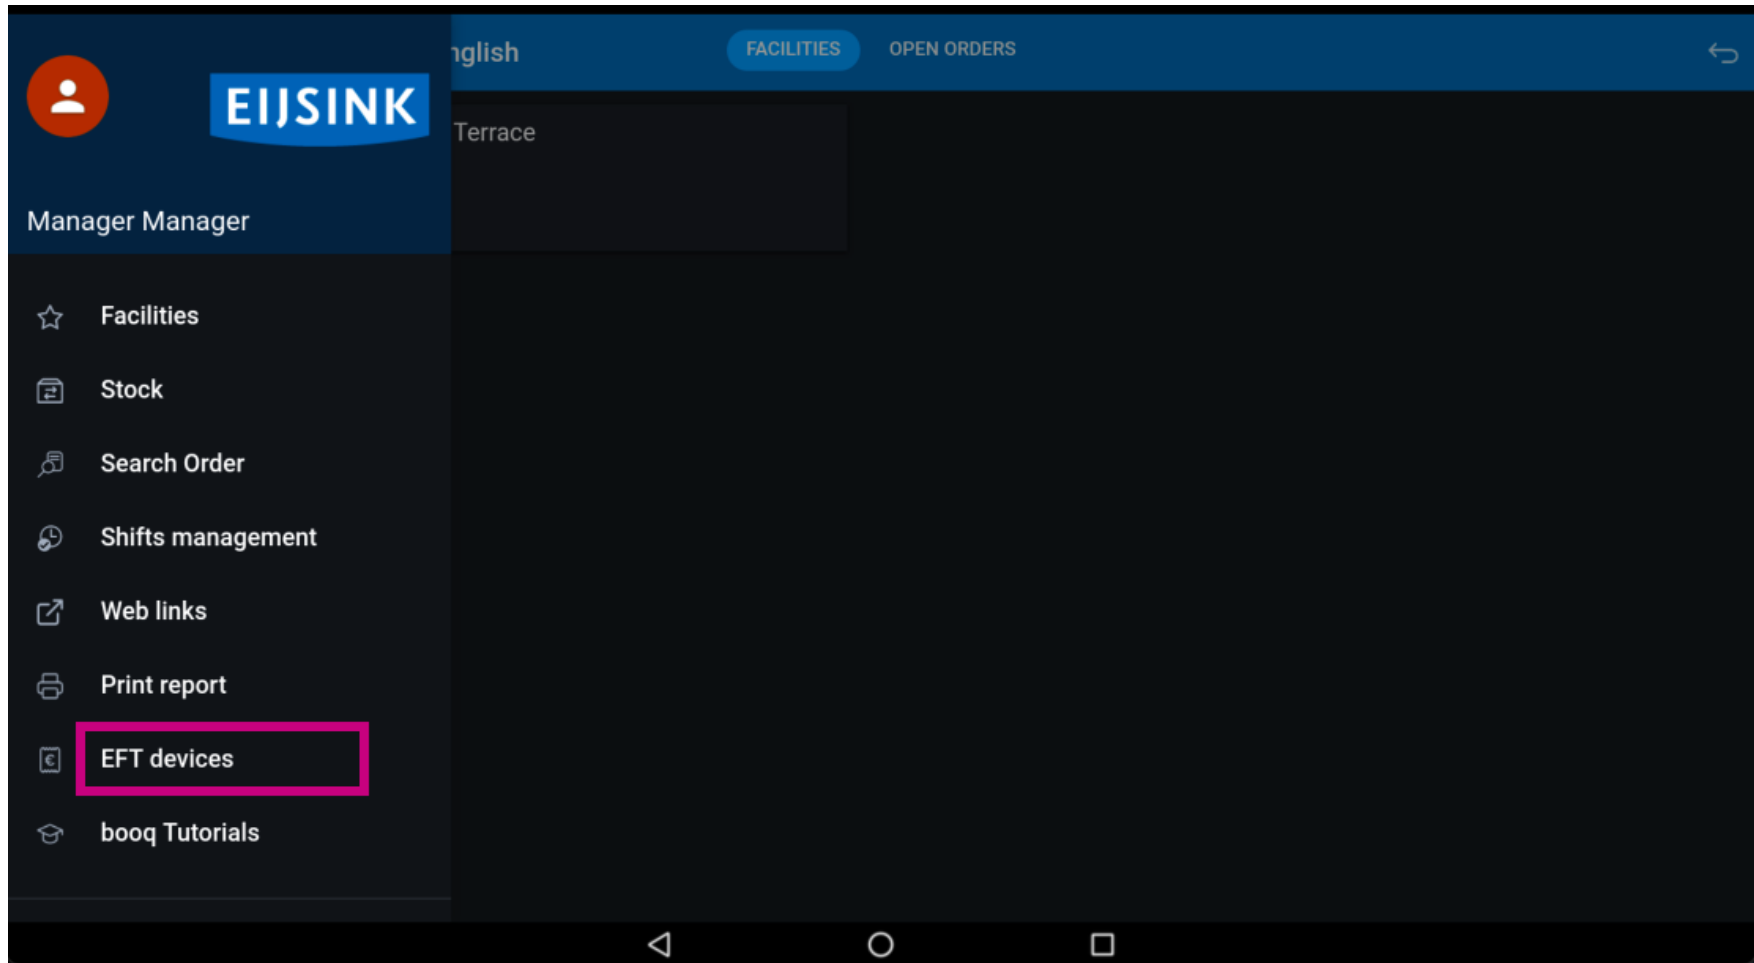

Click on the **menu icon**.

Click on **EFT devices**.

The default setting can be changed if you have a EFT pin device. Click on the preferred device. **Note: If you logout the default EFT device will be linked again**

That's it. You're done.

Scan to go to the interactive player