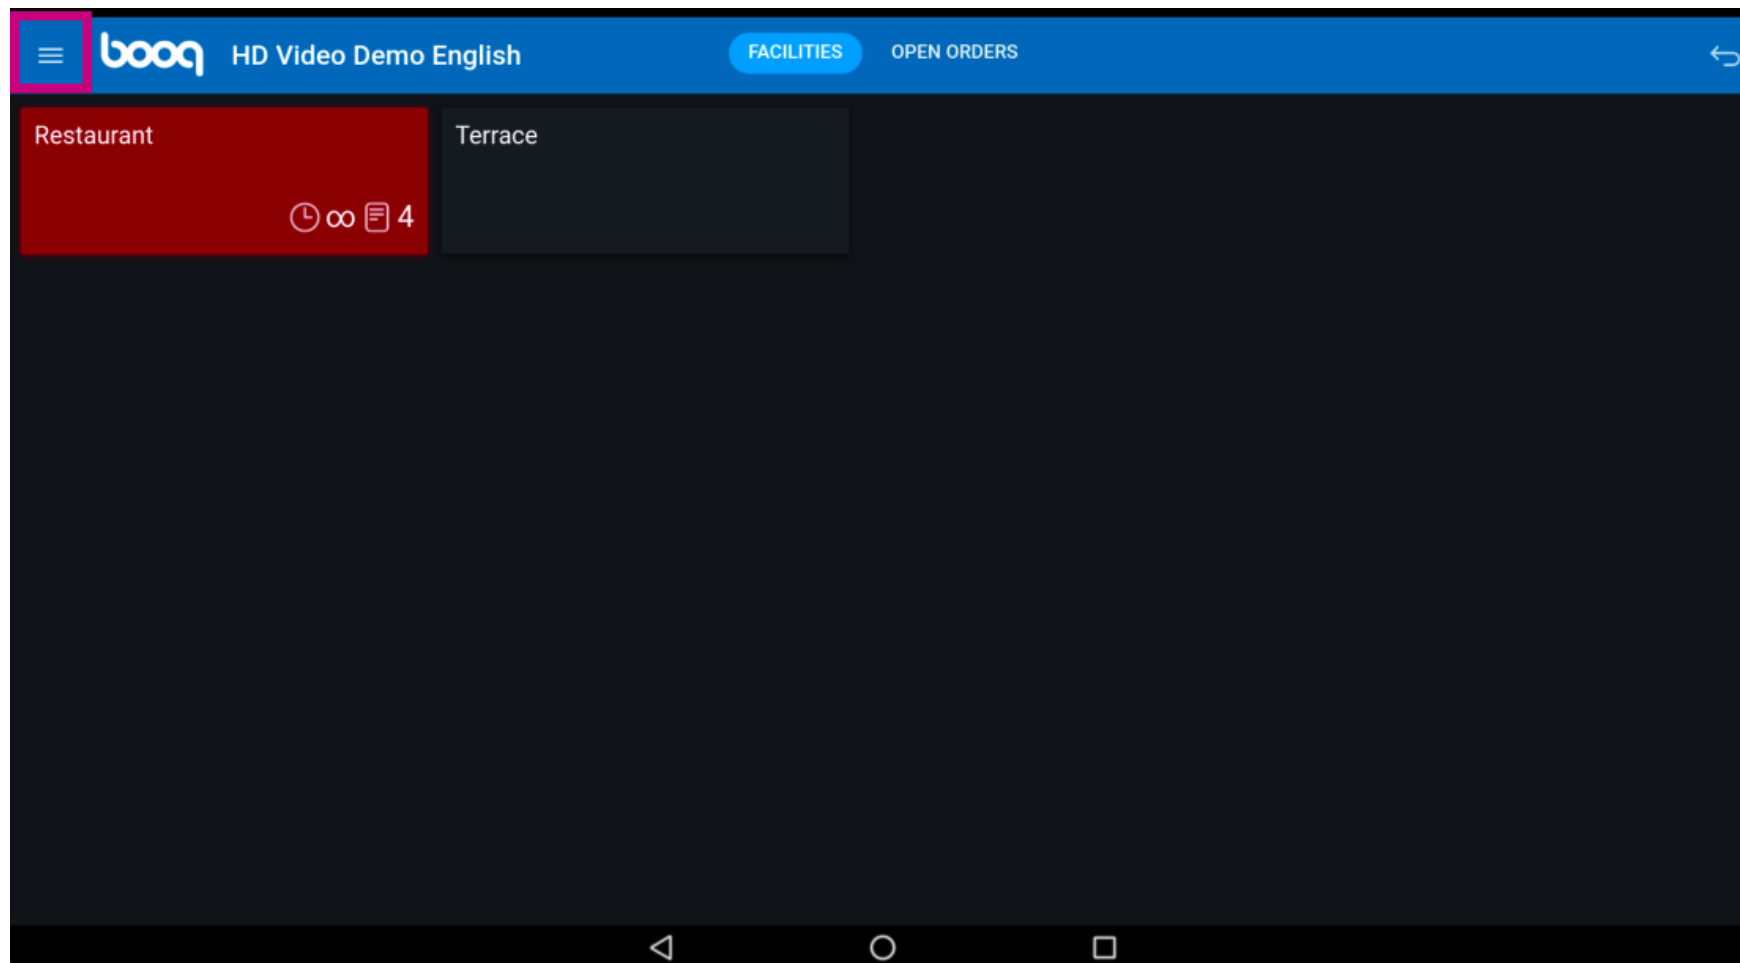

Click on the **menu icon**.

Click on **EFT devices**.

The default setting can be changed if you have a EFT pin device. Click on the preferred device. **Note: If you logout the default EFT device will be linked again**

That's it. You're done.

Scan to go to the interactive player