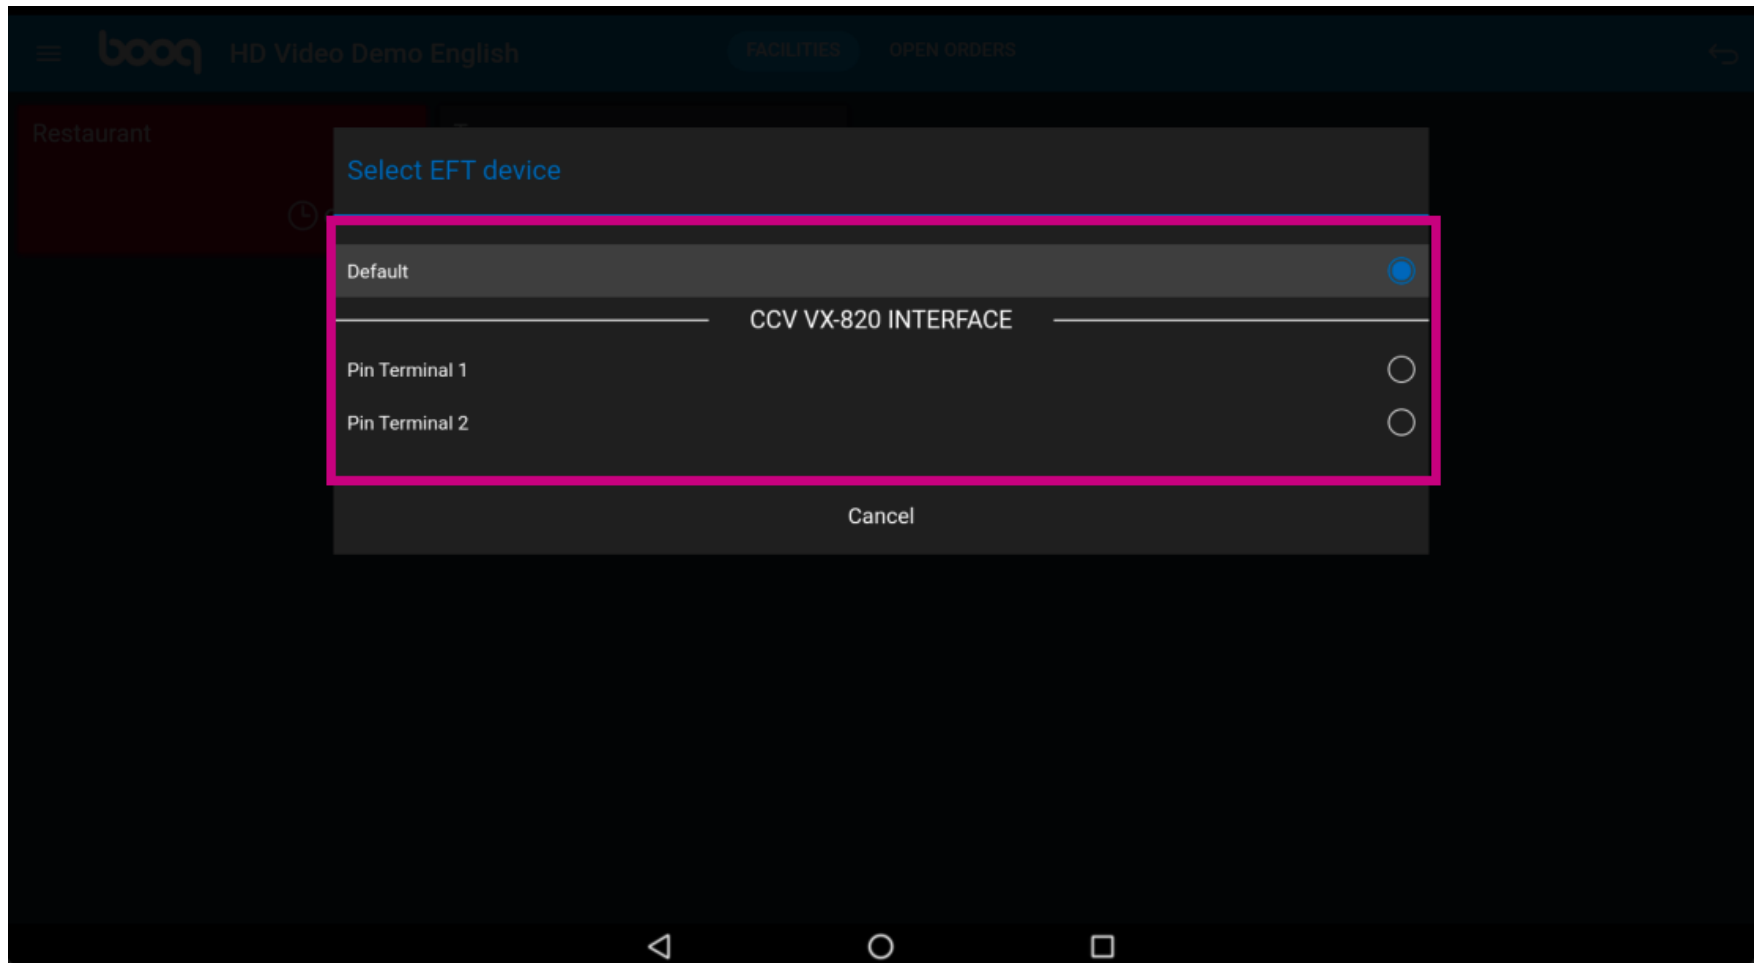

Click on the **menu icon**.

Click on **EFT devices**.

The default setting can be changed if you have a EFT pin device. Click on the preferred device. **Note: If you logout the default EFT device will be linked again**

That's it. You're done.

Scan to go to the interactive player