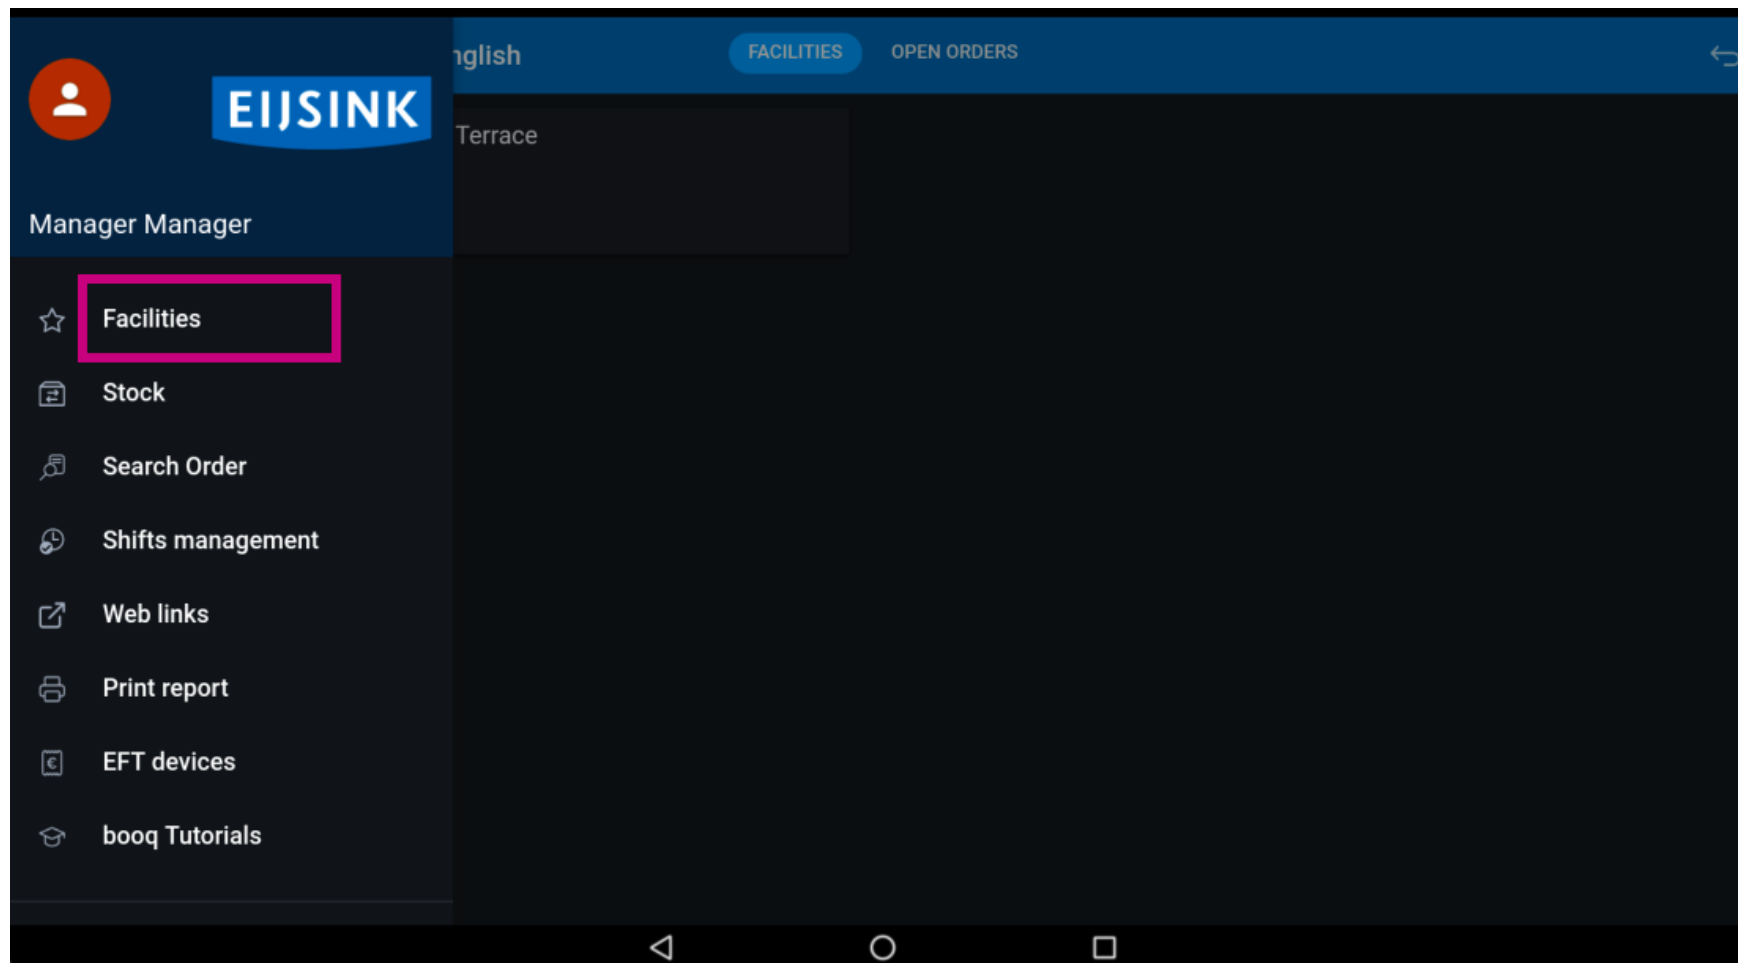

Click on the **Menu icon**.

-  Select **Facilities** to always go back to the main Facility screen inside the app.

 That's it. You're done.

Scan to go to the interactive player