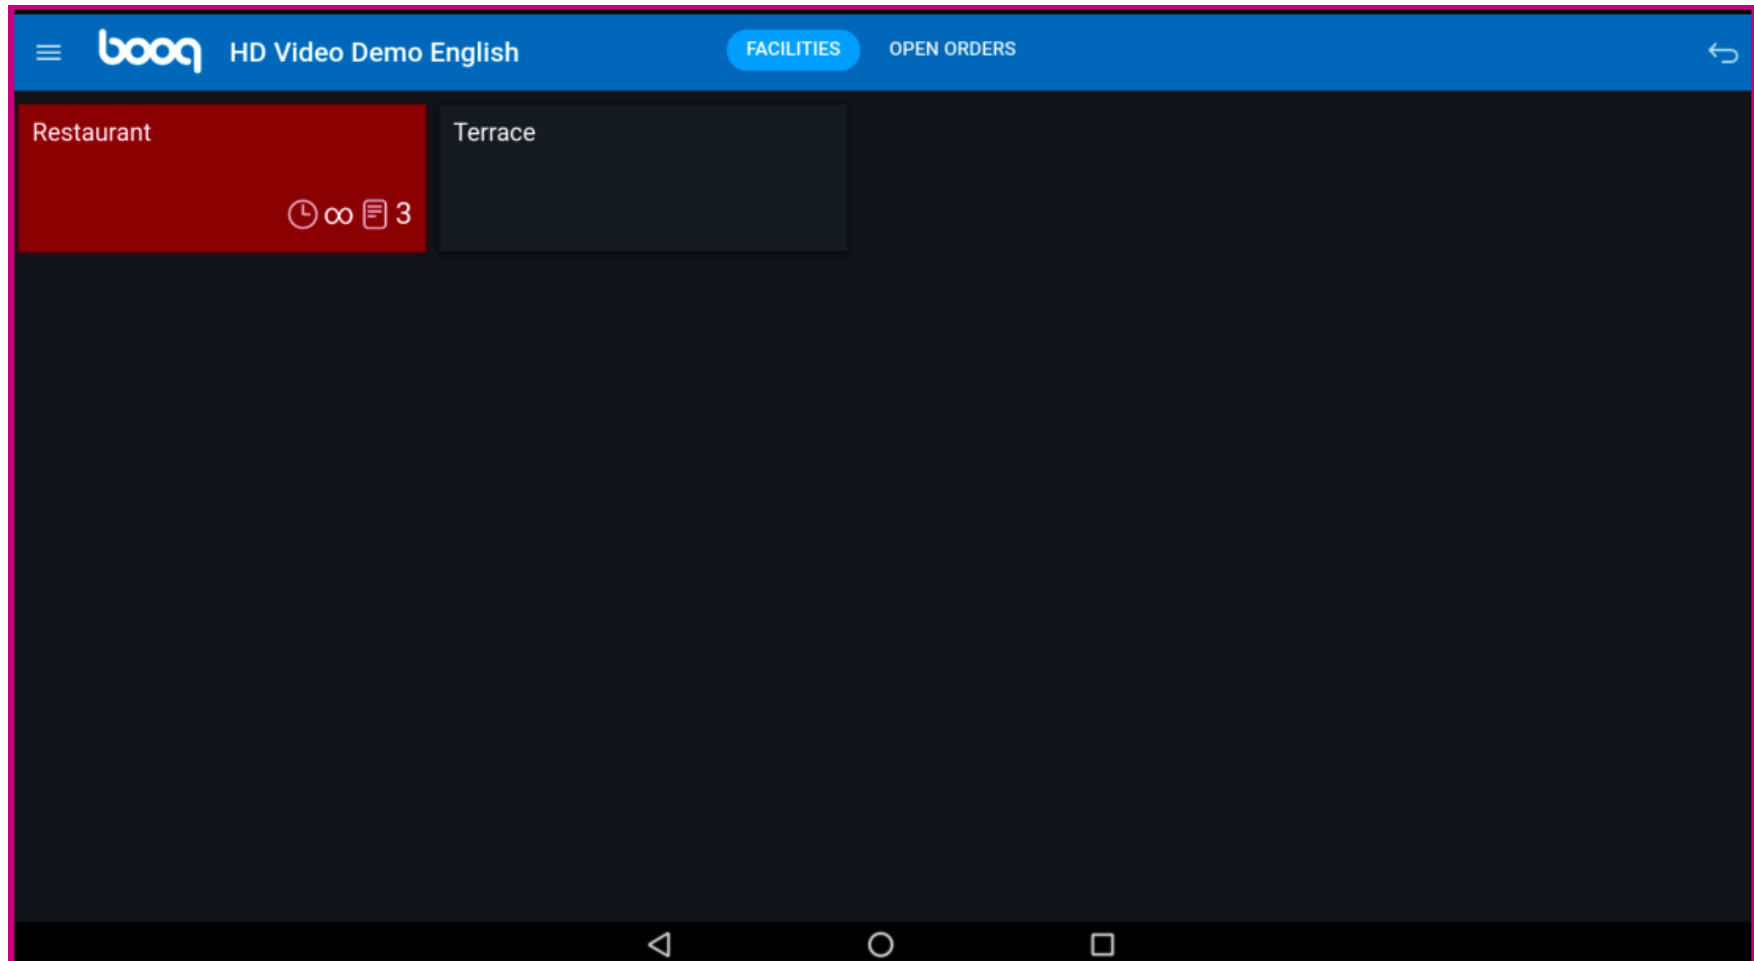

Click on the **Menu icon**.

-  Select **Facilities** to always go back to the main Facility screen inside the app.

 That's it. You're done.

Scan to go to the interactive player