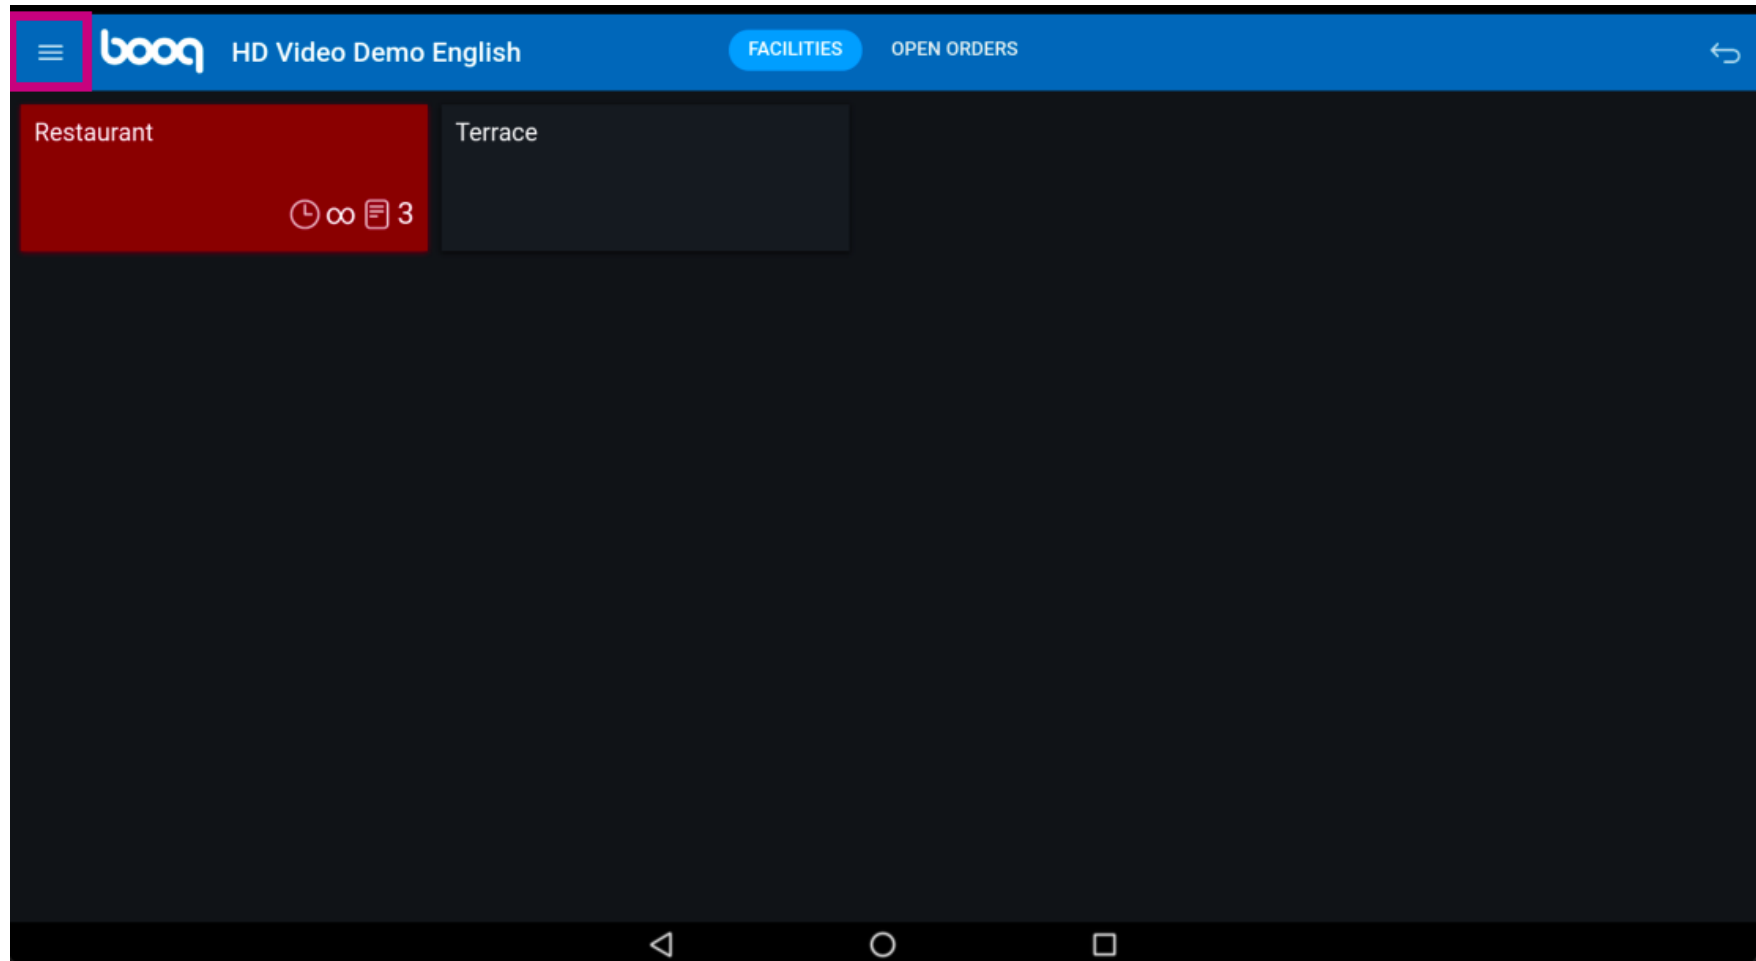

Click on the **Menu icon**.

-  Select **Facilities** to always go back to the main Facility screen inside the app.

 That's it. You're done.

Scan to go to the interactive player