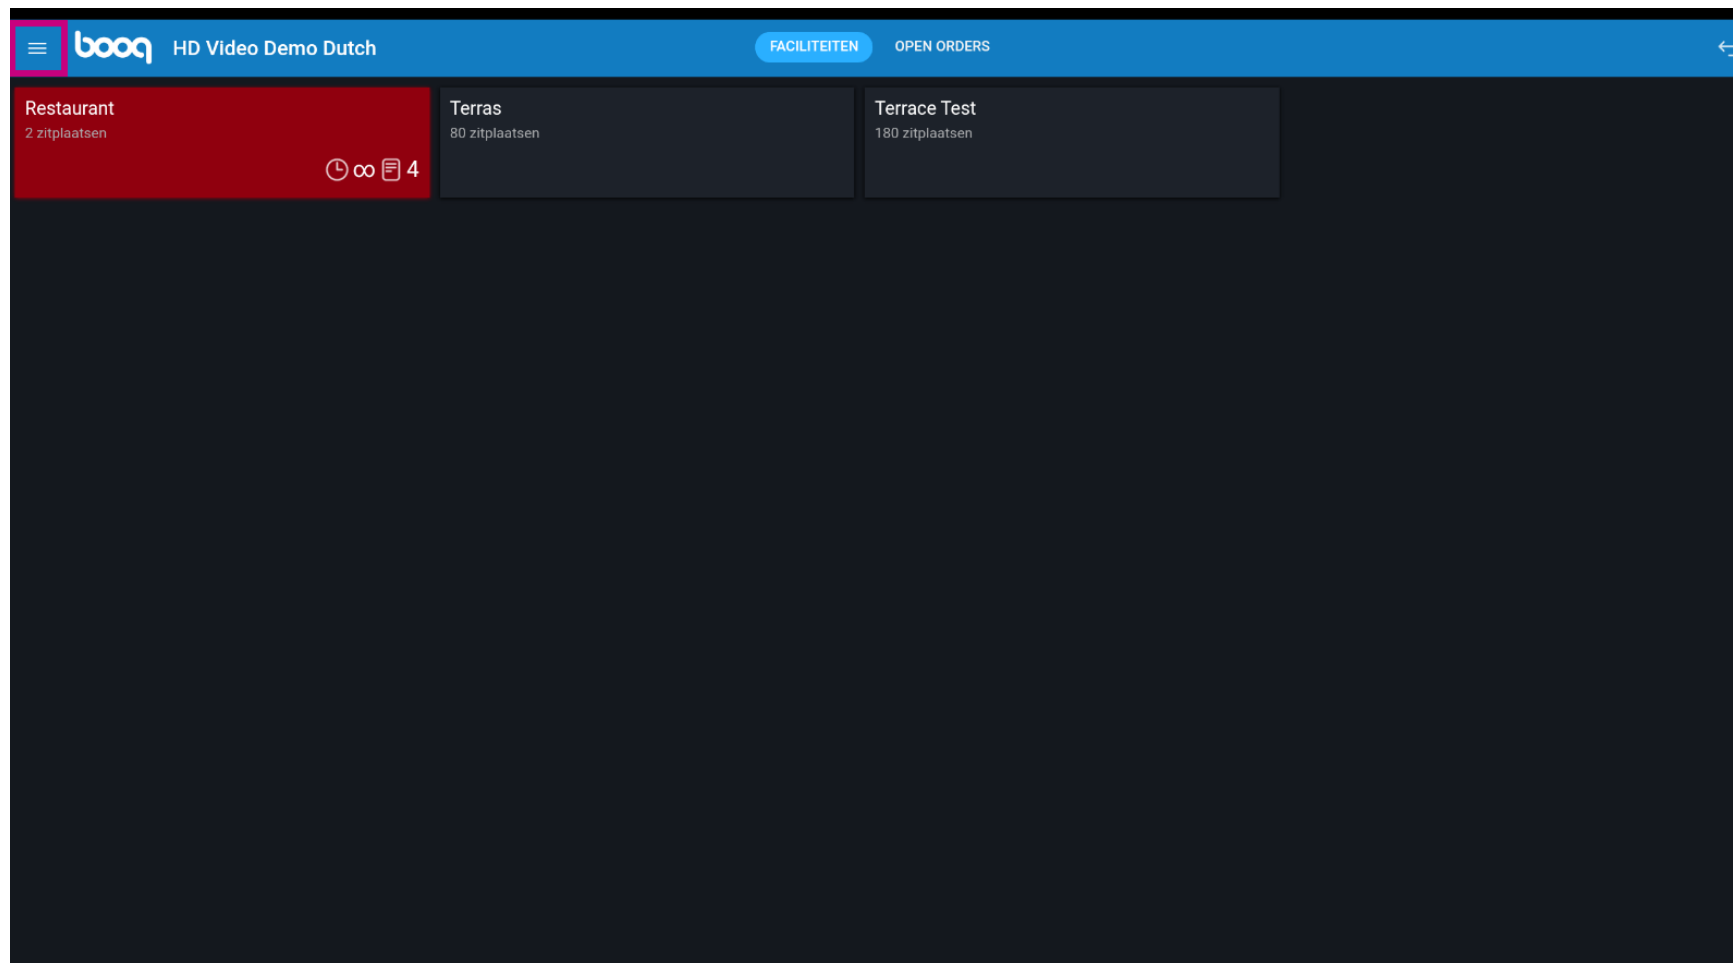

Klik op het **menupictogram**.

Naar beneden scrollen.

The screenshot shows the boog Manager interface. At the top, there is a blue header with the user profile icon, the name "EIJ SINK", and the role "Manager Manager". To the right of the header, there are tabs for "FACILITEITEN" and "OPEN ORDERS". Below the header, there are two cards: "Terras" with 80 zitplaatsen and "Terrace Test" with 180 zitplaatsen. A red notification bubble with the number "4" is visible. On the left side, there is a dark sidebar menu with the following items: